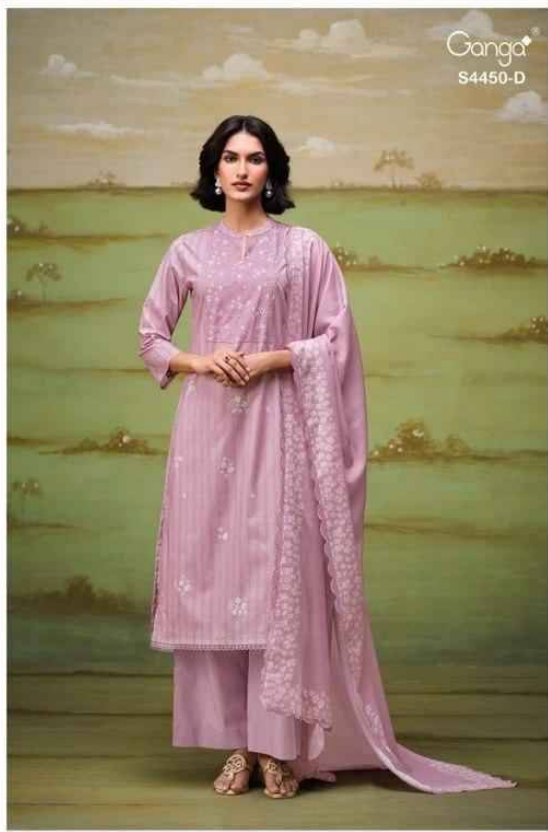

Ganga®
Hesika
S4450

Ganga®
S4450-A

Ganga®
S4450-B

Ganga®
S4450-C

Ganga[®]
S4450-D

S4450-A

S4450-B

S4450-C

S4450-D

Ganga®
Hesika
S4450- A/B/C/D

PRODUCT NAME	<i>HESIKA</i>
D.NO.	S4450
DESCRIPTION	<p>TOP PREMIUM COTTON PRINTED WITH HAND EMBROIDERY, HAND WORK, EMBROIDERY LACE ON DAMAN.</p> <p>BOTTOM PREMIUM COTTON SOLID COLOR</p> <p>DUPATTA PREMIUM COTTON MUL PRINTED WITH HAND EMBROIDERY CUT WORK.</p>
HSN CODE	520851
WHOLESALE PRICE	1640/- EACH+GST(EXTRA) MOQ : 64 PCS