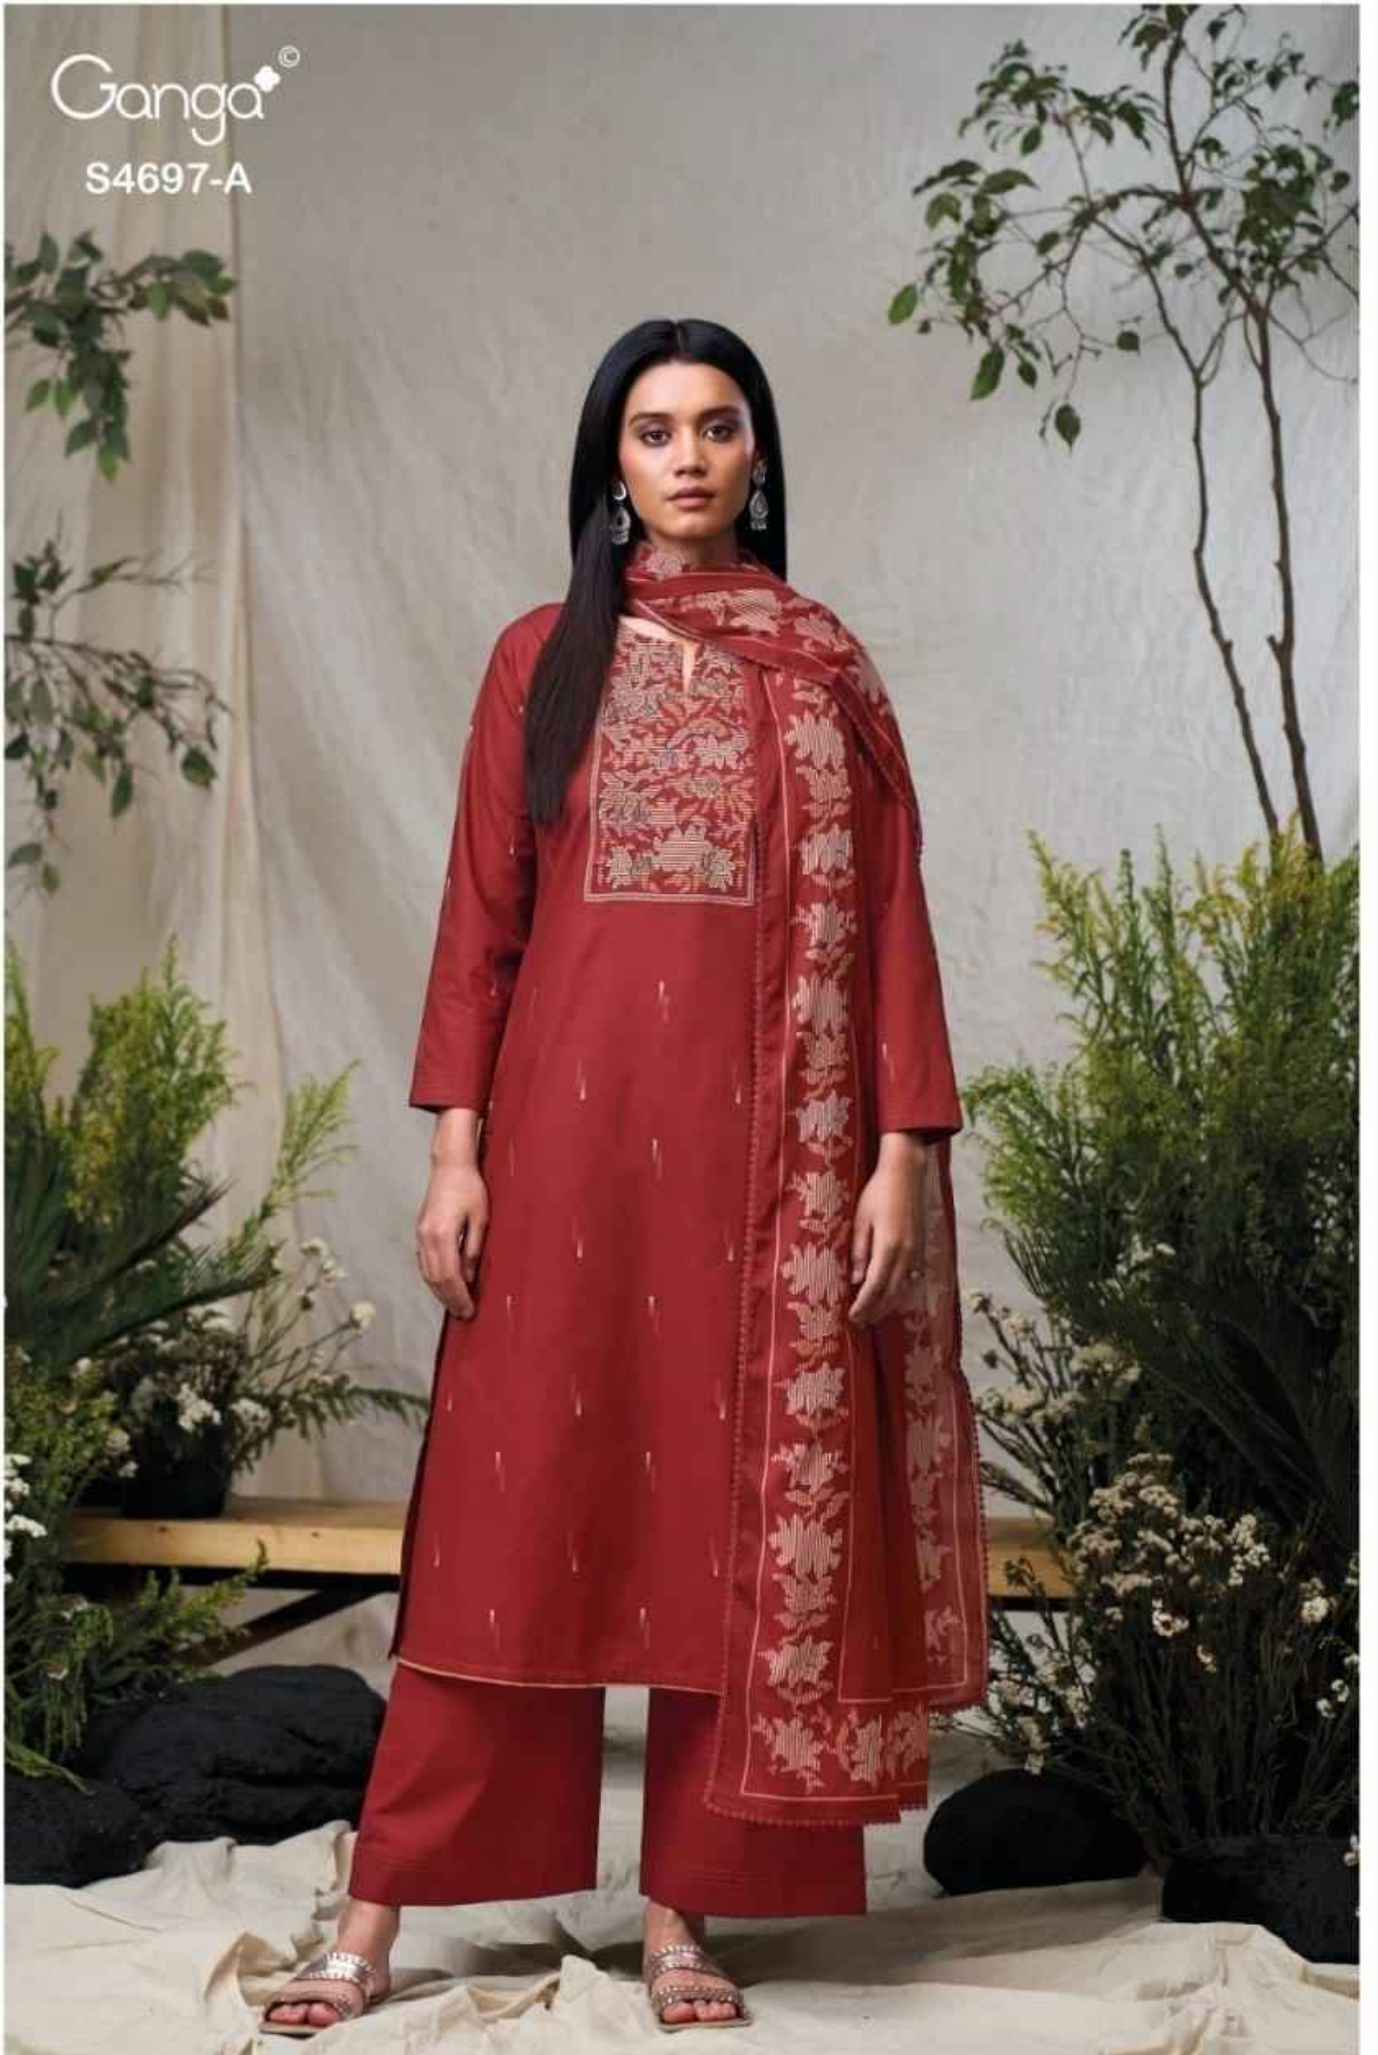

Ganga[®]
Bivanshi
S4697

Ganga[®]

S4697-A

Ganga[®]

S4697-B

Ganga[®]

S4697-C

Ganga[®]

Bivanshi
S4697

DESCRIPTION

~TOP~

PREMIUM COTTON PRINTED WITH HAND EMBROIDERY,
HAND WORK, SOLID COLOR BORDER ON DAMAN.

~BOTTOM~

PREMIUM COTTON SOLID COLOR

~DUPATTA~

PREMIUM COTTON MUL PRINTED WITH SCHIFFLI
EMBROIDERY LACE BORDER,