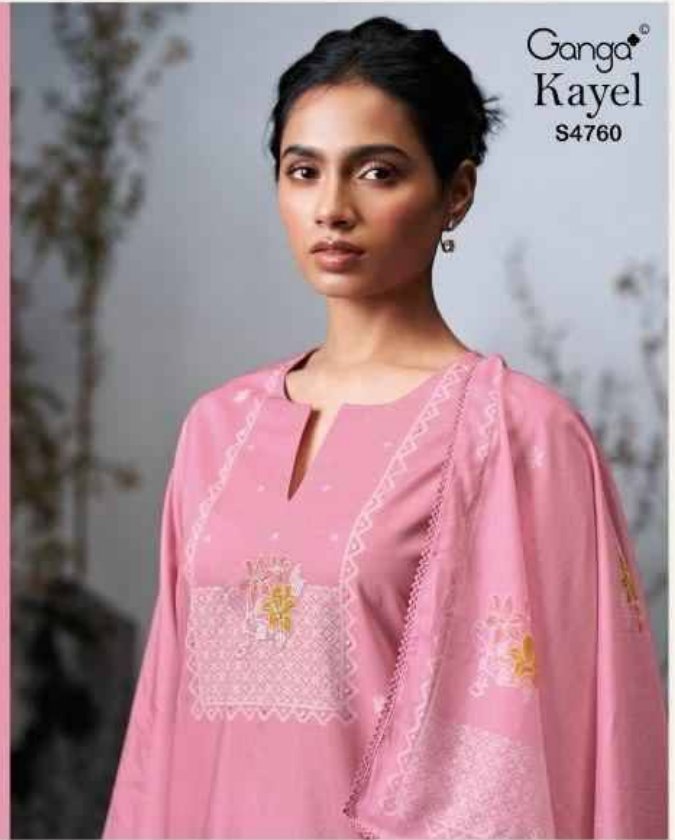

Ganga[®]
Kayel
S4760

Ganga[®]
S4760-A

Ganga[®]

S4760-B

Ganga[®]
S4760-C

Ganga[®]

S4760-D

S4760-A

S4760-B

S4760-C

S4760-D

Ganga[®]
Kayel
S4760- A/B/C/D

Ganga®

Ganga®
Kayel
S4760

Kayel
S4760

DESCRIPTION

~TOP~

PREMIUM COTTON PRINTED WITH HAND WORK,
HAND EMBROIDERY, PRINTED DAMAN AND CUT WORK.

~BOTTOM~

PREMIUM COTTON SOLID COLOR

~DUPATTA~

PREMIUM COTTON MUL PRINTED WITH SCHIFFLI
EMBROIDERY LACE BORDER.

WHOLESALE PRICE
1590/- EACH+GST(EXTRA)