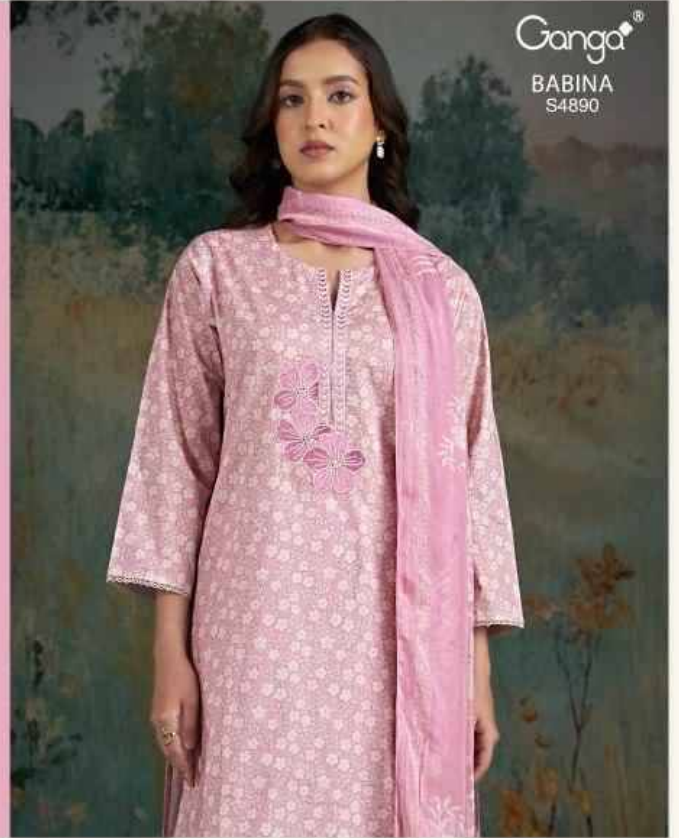

Ganga®

BABINA
S4890

Ganga®

BABINA
S4890

Ganga®
BABINA
S4890

DESCRIPTION

~TOP~

PREMIUM COTTON PRINTED WITH EMBROIDERY,
SCHIFFLI EMBROIDERY LACE ON DAMAN & SLEEVES.

~BOTTOM~

PREMIUM COTTON PRINTED

~DUPATTA~

PREMIUM PURE CHIFFON PRINTED.

WHOLESALE PRICE
1405/- EACH+GST(EXTRA)

HSN CODE- 520851

MOQ : 64 PCS

TOTAL SUITS-04