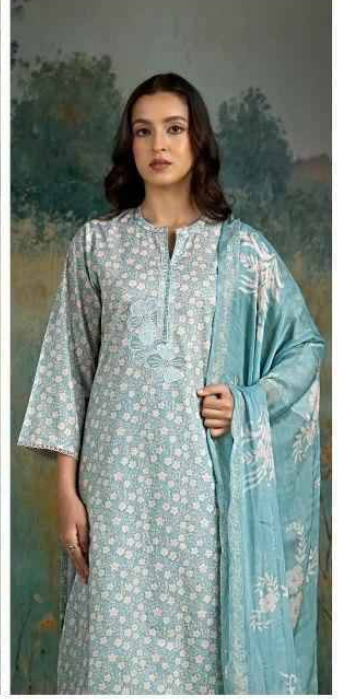

S4890-D

Ganga®

BABINA
S4890-A/B/C/D