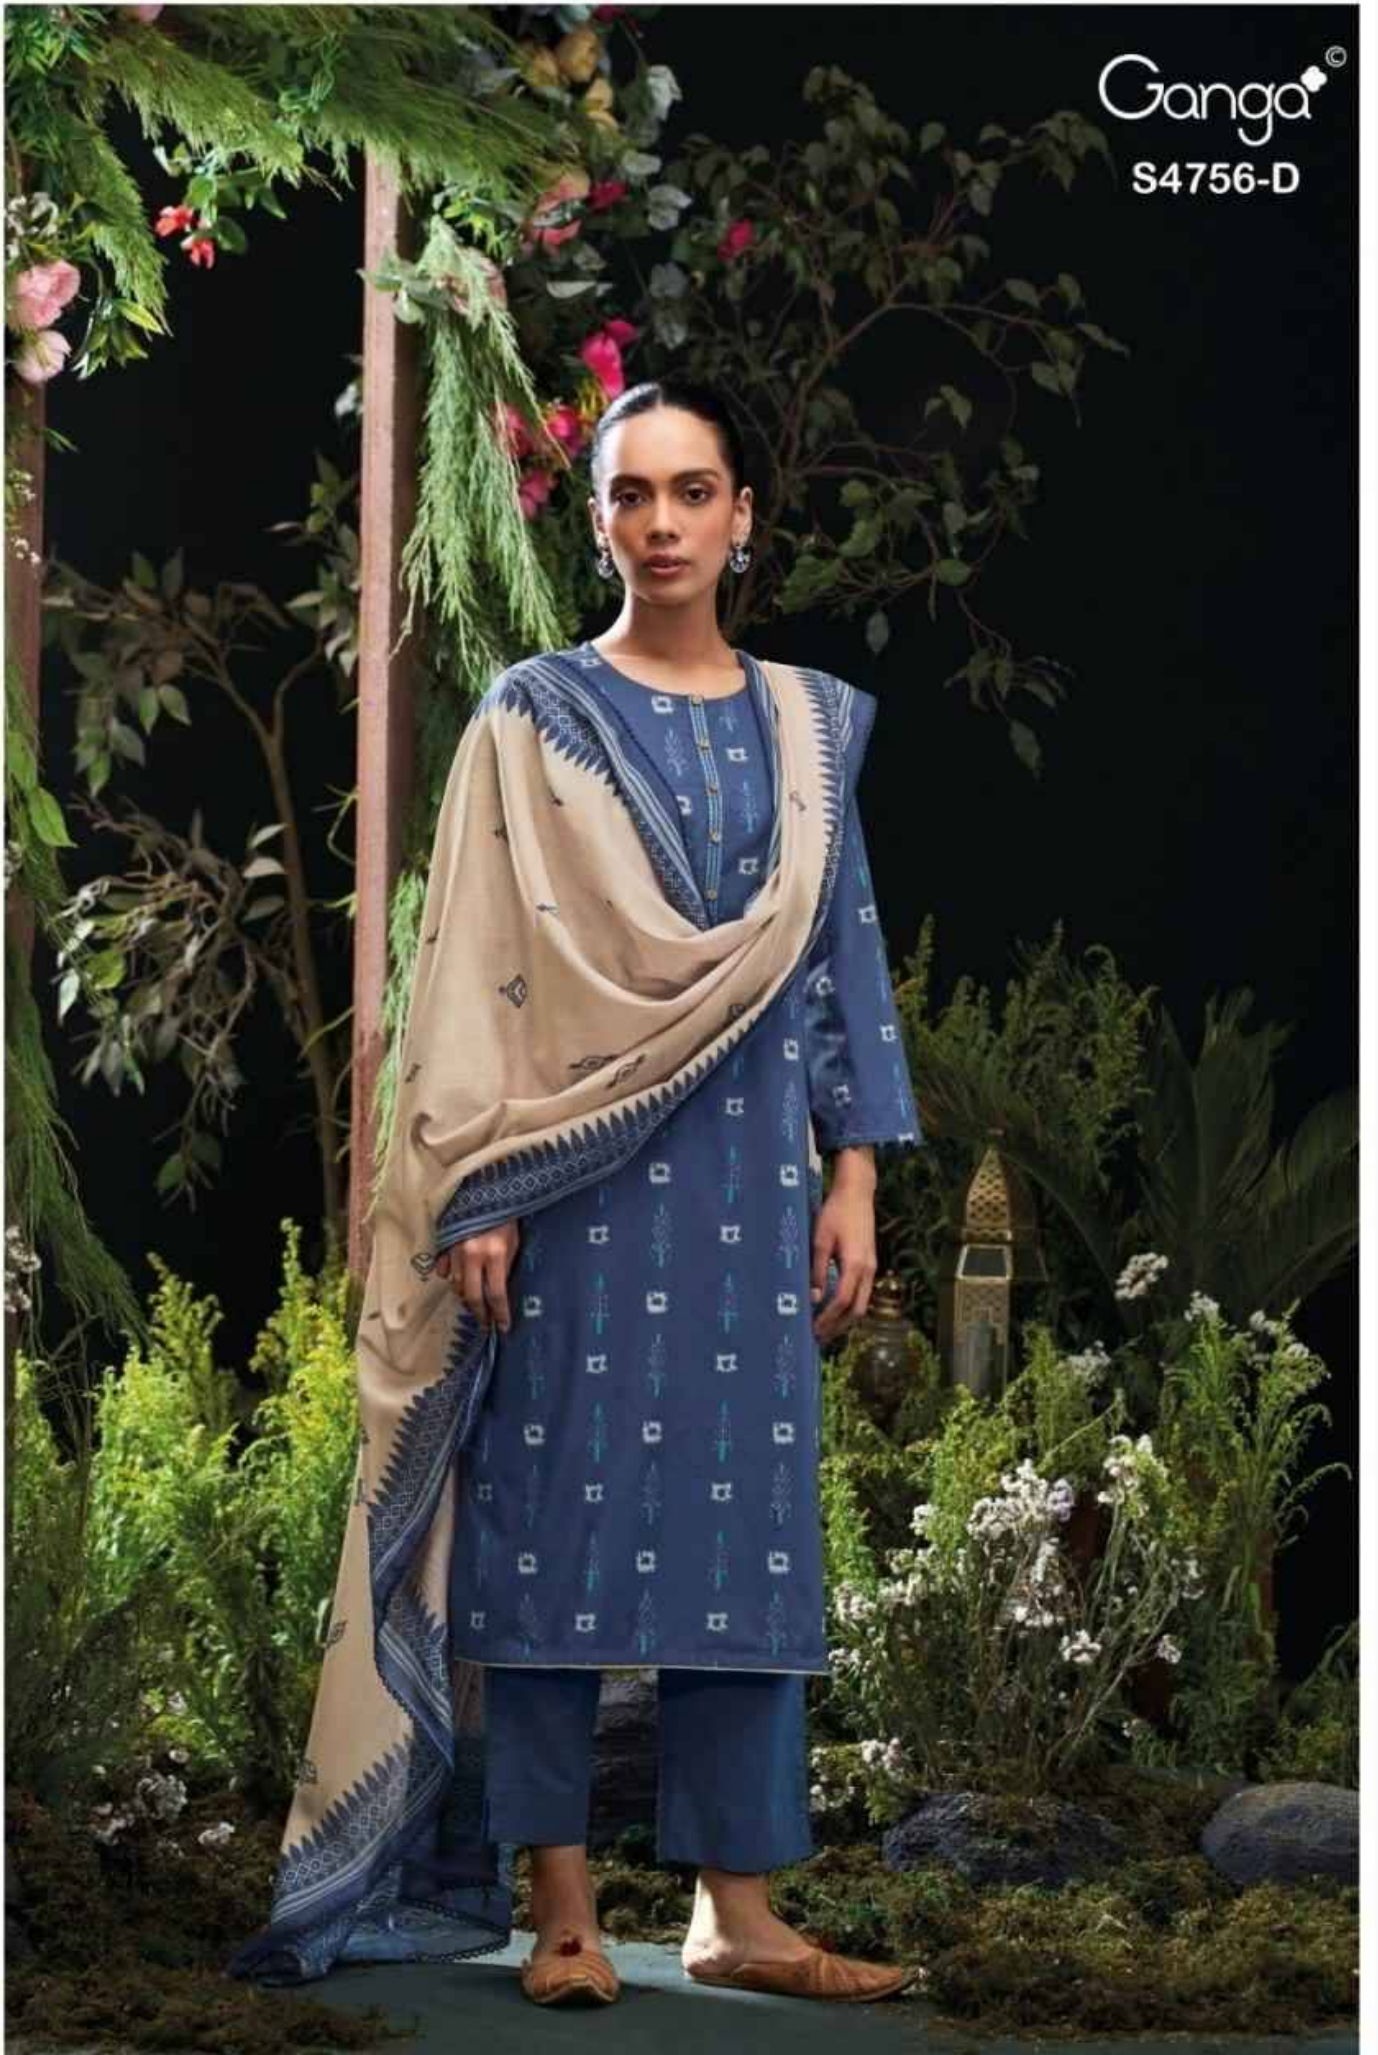

Ganga[®]
Nityasha
S4756

Ganga[®]
S4756-A

Ganga[©]

S4756-B

Ganga[®]
S4756-C

Ganga[®]
S4756-D

S4756-A

S4756-B

S4756-C

S4756-D

Ganga[®]
Nityasha
S4756- A/B/C/D

Ganga®

Ganga®
Nityasha
S4756

Nityasha
S4756

—DESCRIPTION—

~TOP~

PREMIUM COTTON PRINTED WITH EMBROIDERY ON
NECK, BUTTON WORK, SOLID COLOR BORDER ON
DAMAN & SLEEVES.

~BOTTOM~

PREMIUM COTTON SOLID COLOR

~DUPATTA~

PREMIUM COTTON MUL PRINTED WITH CROCHET
LACE BORDER.

WHOLESALE PRICE
1590/- EACH+GST(EXTRA)