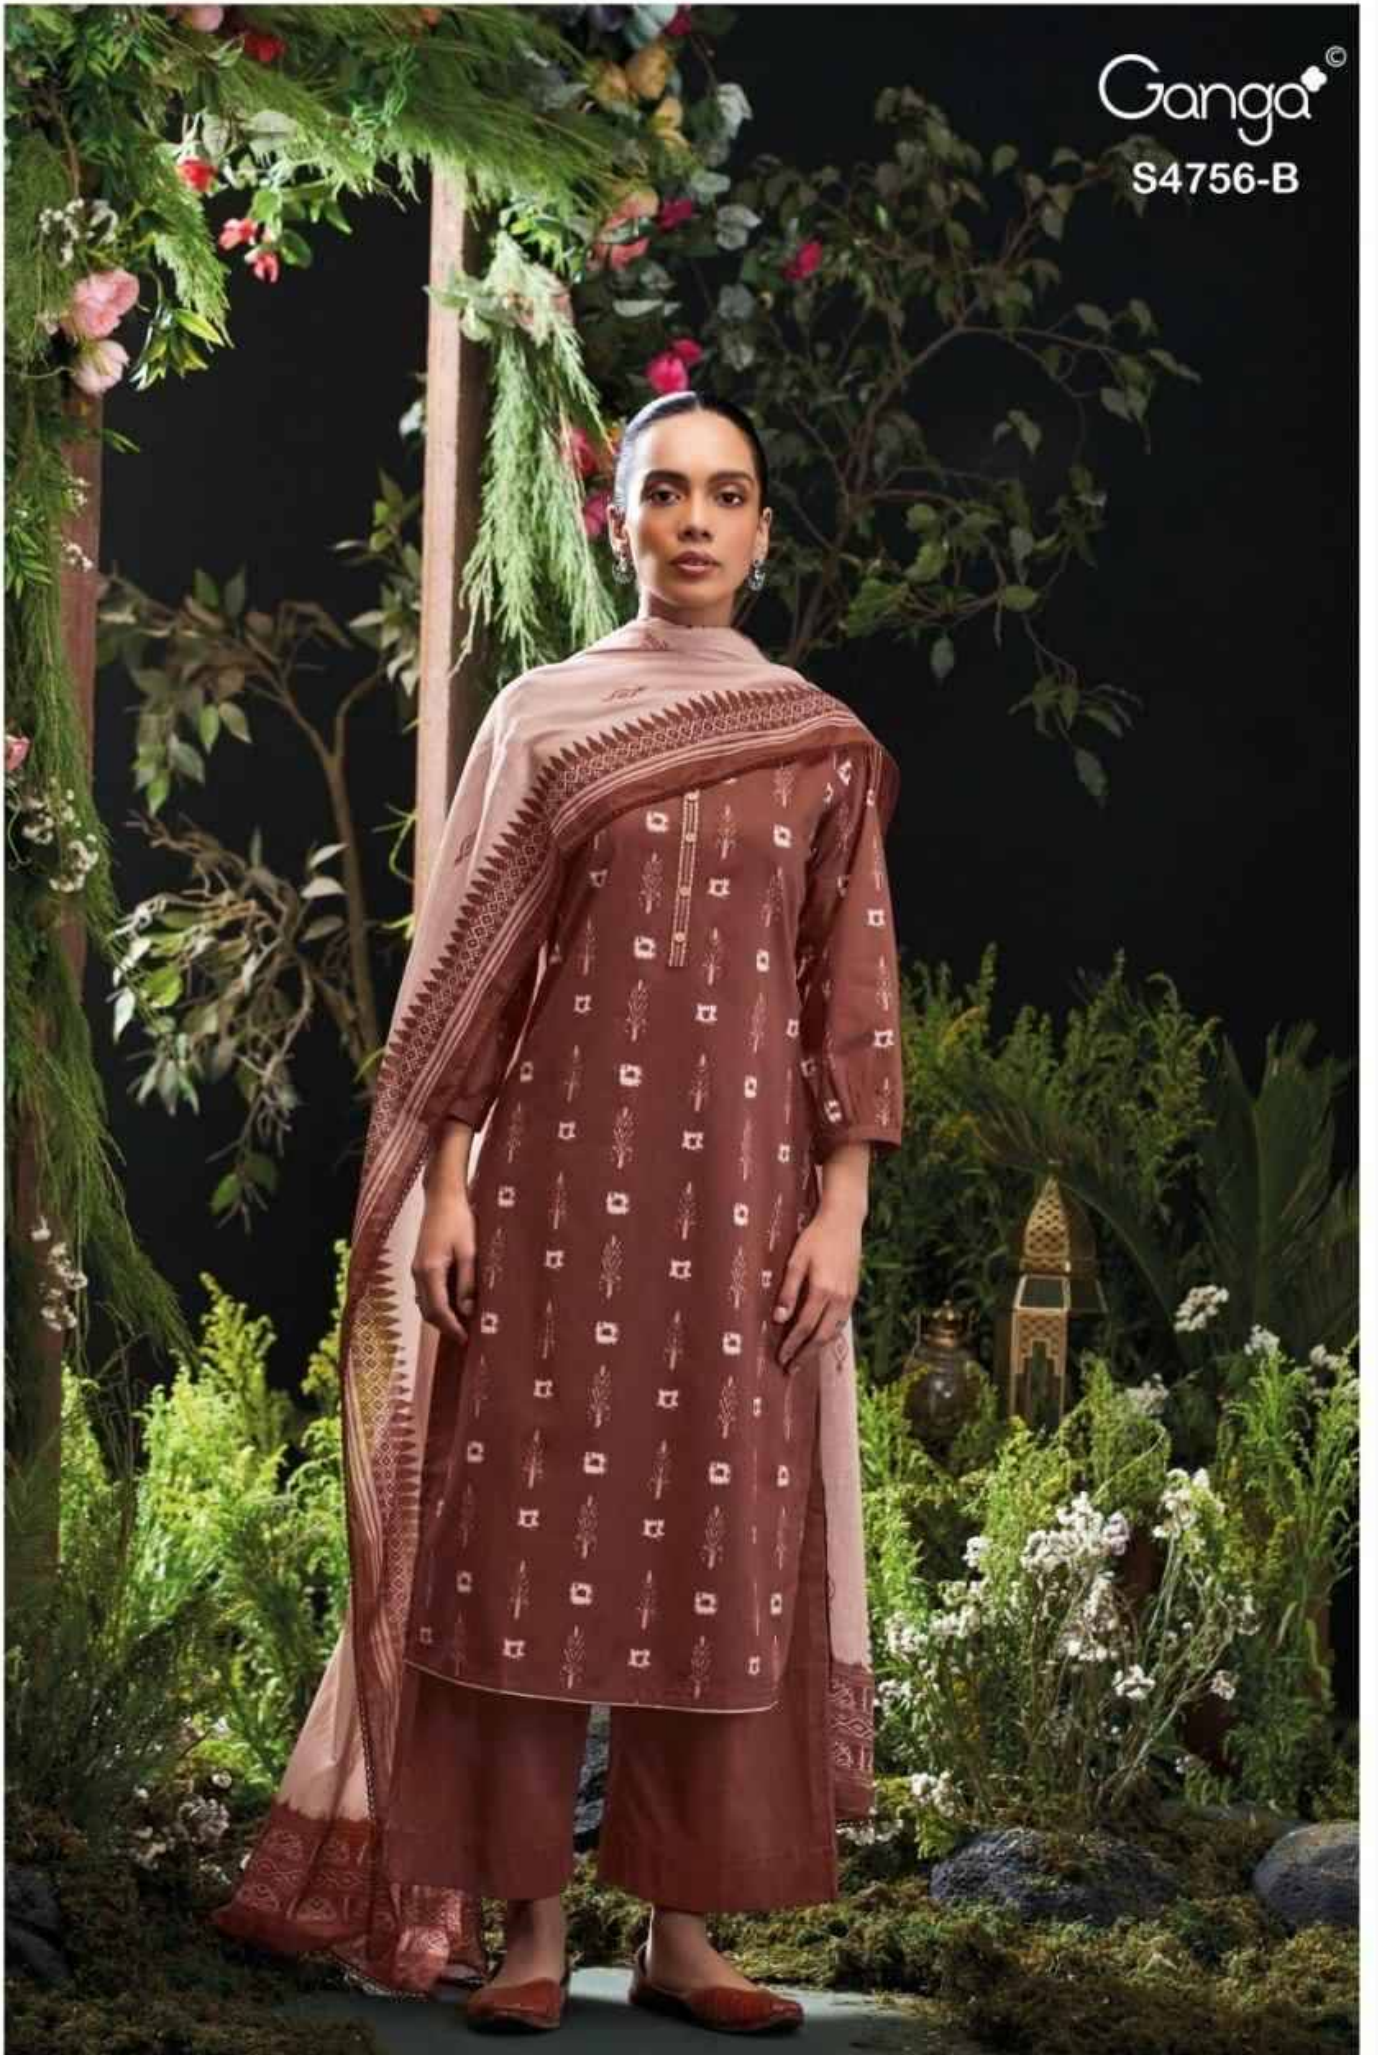

Ganga[®]
Nityasha
S4756

Ganga[®]
S4756-A

Ganga[©]

S4756-B

Ganga[®]
S4756-C

Ganga[®]
S4756-D

S4756-A

S4756-B

S4756-C

S4756-D

Ganga[®]
Nityasha
S4756- A/B/C/D

Ganga®

Ganga®
Nityasha
S4756

Nityasha
S4756

—DESCRIPTION—

~TOP~

PREMIUM COTTON PRINTED WITH EMBROIDERY ON
NECK, BUTTON WORK, SOLID COLOR BORDER ON
DAMAN & SLEEVES.

~BOTTOM~

PREMIUM COTTON SOLID COLOR

~DUPATTA~

PREMIUM COTTON MUL PRINTED WITH CROCHET
LACE BORDER.

WHOLESALE PRICE
1590/- EACH+GST(EXTRA)