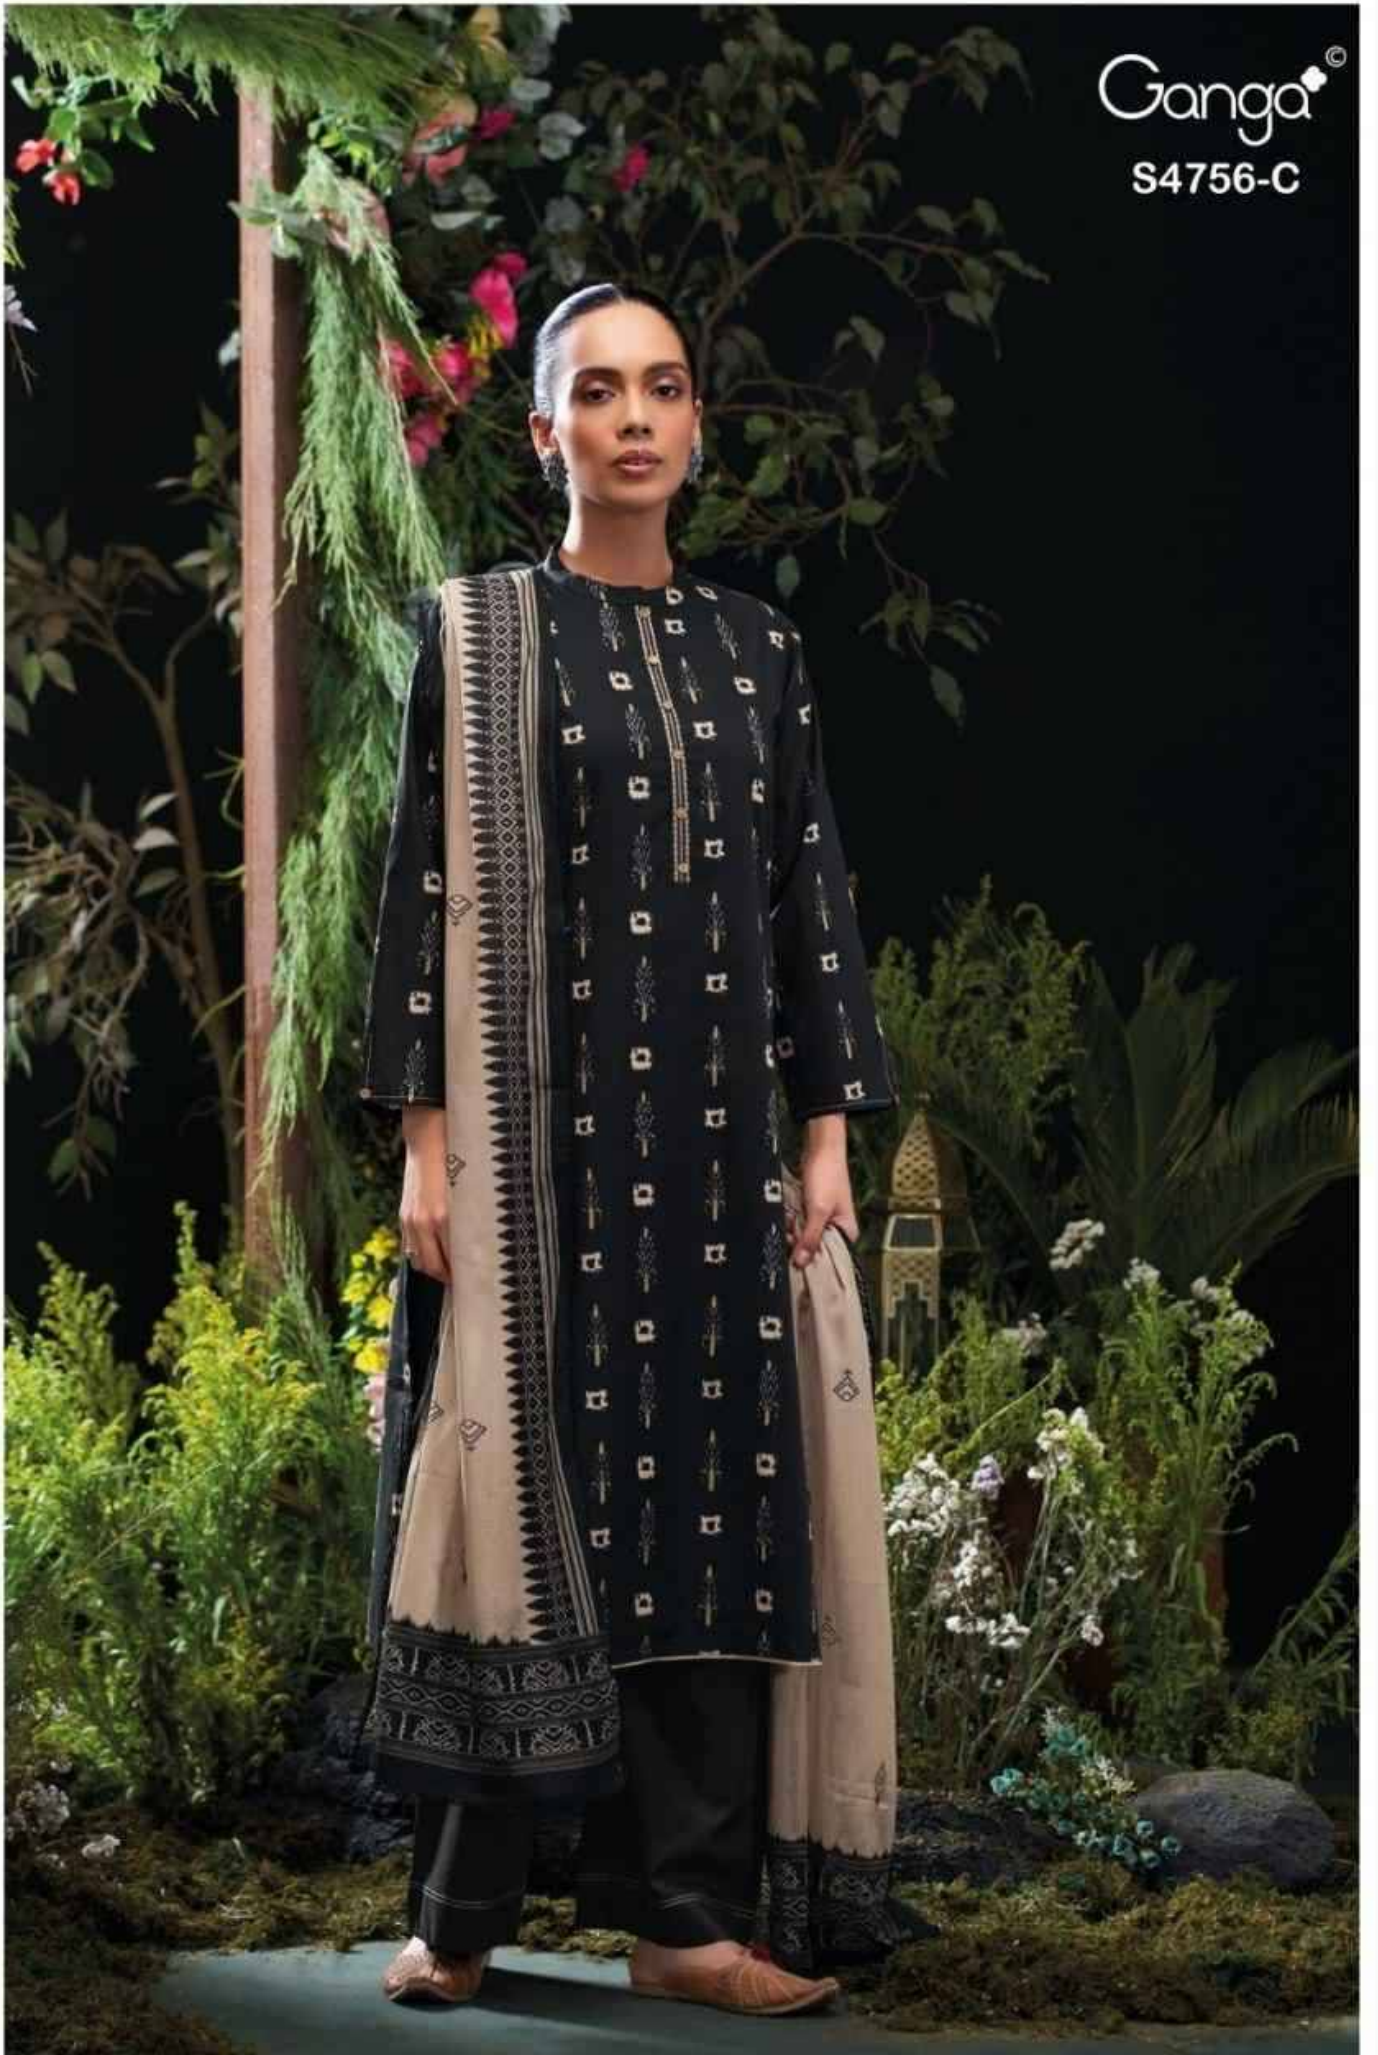

Ganga[®]
Nityasha
S4756

Ganga[®]
S4756-A

Ganga[©]

S4756-B

Ganga[®]
S4756-C

Ganga[®]
S4756-D

S4756-A

S4756-B

S4756-C

S4756-D

Ganga[®]
Nityasha
S4756- A/B/C/D

Ganga®

Ganga®
Nityasha
S4756

Nityasha
S4756

—DESCRIPTION—

~TOP~

PREMIUM COTTON PRINTED WITH EMBROIDERY ON
NECK, BUTTON WORK, SOLID COLOR BORDER ON
DAMAN & SLEEVES.

~BOTTOM~

PREMIUM COTTON SOLID COLOR

~DUPATTA~

PREMIUM COTTON MUL PRINTED WITH CROCHET
LACE BORDER.

WHOLESALE PRICE
1590/- EACH+GST(EXTRA)