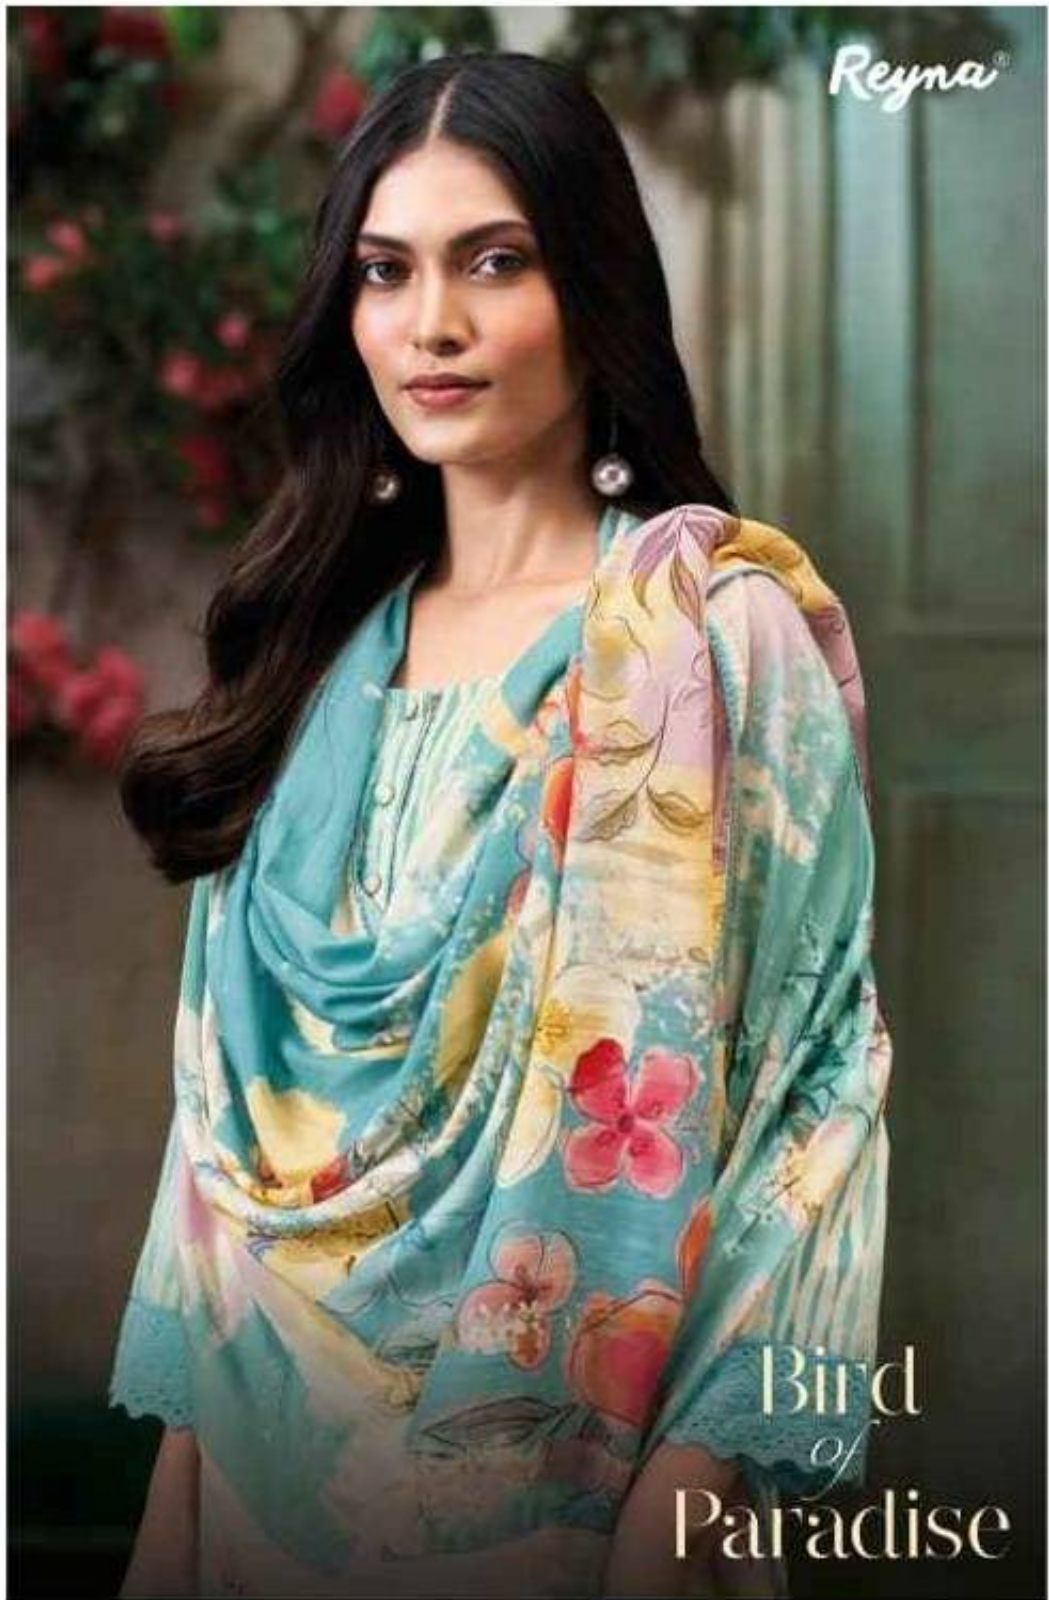

Reyna®

Bird  
of  
Paradise

10545

10546

10547

10548

*Reyna*<sup>®</sup>  
Bird  
of  
Paradise

**Reyna®**

CATALOGUE NAME	DESCRIPTION	DESIGN NO.	PRICE
Bird of Paradise	<b>TOP</b> SUPERIOR COTTON DIGITAL PRINT WITH PEARL HANDWORK AND COTTON EMBROIDERY ON SLEEVE WITH LACE ON DAMAN	10545	1620/-
	<b>BOTTOM</b> SUPERIOR COTTON SOLID	10546	1620/-
	<b>DUPATTA</b> SUPERIOR COTTON MAL DIGITAL PRINT WITH LACE AND TASSELS	10547	1620/-
		10548	1620/-