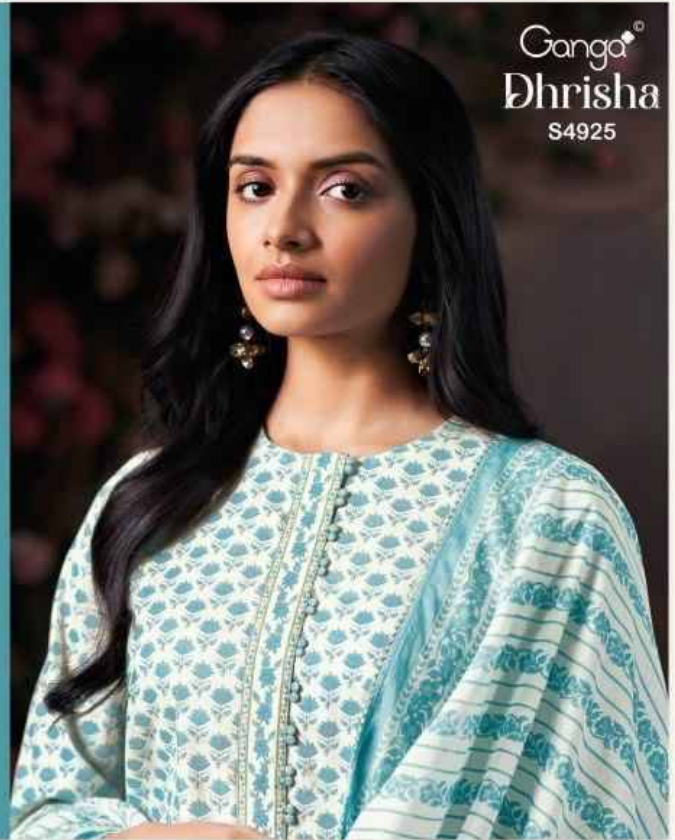

Ganga[®]
Dhrisha
S4925

Ganga[®]

S4925-A

Ganga[®]

S4925-B

Ganga[®]

S4925-C

Ganga[®]
S4925-D

S4925-A

S4925-B

S4925-C

S4925-D

Ganga[®]
Dhrisha
S4925- A/B/C/D

Ganga®

Ganga®
Dhrisha
S4925

Dhrisha
S4925

DESCRIPTION

~TOP~

PREMIUM COTTON PRINTED WITH PRINTED NECK BORDER, SCHIFFLI EMBROIDERY LACE, SOLID COLOR ON DAMAN & SLEEVES.

~BOTTOM~

PREMIUM COTTON PRINTED.

~DUPATTA~

PREMIUM COTTON MUL PRINTED WITH SCHIFFLI EMBROIDERY LACE BORDER.