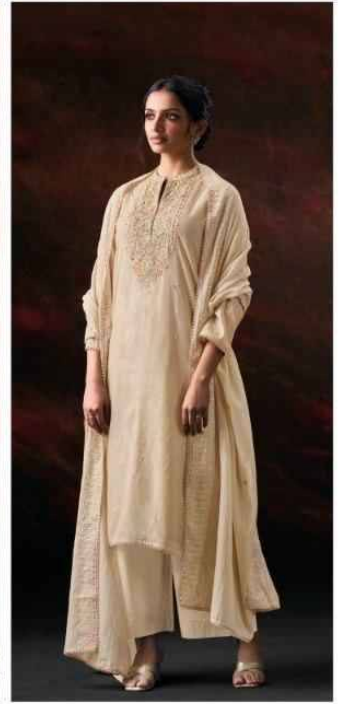

Ganga[®]
Prishael
S4677

Ganga[®]

S4677-A

Ganga[®]

S4677-B

Ganga[®]
S4677-C

Ganga[®]
S4677-D

S4677-A

S4677-B

S4677-C

S4677-D

Ganga[®]
Prishael
S4677- A/B/C/D

Ganga®

Ganga®
Prishael
S4677

Prishael
S4677

—DESCRIPTION—

~TOP~

PREMIUM PURE BEMBERG MUL SOLID COLOR WITH EMBROIDERY ON NECK, HAND WORK, SCHIFFLI LACE ON DAMAN & SLEEVES.

~BOTTOM~

PREMIUM COTTON SOLID COLOR

~DUPATTA~

PREMIUM PURE MUL SOLID COLOR WITH EMBROIDERY AND SCHIFFLI LACE BORDER.