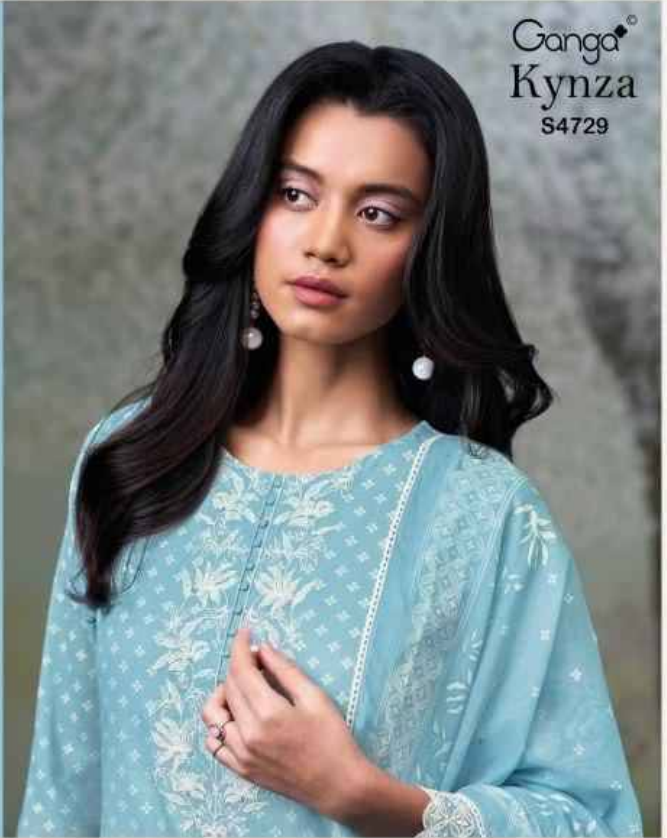

Ganga®

Ganga®
Kynza
S4729

Kynza
S4729

—DESCRIPTION—

~TOP~

PREMIUM PURE BEMBERG MUL PRINTED WITH EMBROIDERY ON NECK & HAND WORK, EMBROIDERY LACE ON SLEEVES, CROCHET LACE ON DAMAN.

~BOTTOM~

PREMIUM COTTON SOLID COLOR

~DUPATTA~

PREMIUM PURE BEMBERG MUL PRINTED WITH CROCHET LACE BORDER.

WHOLESALE PRICE
1970/- EACH+GST(EXTRA)

HSN CODE- 540834

MOQ : 64 PCS

TOTAL SUITS-04