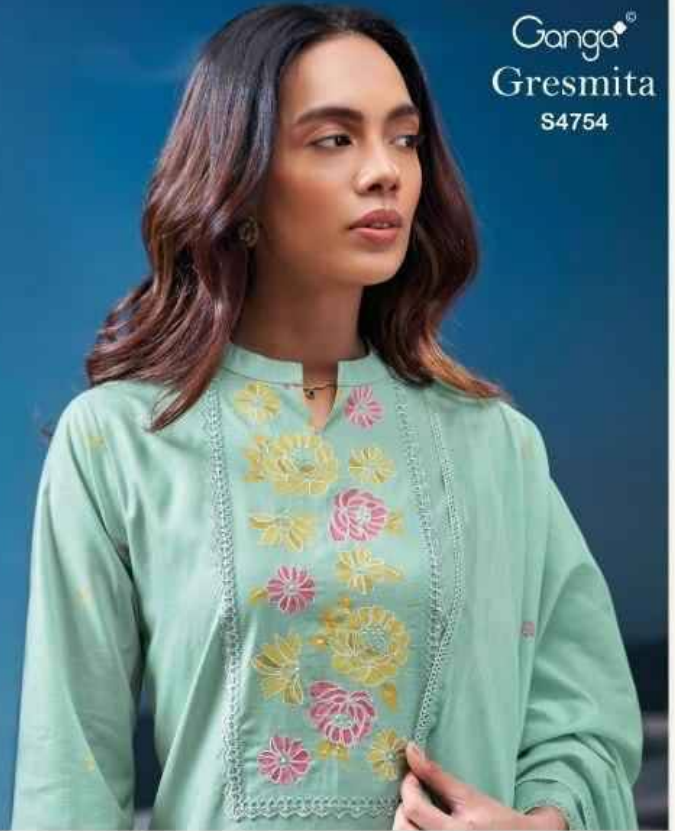

Ganga[®]
Gresmita
S4754

Ganga[®]
S4754-A

Ganga[®]
S4754-B

Ganga[®]
S4754-C

Ganga[®]
S4754-D

S4754-A

S4754-B

S4754-C

S4754-D

Ganga®
Gresmita
S4754- A/B/C/D

Ganga®

Ganga®
Gresmita
S4754

Gresmita
S4754

—DESCRIPTION—

~TOP~

PREMIUM COTTON PRINTED WITH EMBROIDERY ON NECK, HAND WORK, EMBROIDERY LACE ON NECK, READY LACE ON DAMAN & SLEEVES.

~BOTTOM~

PREMIUM COTTON SOLID COLOR

~DUPATTA~

PREMIUM COTTON MUL PRINTED WITH CROCHET LACE BORDER.

WHOLESALE PRICE
1640/- EACH+GST(EXTRA)

HSN CODE- 520851

MOQ : 64 PCS

TOTAL SUITS-04