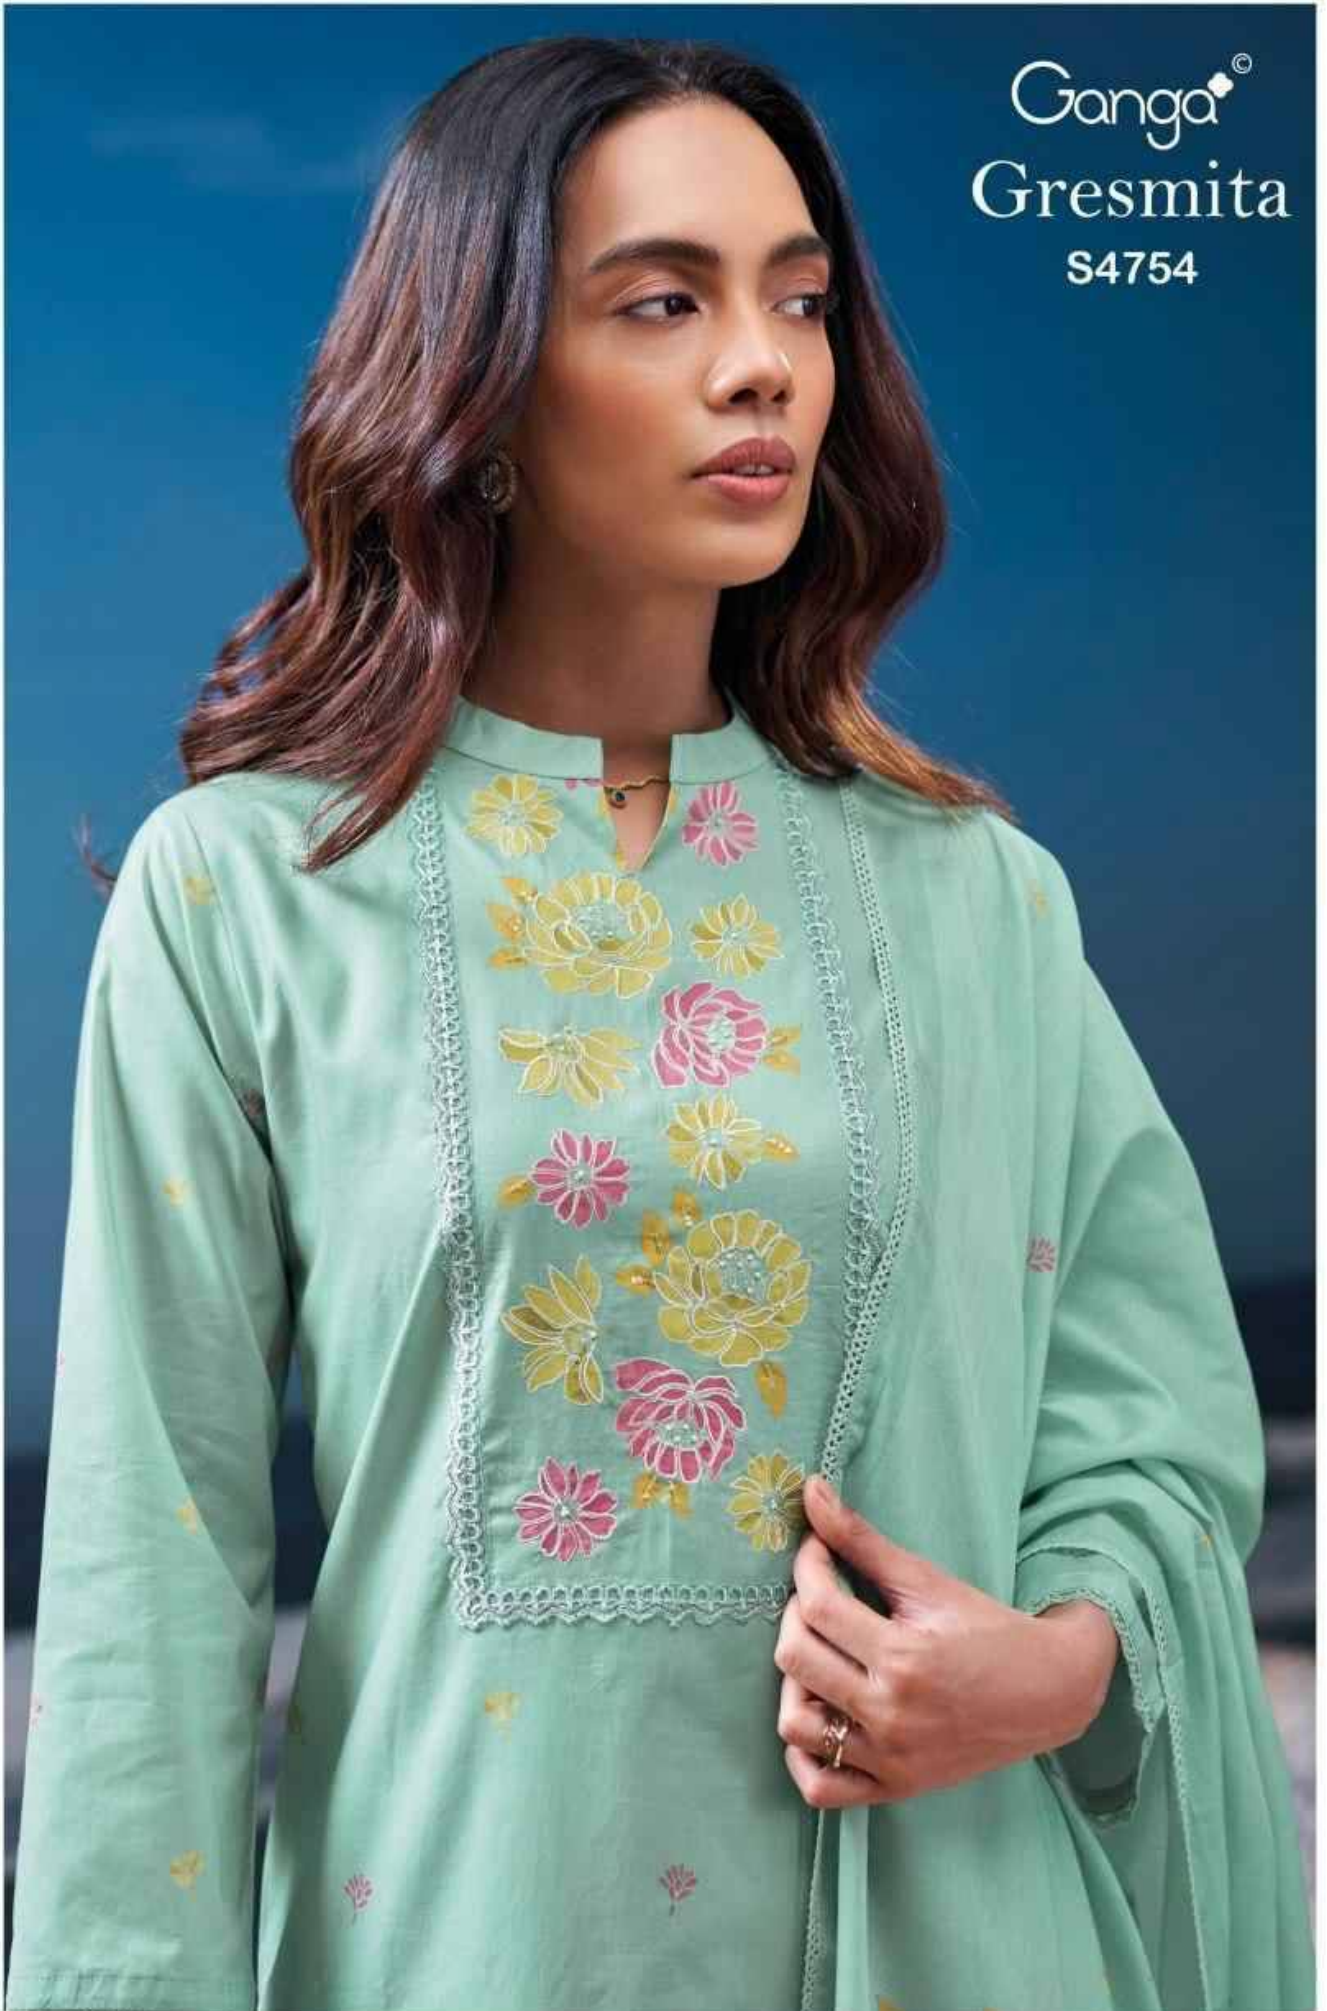

Ganga[®]
Gresmita
S4754

Ganga[®]
S4754-A

Ganga[®]
S4754-B

Ganga[®]
S4754-C

Ganga[®]
S4754-D

S4754-A

S4754-B

S4754-C

S4754-D

Ganga®
Gresmita
S4754- A/B/C/D

Ganga®

Ganga®
Gresmita
S4754

Gresmita
S4754

—DESCRIPTION—

~TOP~

PREMIUM COTTON PRINTED WITH EMBROIDERY ON NECK, HAND WORK, EMBROIDERY LACE ON NECK, READY LACE ON DAMAN & SLEEVES.

~BOTTOM~

PREMIUM COTTON SOLID COLOR

~DUPATTA~

PREMIUM COTTON MUL PRINTED WITH CROCHET LACE BORDER.

WHOLESALE PRICE
1640/- EACH+GST(EXTRA)

HSN CODE- 520851

MOQ : 64 PCS

TOTAL SUITS-04