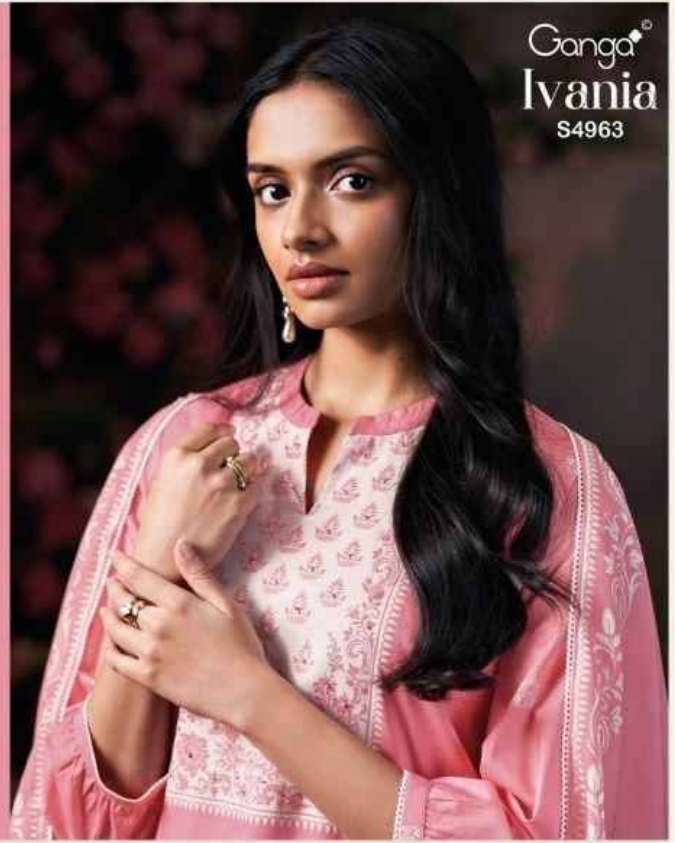

Ganga<sup>®</sup>  
Ivania  
S4963

Ganga<sup>®</sup>

S4963-A

Ganga<sup>®</sup>

S4963-B

Ganga<sup>®</sup>  
S4963-C

Ganga<sup>®</sup>

S4963-D

S4963-A

S4963-B

S4963-C

S4963-D

Ganga®  
**Ivania**  
S4963- A/B/C/D

Ganga®

Ganga®  
Ivania  
S4963

Ivania  
S4963

—DESCRIPTION—

~TOP~

PREMIUM COTTON PRINTED WITH HAND WORK,  
SWAROVSKI WORK, CROCHET LACE ON DAMAN  
AND SLEEVES.

~BOTTOM~

PREMIUM COTTON PRINTED.

~DUPATTA~

PREMIUM COTTON MUL PRINTED WITH CROCHET  
LACE BORDER.