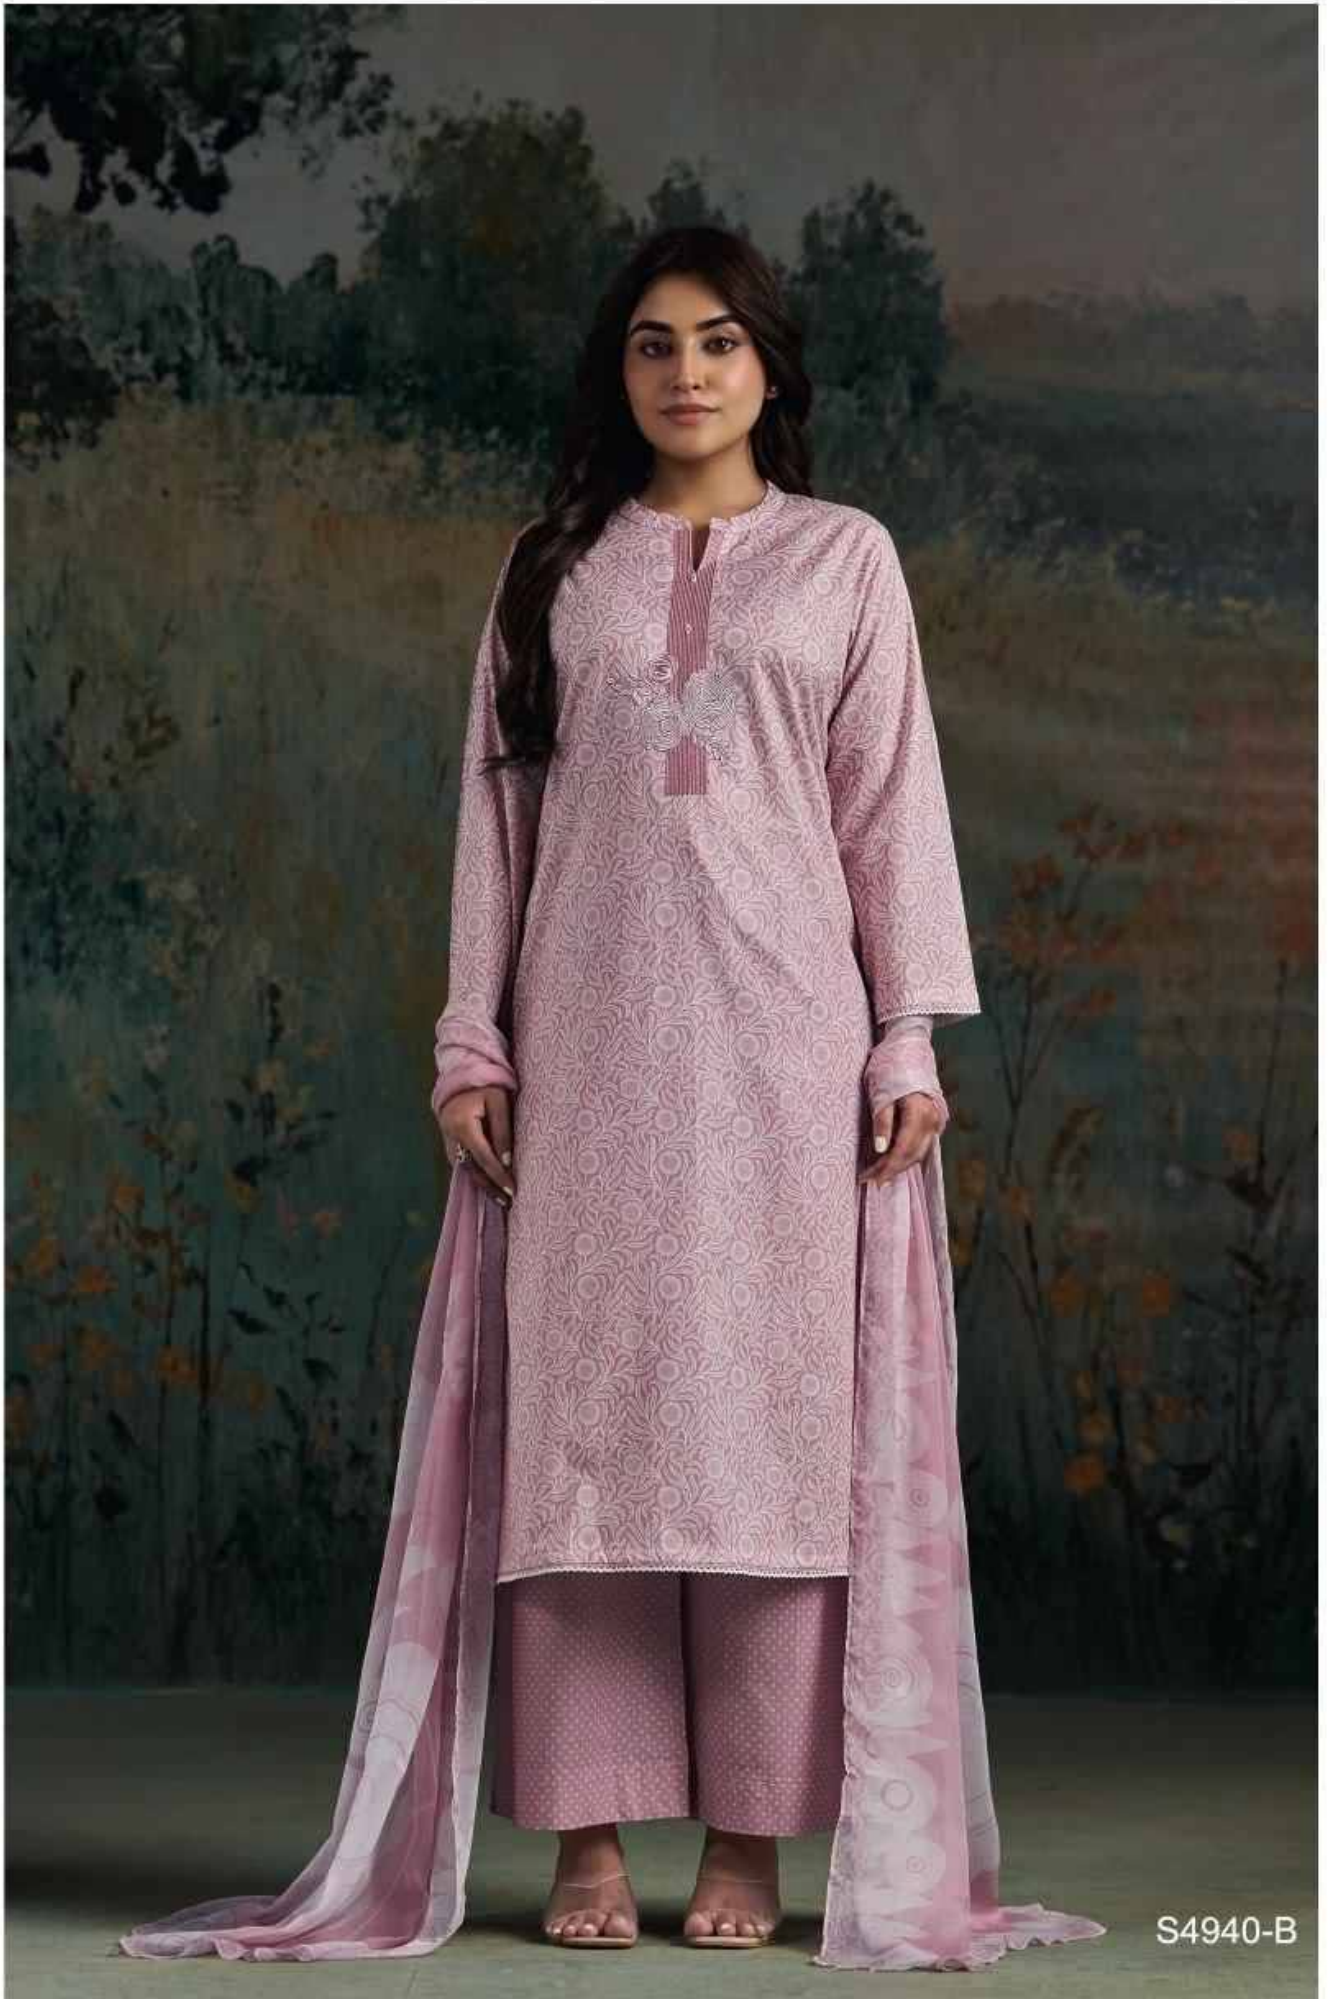

Ganga®

DARVIKAA
S4940

S4940-A

S4940-B

S4940-C

S4940-D

S4940-A

S4940-B

PREMIUM COTTON PRINTED WITH EMBROIDERY
ON NECK, BUTTON WORK, CROCHET LACE ON
DAMAN & SLEEVES.

~BOTTOM~

PREMIUM COTTON PRINTED.

~DUPATTA~

PREMIUM PURE CHIFFON PRINTED.

WHOLESALE PRICE
1470/- EACH+GST(EXTRA)