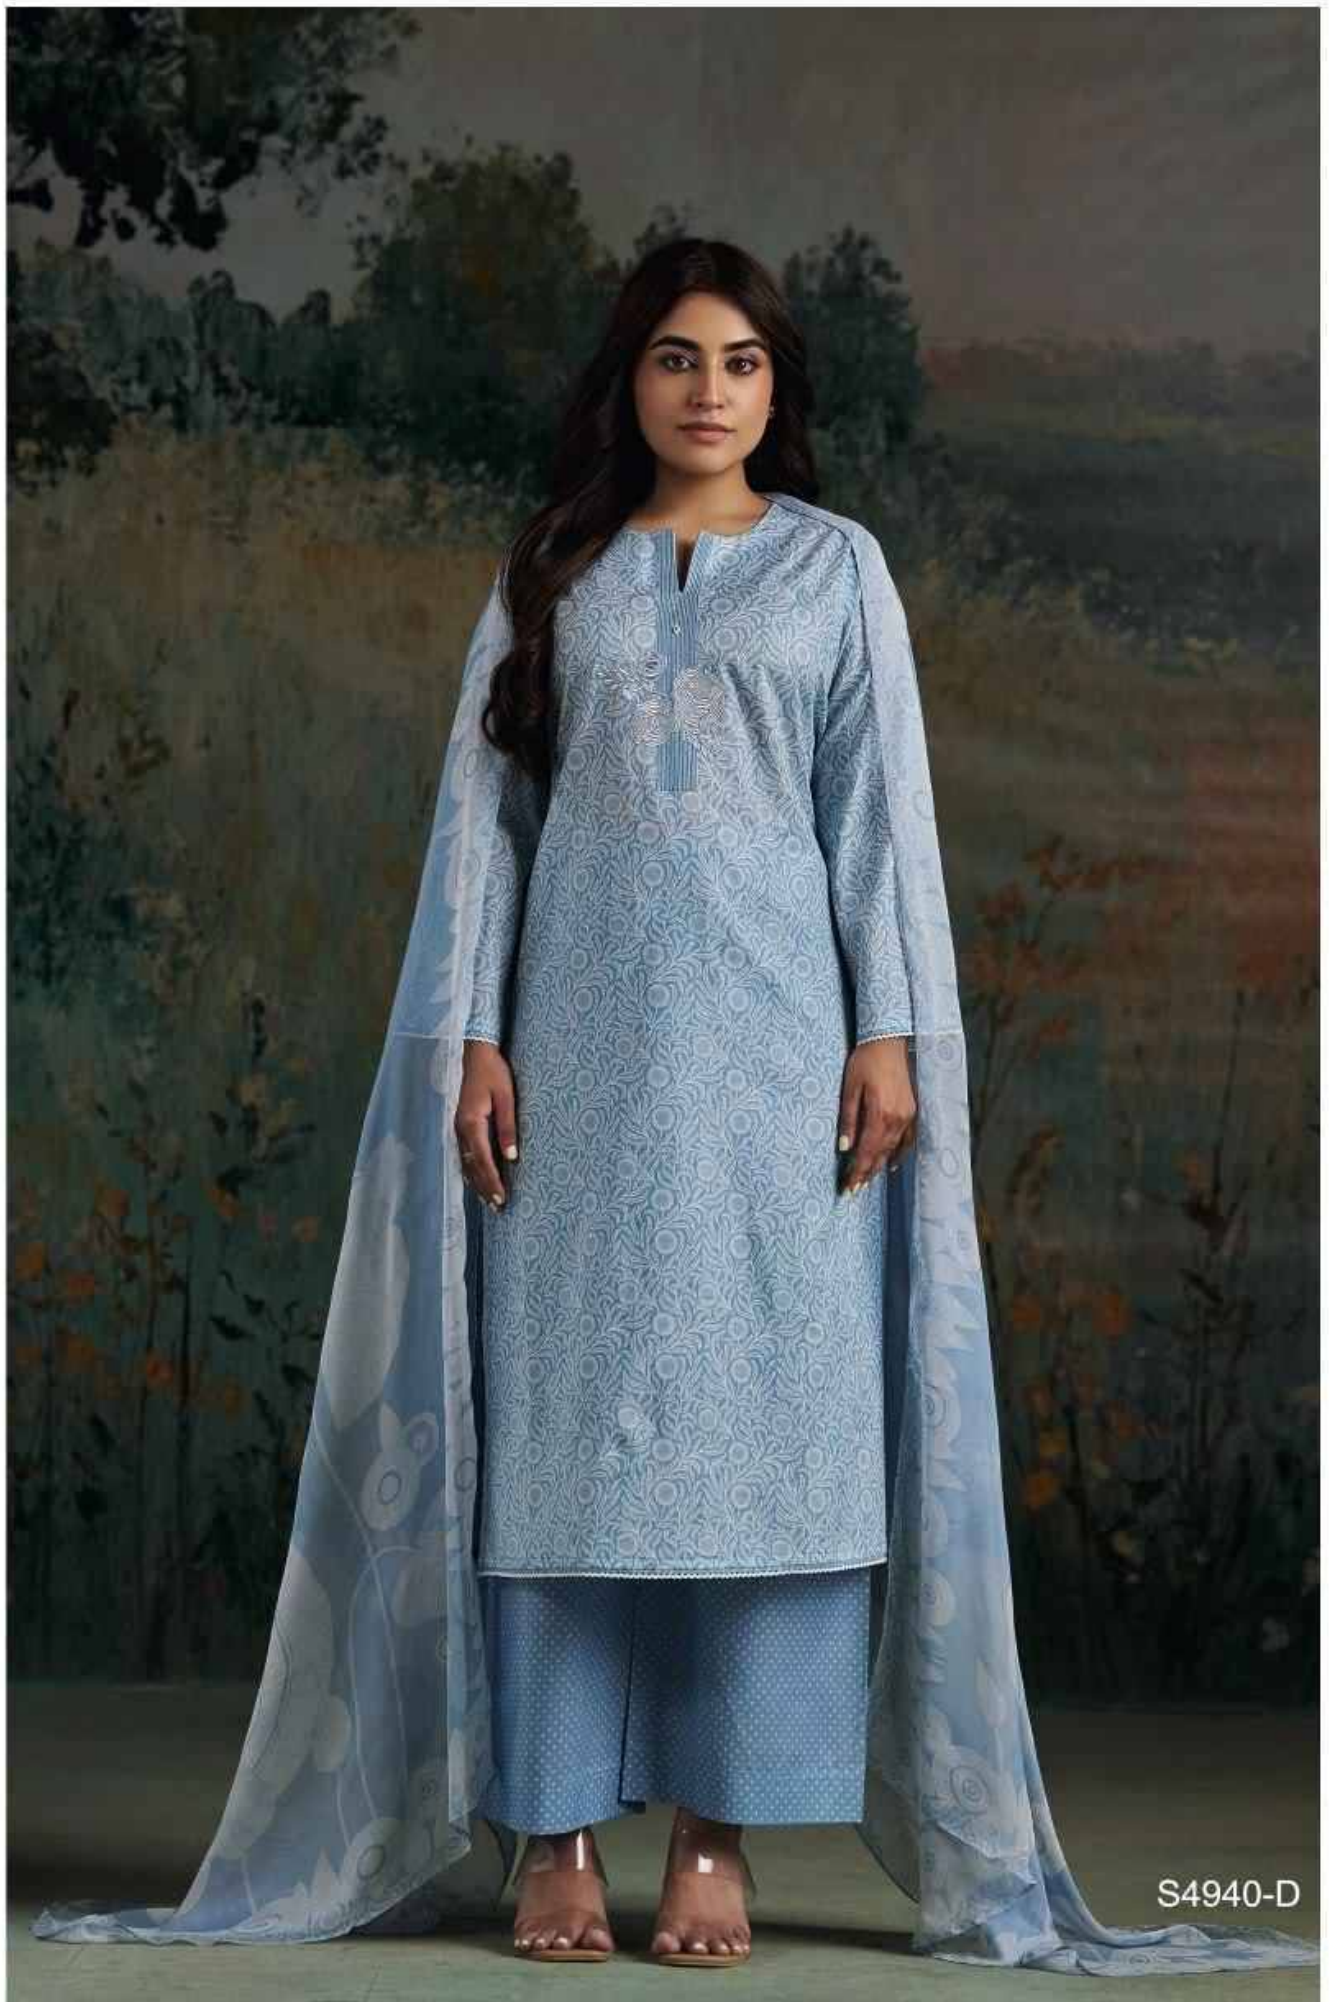

Ganga®

DARVIKAA
S4940

S4940-A

S4940-B

S4940-C

S4940-D

S4940-A

S4940-B

PREMIUM COTTON PRINTED WITH EMBROIDERY
ON NECK, BUTTON WORK, CROCHET LACE ON
DAMAN & SLEEVES.

~BOTTOM~

PREMIUM COTTON PRINTED.

~DUPATTA~

PREMIUM PURE CHIFFON PRINTED.

WHOLESALE PRICE
1470/- EACH+GST(EXTRA)