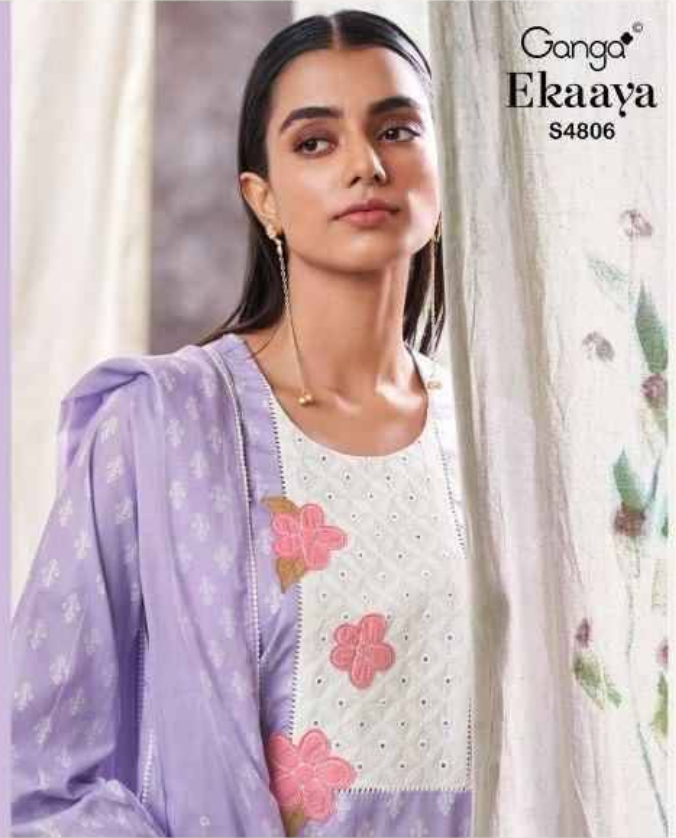

Ganga[®]
Ekaaya
S4806

Ganga[®]

S4806-A

Ganga[®]

S4806-B

Ganga[®]
S4806-C

Ganga[®]

S4806-D

S4806-A

S4806-B

S4806-C

S4806-D

Ganga®
Ekaaya
S4806- A/B/C/D

Ganga®

Ganga®
Ekaaya
S4806

Ekaaya
S4806

DESCRIPTION

~TOP~

PREMIUM COTTON PRINTED WITH EMBROIDERY PATCH ON NECK, SCHIFFLI EMBROIDERY LACE ON DAMAN AND SLEEVES.

~BOTTOM~

PREMIUM COTTON SOLID COLOR

~DUPATTA~

PREMIUM COTTON MUL PRINTED WITH SCHIFFLI EMBROIDERY LACE BORDER.