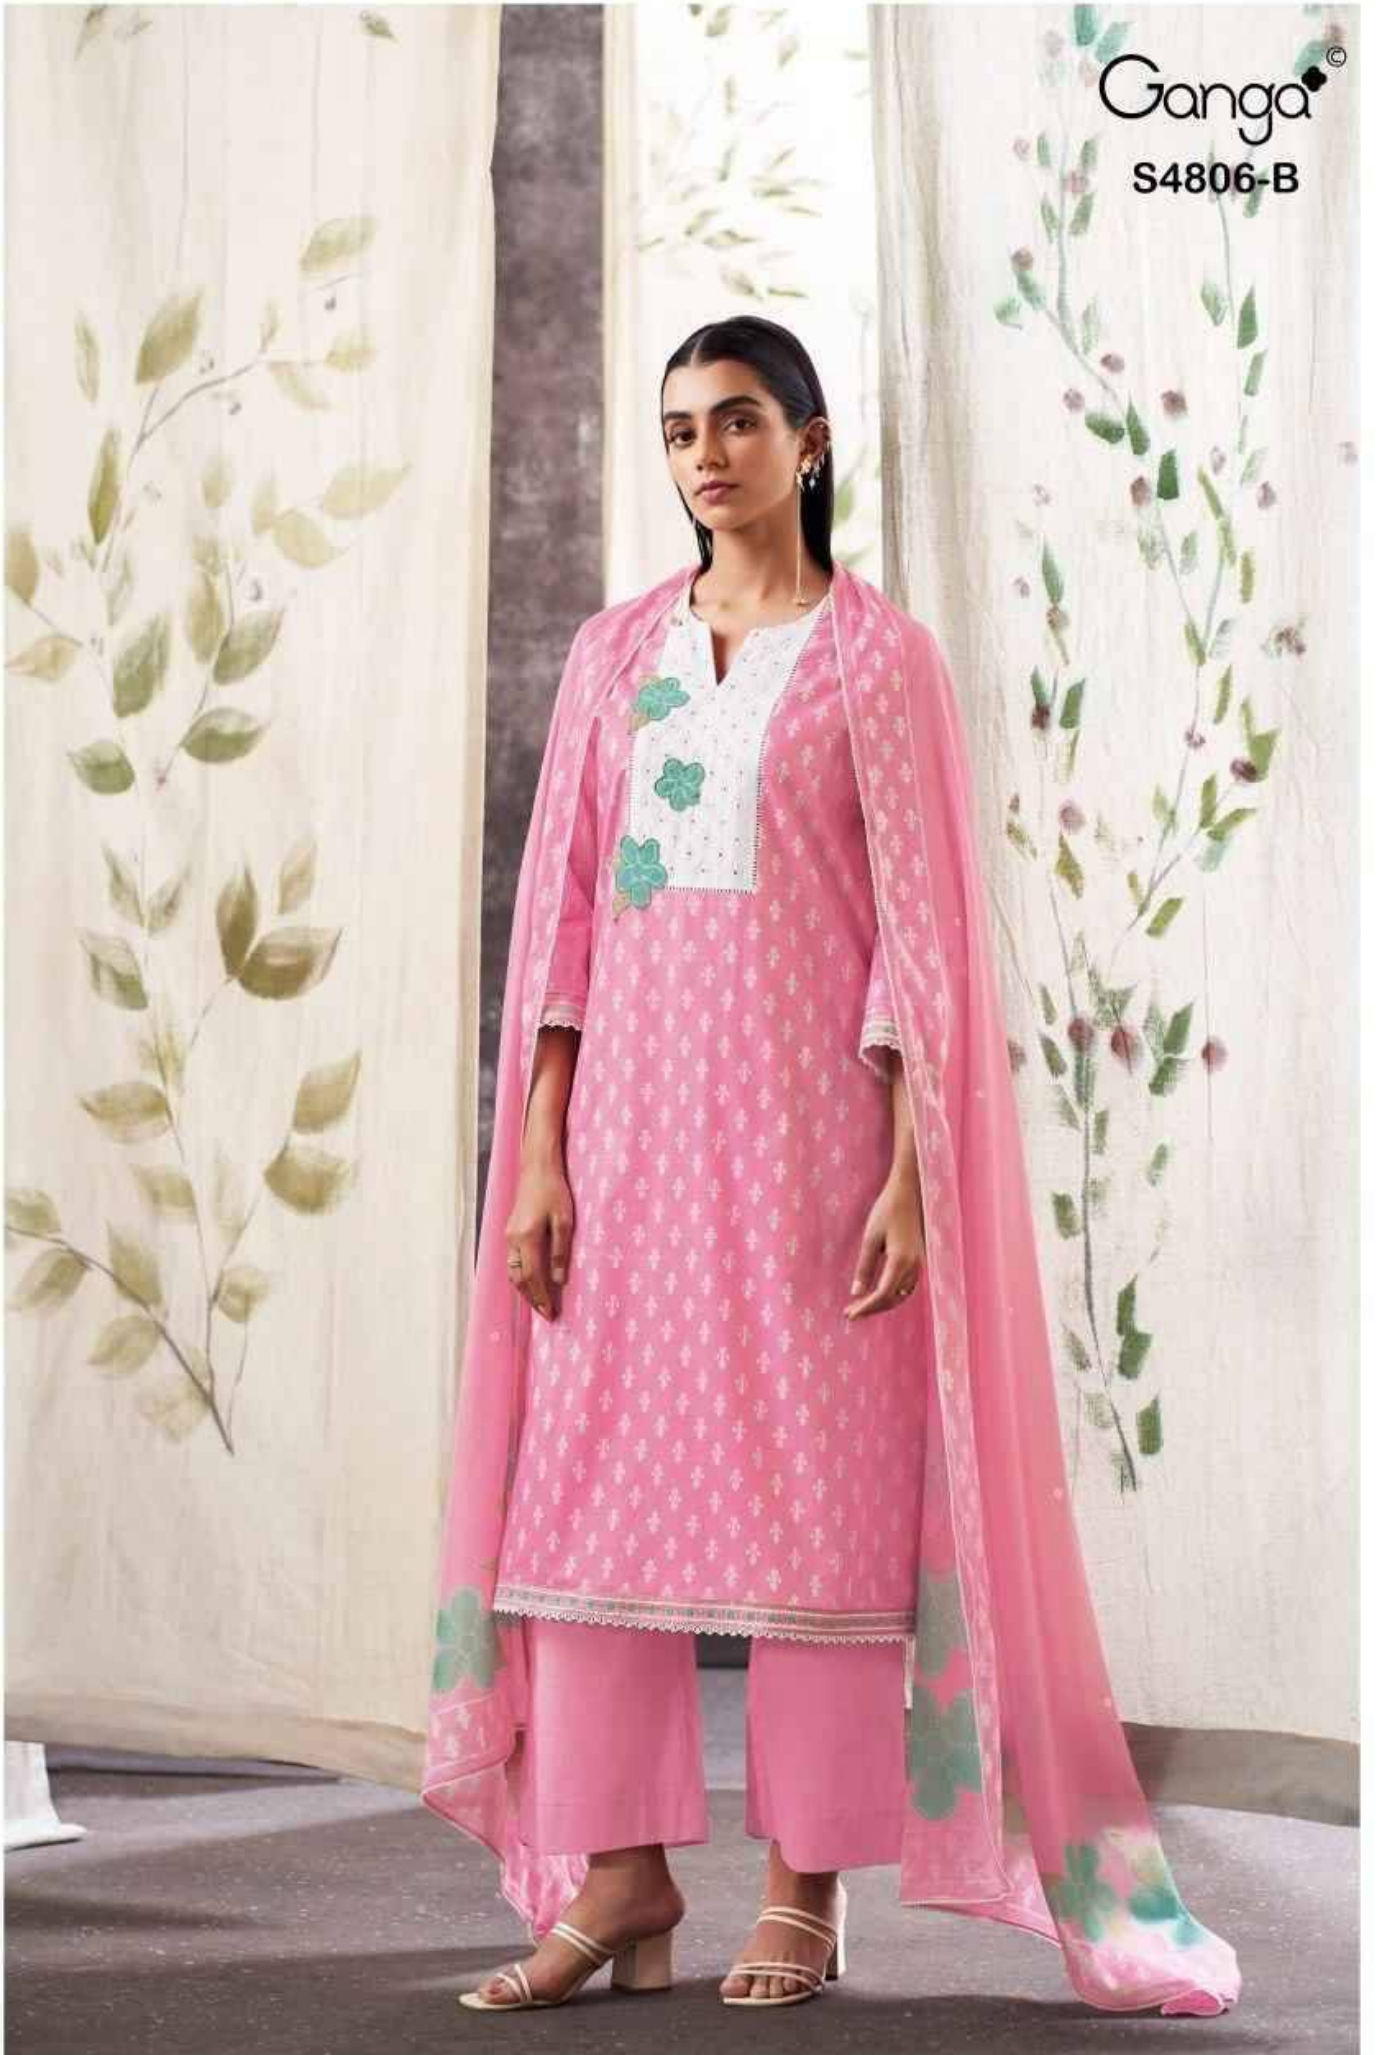

Ganga[®]
Ekaaya
S4806

Ganga[®]

S4806-A

Ganga[®]

S4806-B

Ganga[®]
S4806-C

Ganga[®]

S4806-D

DESCRIPTION

~TOP~

PREMIUM COTTON PRINTED WITH EMBROIDERY PATCH ON NECK, SCHIFFLI EMBROIDERY LACE ON DAMAN AND SLEEVES.

~BOTTOM~

PREMIUM COTTON SOLID COLOR

~DUPATTA~

PREMIUM COTTON MUL PRINTED WITH SCHIFFLI EMBROIDERY LACE BORDER.