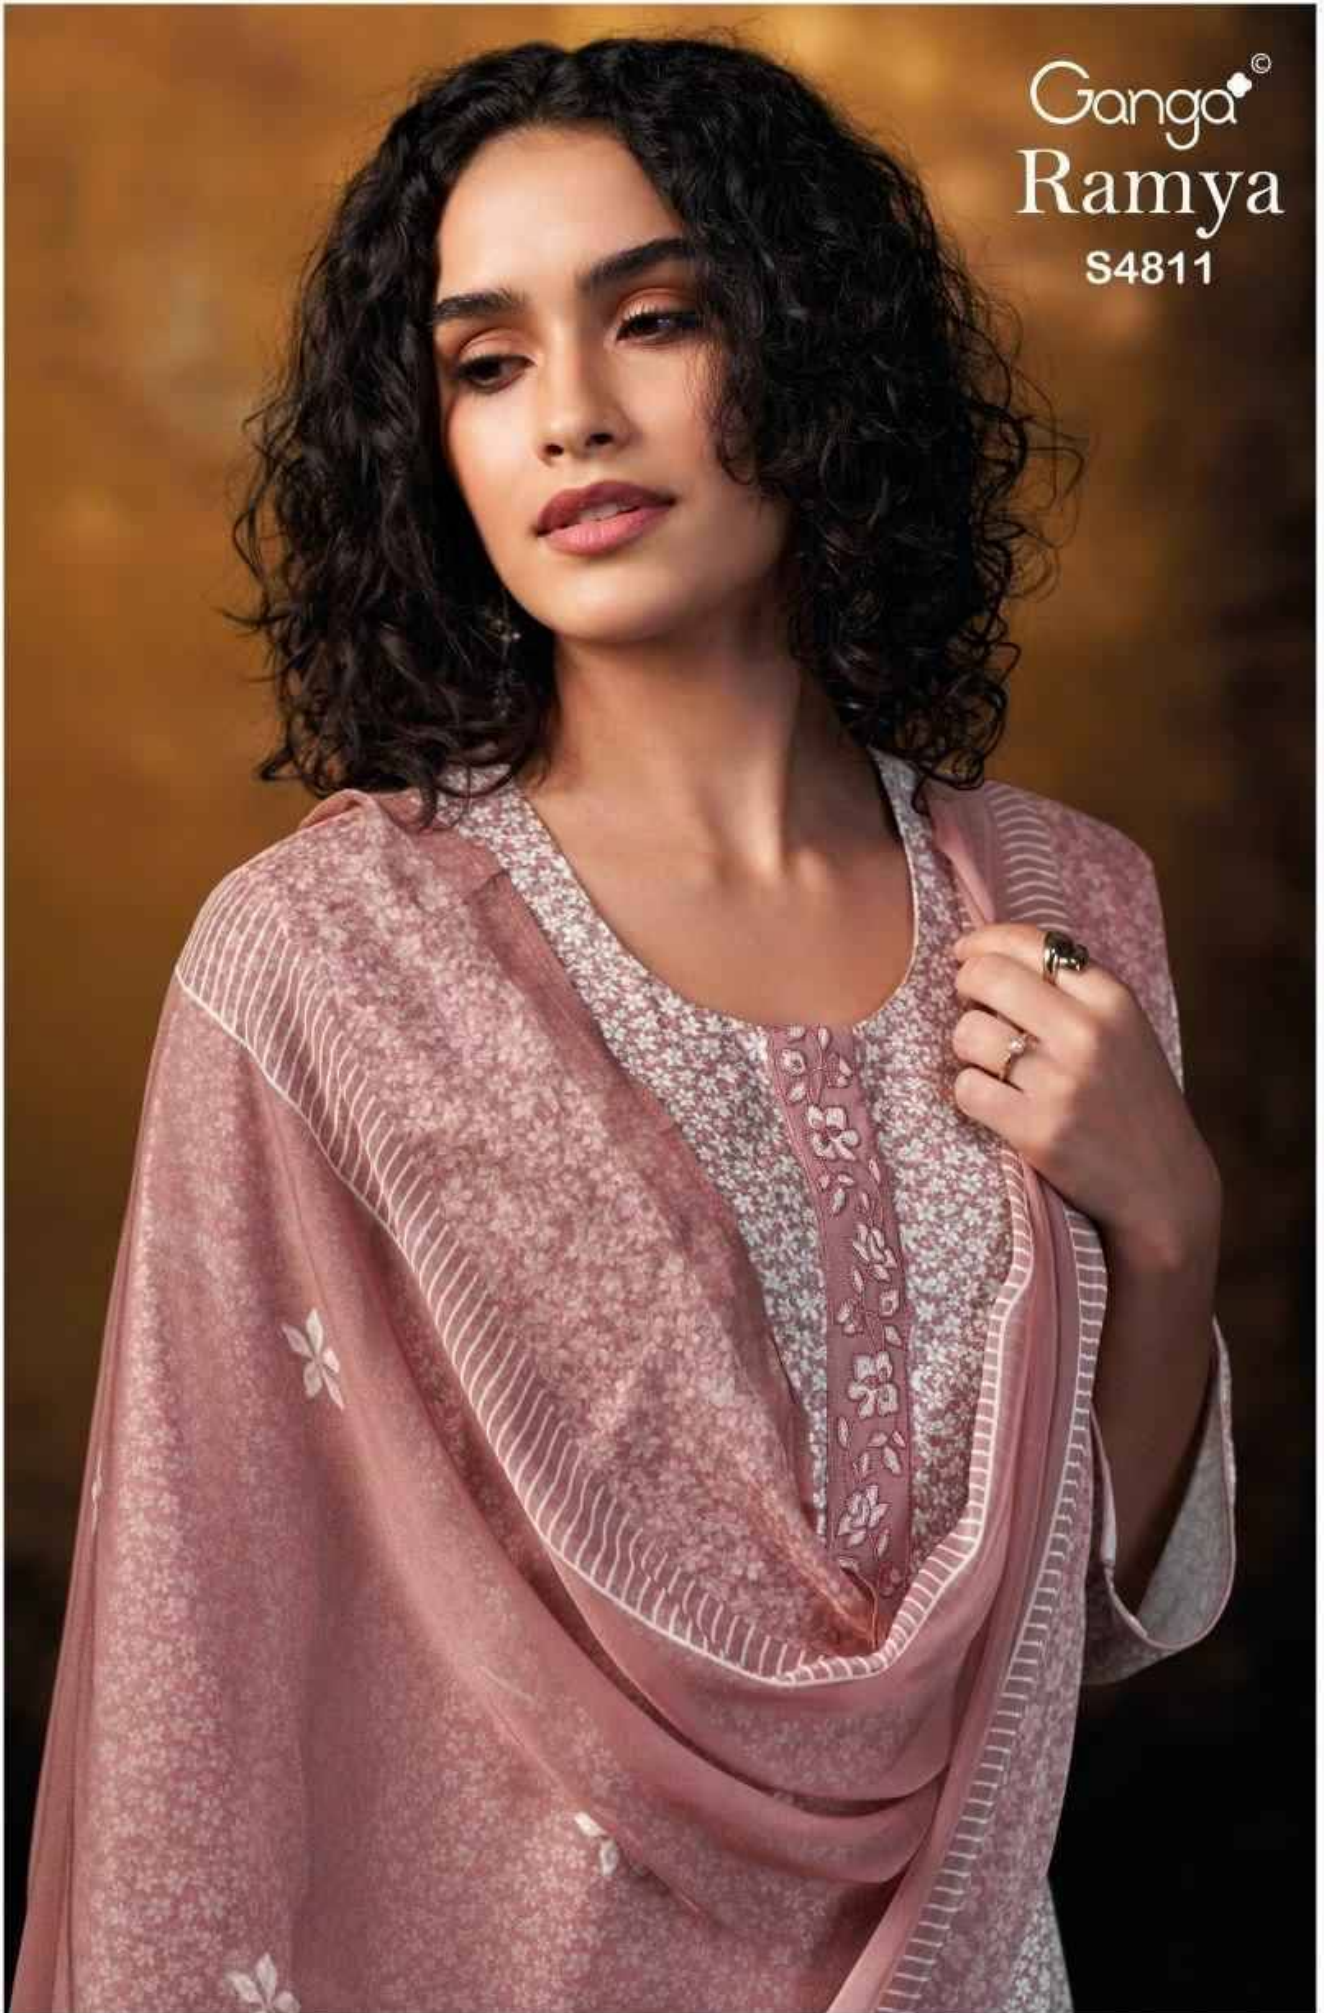

Ganga<sup>®</sup>  
Ramya  
S4811

Ganga<sup>®</sup>

S4811-A

Ganga<sup>®</sup>

S4811-B

Ganga<sup>®</sup>  
S4811-C

Ganga<sup>®</sup>  
S4811-D

S4811-A

### ~TOP~

PREMIUM COTTON PRINTED WITH EMBROIDERY,  
CUT WORK, EMBROIDERY LACE ON NECK.

### ~BOTTOM~

PREMIUM COTTON SOLID COLOR