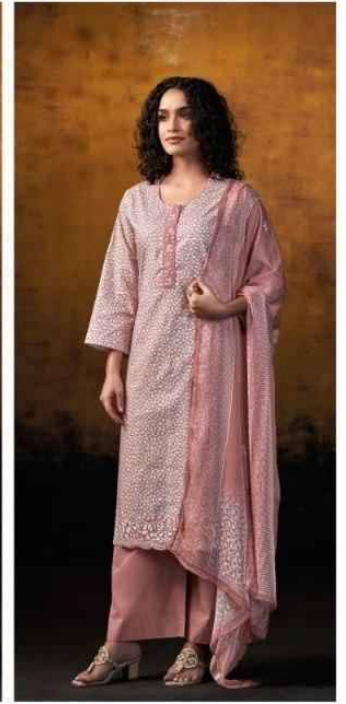

S4811-D

Ganga®
Ramya
S4811- A/B/C/D