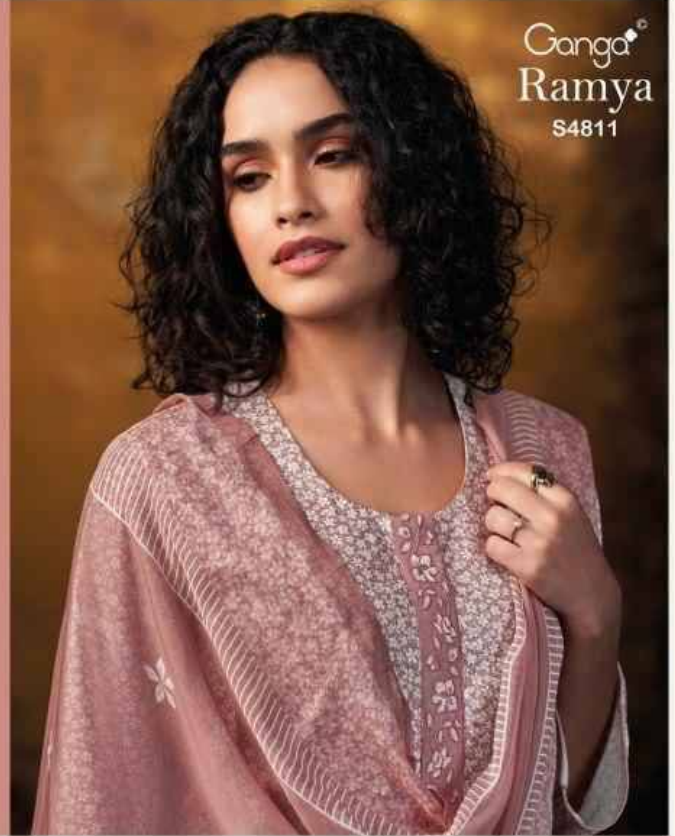

S4811-B

S4811-C

S4811-D

Ganga®  
Ramya  
S4811- A/B/C/D

Ganga®

Ganga®  
Ramya  
S4811

Ramya  
S4811

### ~TOP~

PREMIUM COTTON PRINTED WITH EMBROIDERY,  
CUT WORK, EMBROIDERY LACE ON NECK.

### ~BOTTOM~

PREMIUM COTTON SOLID COLOR