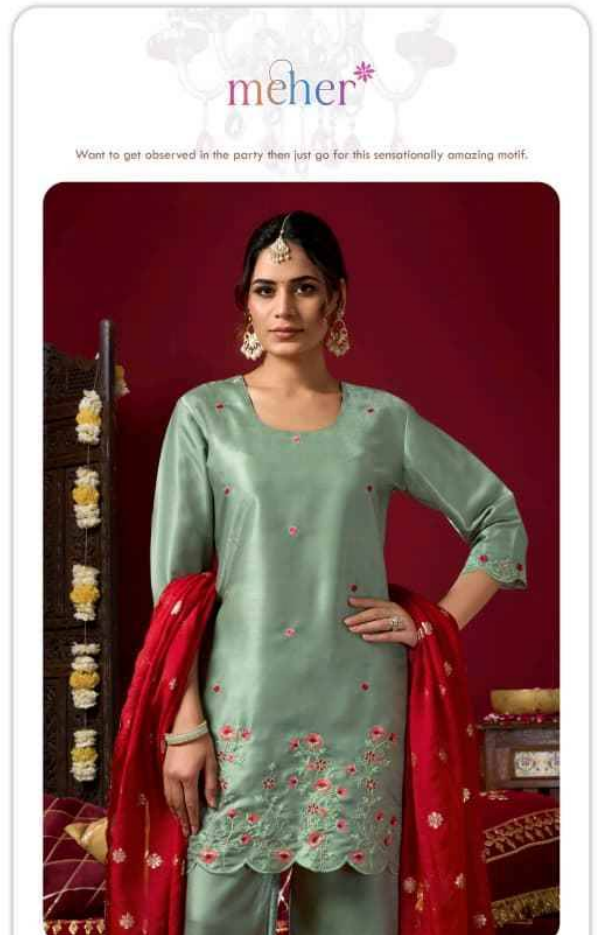

meher^{*}
Sitara

KP00342

meher*

Fashion and style always depend on good color and fantastic combination of shades but as per opinion every color says your mood and reflects your personality so we create all the shades for enhance your beauty.

The complex block contains a close-up of the pink fabric with teal floral embroidery and a hand with a gold bracelet. It also features a smaller version of the full-body fashion photograph and the 'meher' logo.

meher*

Want to get observed in the party then just go for this sensationally amazing motif.

meher*

KP00345

meher*

KP00346

meher*

Be an angel and create an impact on everyone by draping this adorable dress with creative colors.