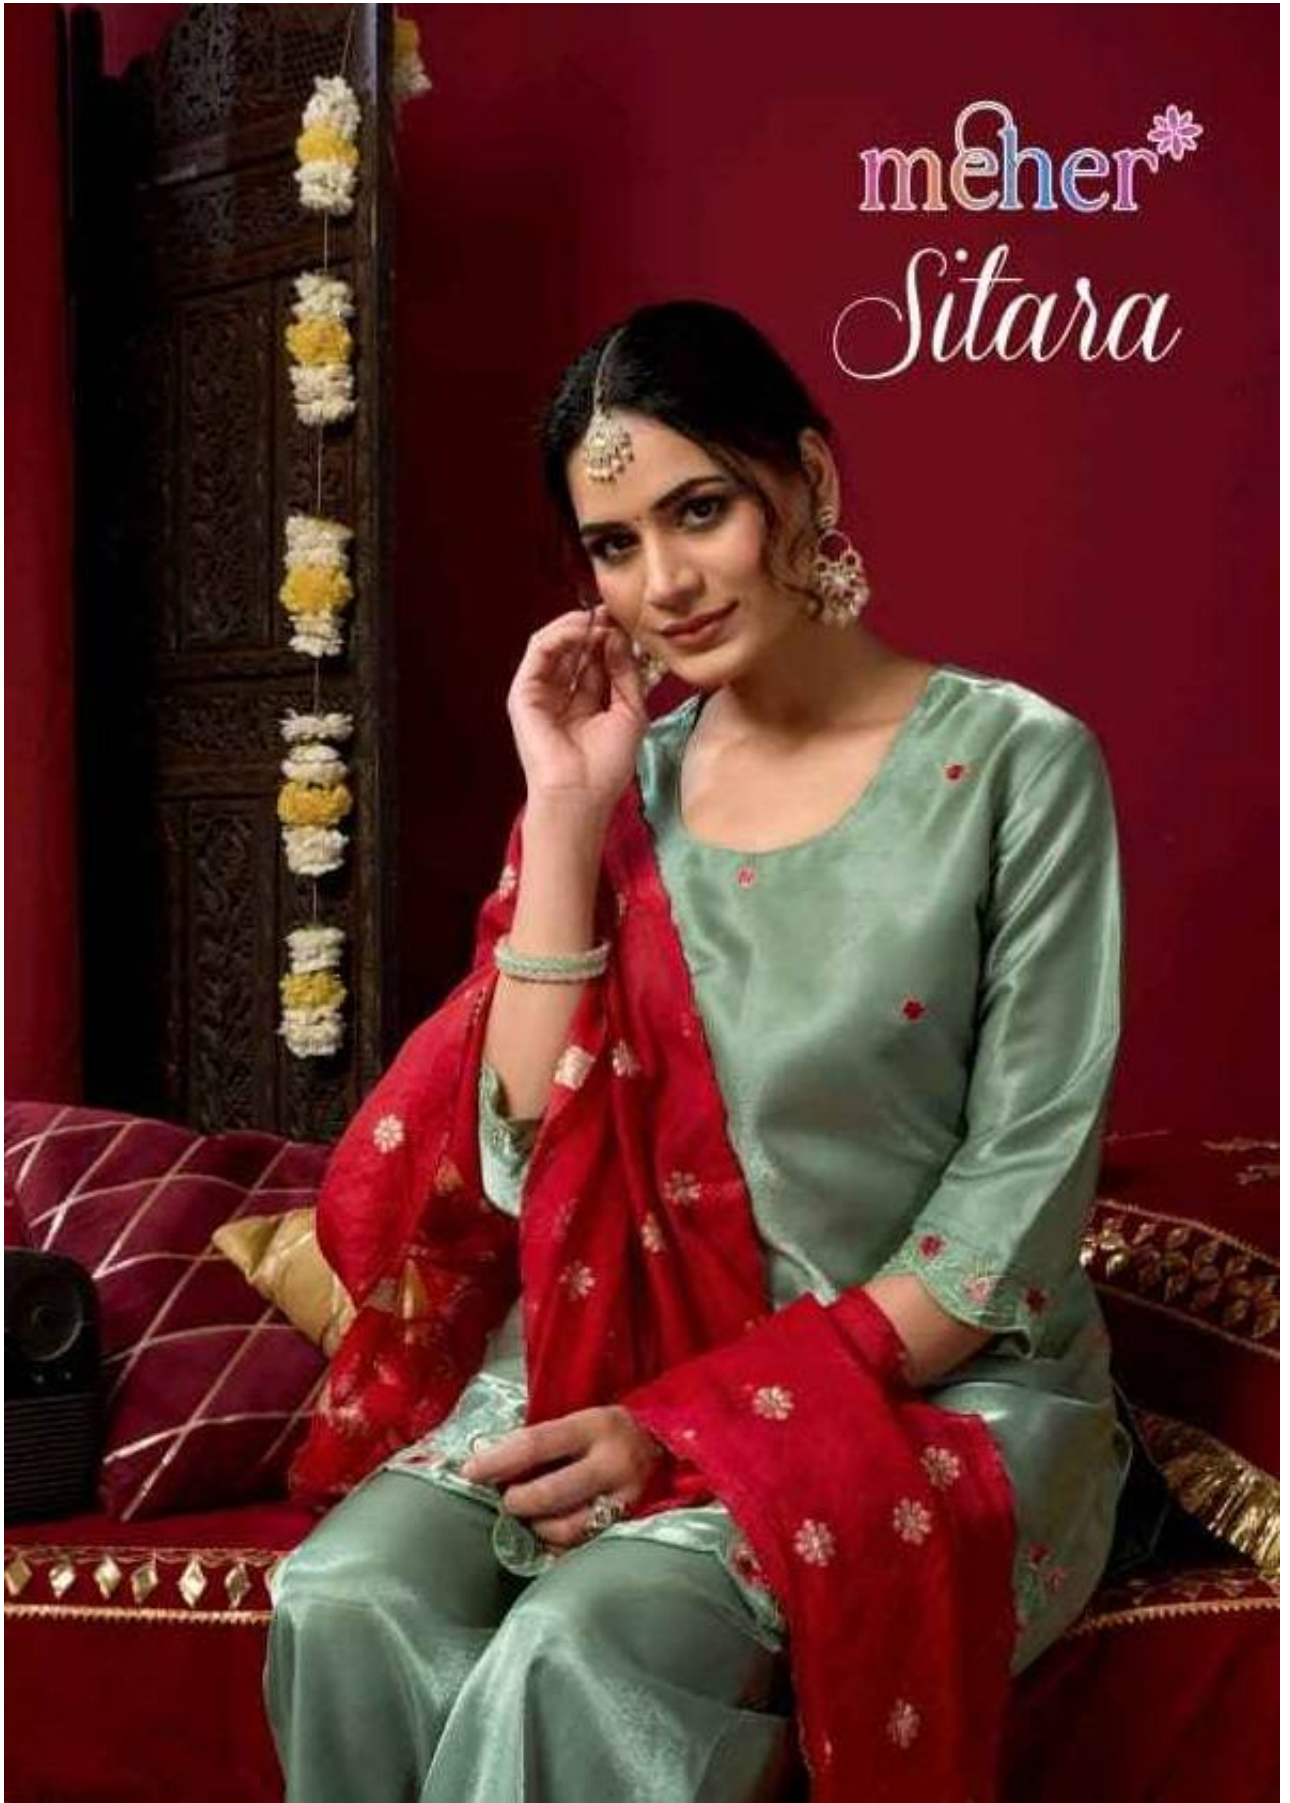

meher^{*}
Sitara

KP00342

meher*

Fashion and style always depend on good color and fantastic combination of shades but as per opinion every color says your mood and reflects your personality so we create all the shades for enhance your beauty.

The complex block contains a close-up of the pink fabric with teal floral embroidery and a hand with a gold bracelet. It also features a smaller version of the full-body fashion photograph and the 'meher' logo.

meher*

Want to get observed in the party then just go for this sensationally amazing motif.

meher*

KP00345

meher*

KP00346

meher*

Be an angel and create an impact on everyone by draping this adorable dress with creative colors.