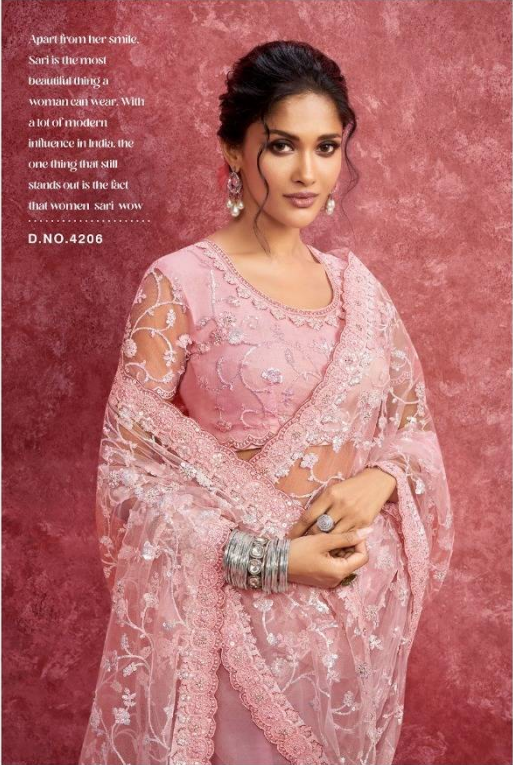

Sulakshmi<sup>®</sup>  
SAREES

अंबिका

Sulakshmi  
SAREES

Saree is not just about  
designing it is about  
celebrating our cultural  
heritage and our  
incredible  
tradition forever.

D.NO. 4204

Sulakshmi  
SAREES

Dreamy drapes with  
extraordinary detailing  
and an artistic border.  
This  
is a real treasure,  
treasure forever.

D.NO.4208

Catalog	Color	Saree Fabric
4201	Off white	Nett
4202	Peach	casio
4203	Sky Blue	Galaxy
4204	Purple	Banarasi Beauty
4205	Grey	Siya Silk
4206	Pink	Nett
4207	Lemon Yellow	Galaxy
4208	Baby Pink	Pure Weave
4209	Pista	Pure Weave