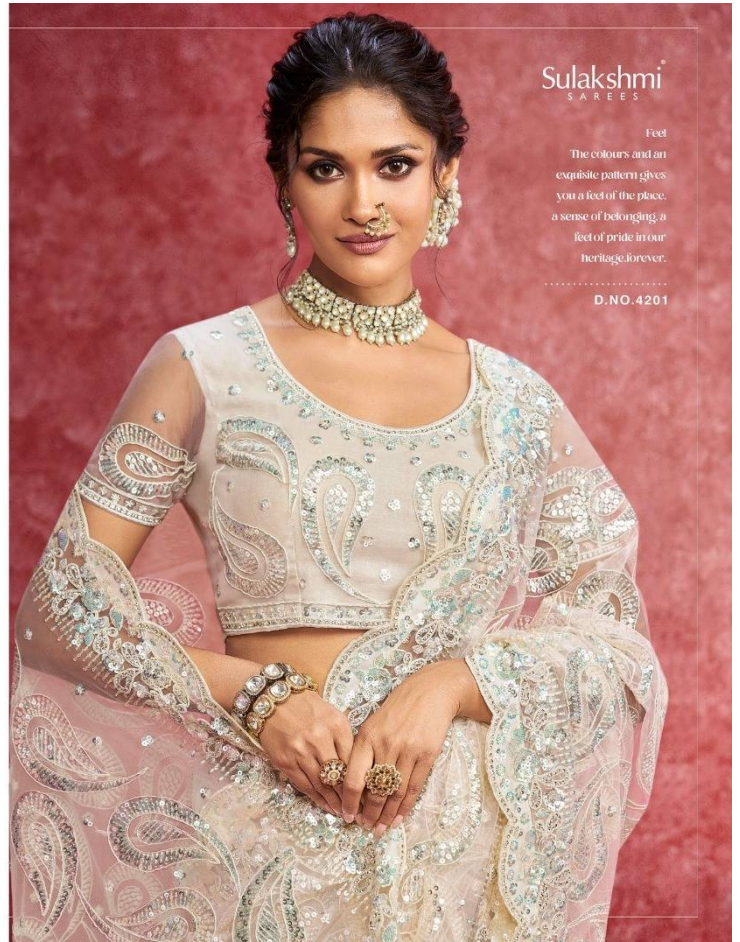

Sulakshmi<sup>®</sup>  
SAREES

अंबिका

Sulakshmi  
SAREES

Saree is not just about  
designing it is about  
celebrating our cultural  
heritage and our  
incredible  
tradition forever.

D.NO. 4204

Sulakshmi  
SAREES

Dreamy drapes with  
extraordinary detailing  
and an artistic border.  
This  
is a real treasure,  
treasure forever.

D.NO.4208

Catalog	Color	Saree Fabric
4201	Off white	Nett
4202	Peach	casio
4203	Sky Blue	Galaxy
4204	Purple	Banarasi Beauty
4205	Grey	Siya Silk
4206	Pink	Nett
4207	Lemon Yellow	Galaxy
4208	Baby Pink	Pure Weave
4209	Pista	Pure Weave