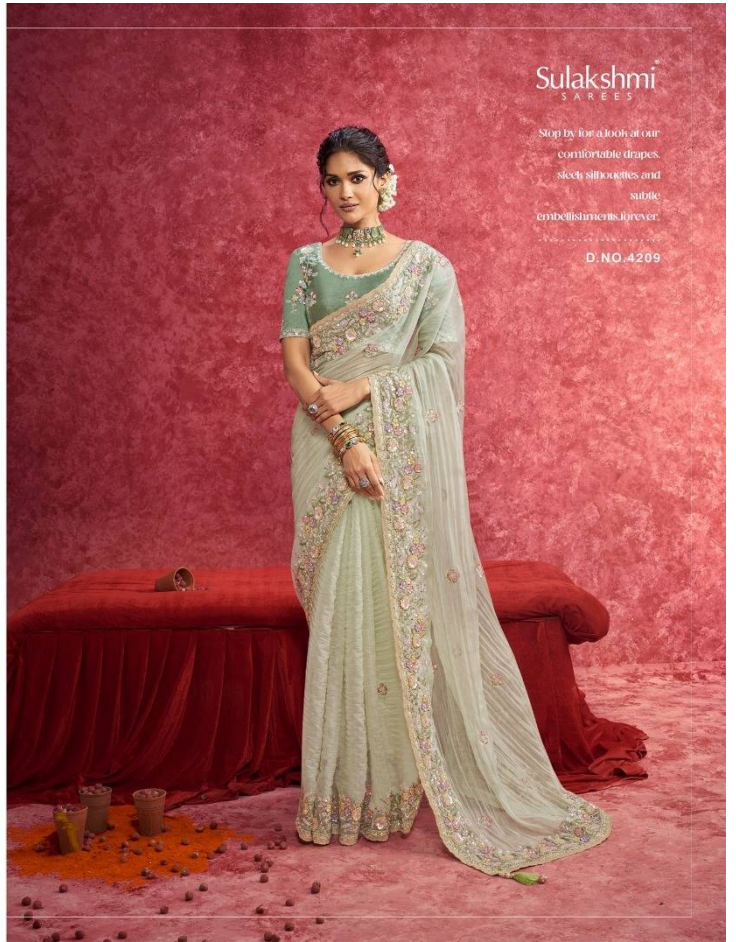

Dreamy drapes with  
extraordinary detailing  
and an artistic border.  
This  
is a real treasure,  
treasure forever.

D.NO.4208

Catalog	Color	Saree Fabric
4201	Off white	Nett
4202	Peach	casio
4203	Sky Blue	Galaxy
4204	Purple	Banarasi Beauty
4205	Grey	Siya Silk
4206	Pink	Nett
4207	Lemon Yellow	Galaxy
4208	Baby Pink	Pure Weave
4209	Pista	Pure Weave