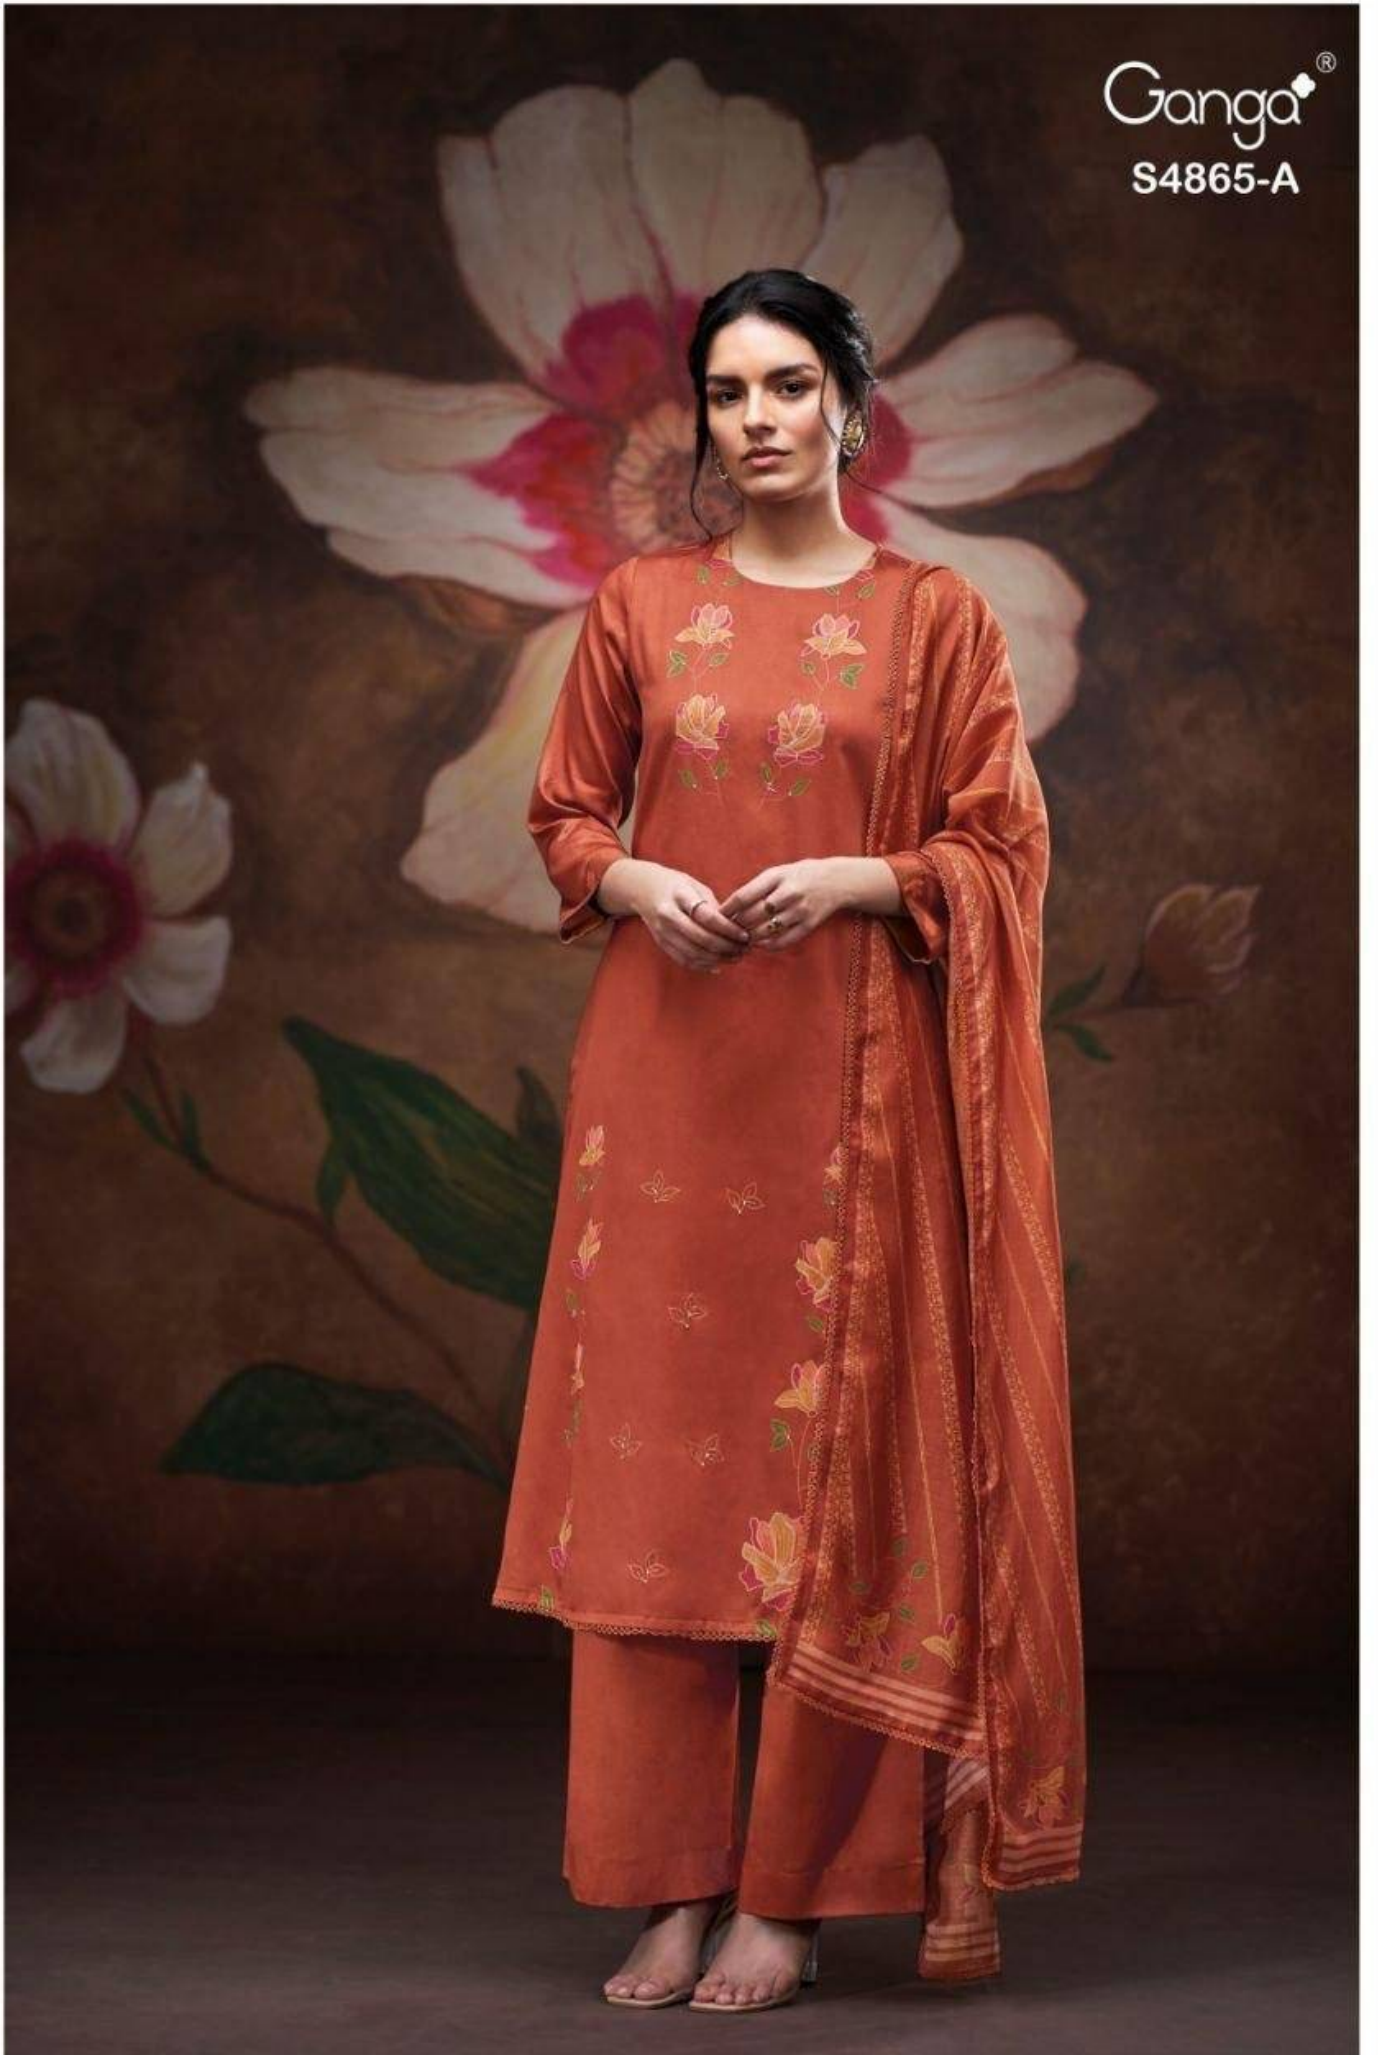

Ganga®
S4865-A