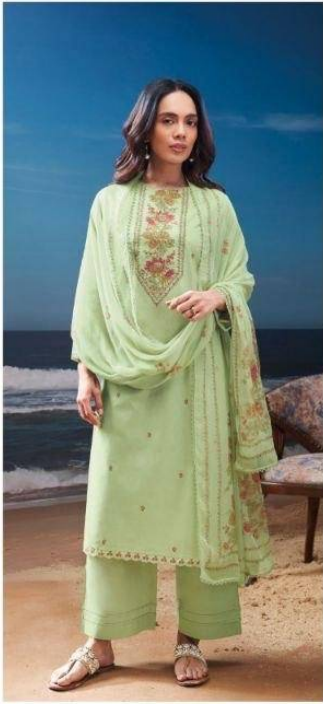

S4736-B

Ganga[©]
S4736-A

Ganga[®]
S4736-C

Ganga[®]

S4736-D

Ganga[®]
S4736-C

S4736-A

S4736-B

~TOP~

PREMIUM COTTON PRINTED WITH HAND EMBROIDERY,
HAND WORK, CROCHET LACE BORDER ON DAMAN.

~BOTTOM~

PREMIUM COTTON SOLID COLOR

~DUPATTA~

PREMIUM PURE CHIFFON PRINTED WITH SCHIFFLI
EMBROIDERY LACE BORDER.

WHOLESALE PRICE
1640/- EACH+GST(EXTRA)