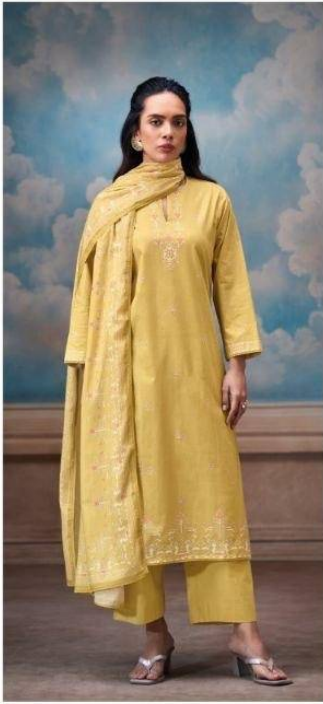

S4828-A

Ganga®
Riyanshi
S4828- A/B/C/D