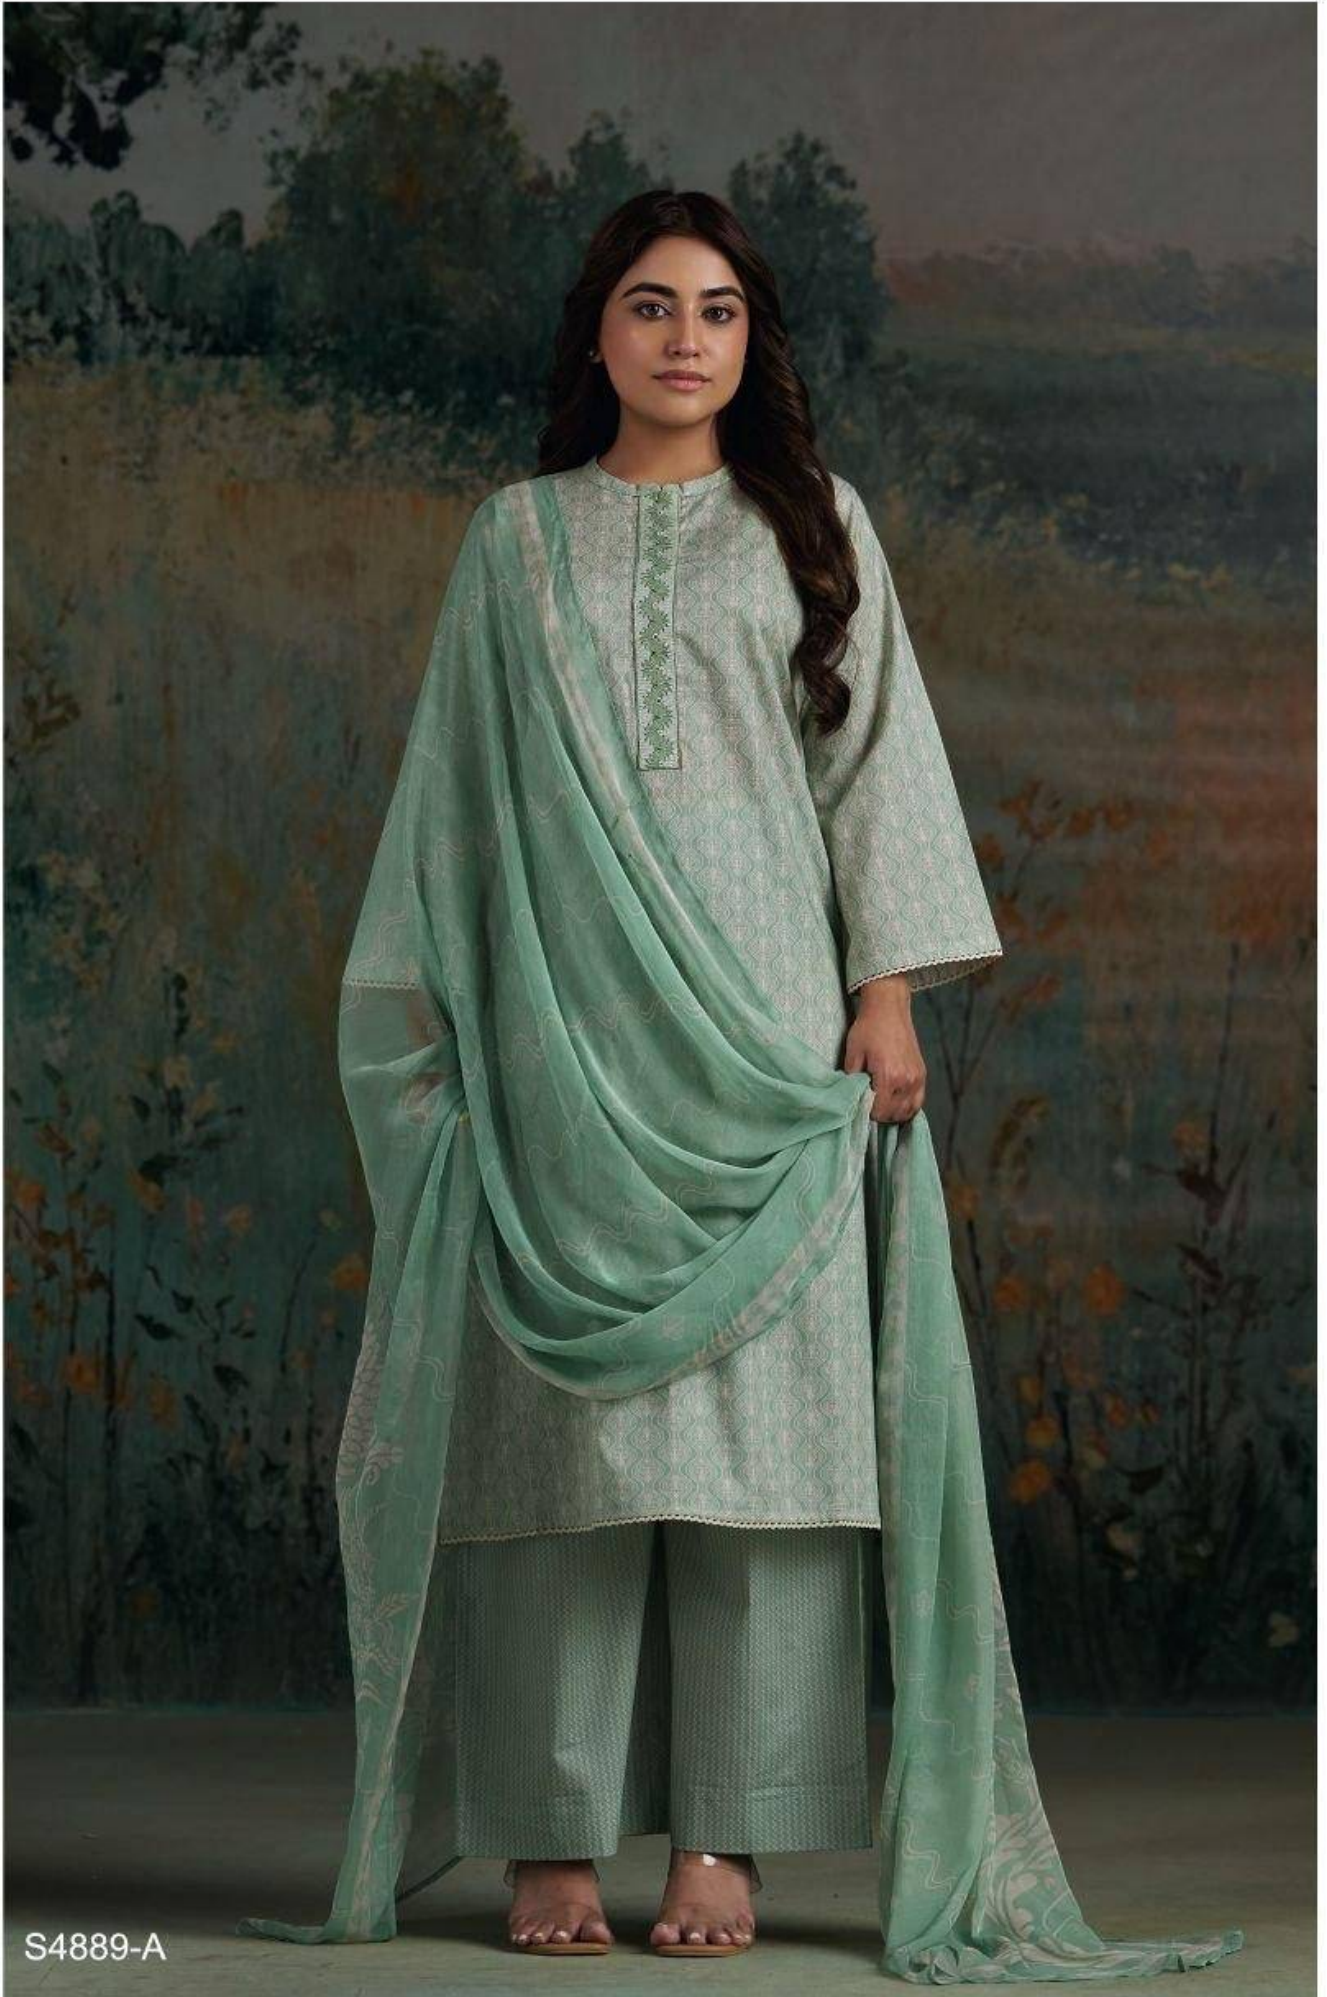

S4889-A

S4889-A

S4889-B

S4889-C

Ganga®

BAANU
S4889

S4889-A

S4889-B

—DESCRIPTION—

~TOP~

PREMIUM COTTON PRINTED WITH EMBROIDERY
ON NECK, CROCHET LACE ON DAMAN & SLEEVES.

~BOTTOM~

PREMIUM COTTON PRINTED

~DUPATTA~

PREMIUM PURE CHIFFON PRINTED.

WHOLESALE PRICE
1325/- EACH+GST(EXTRA)