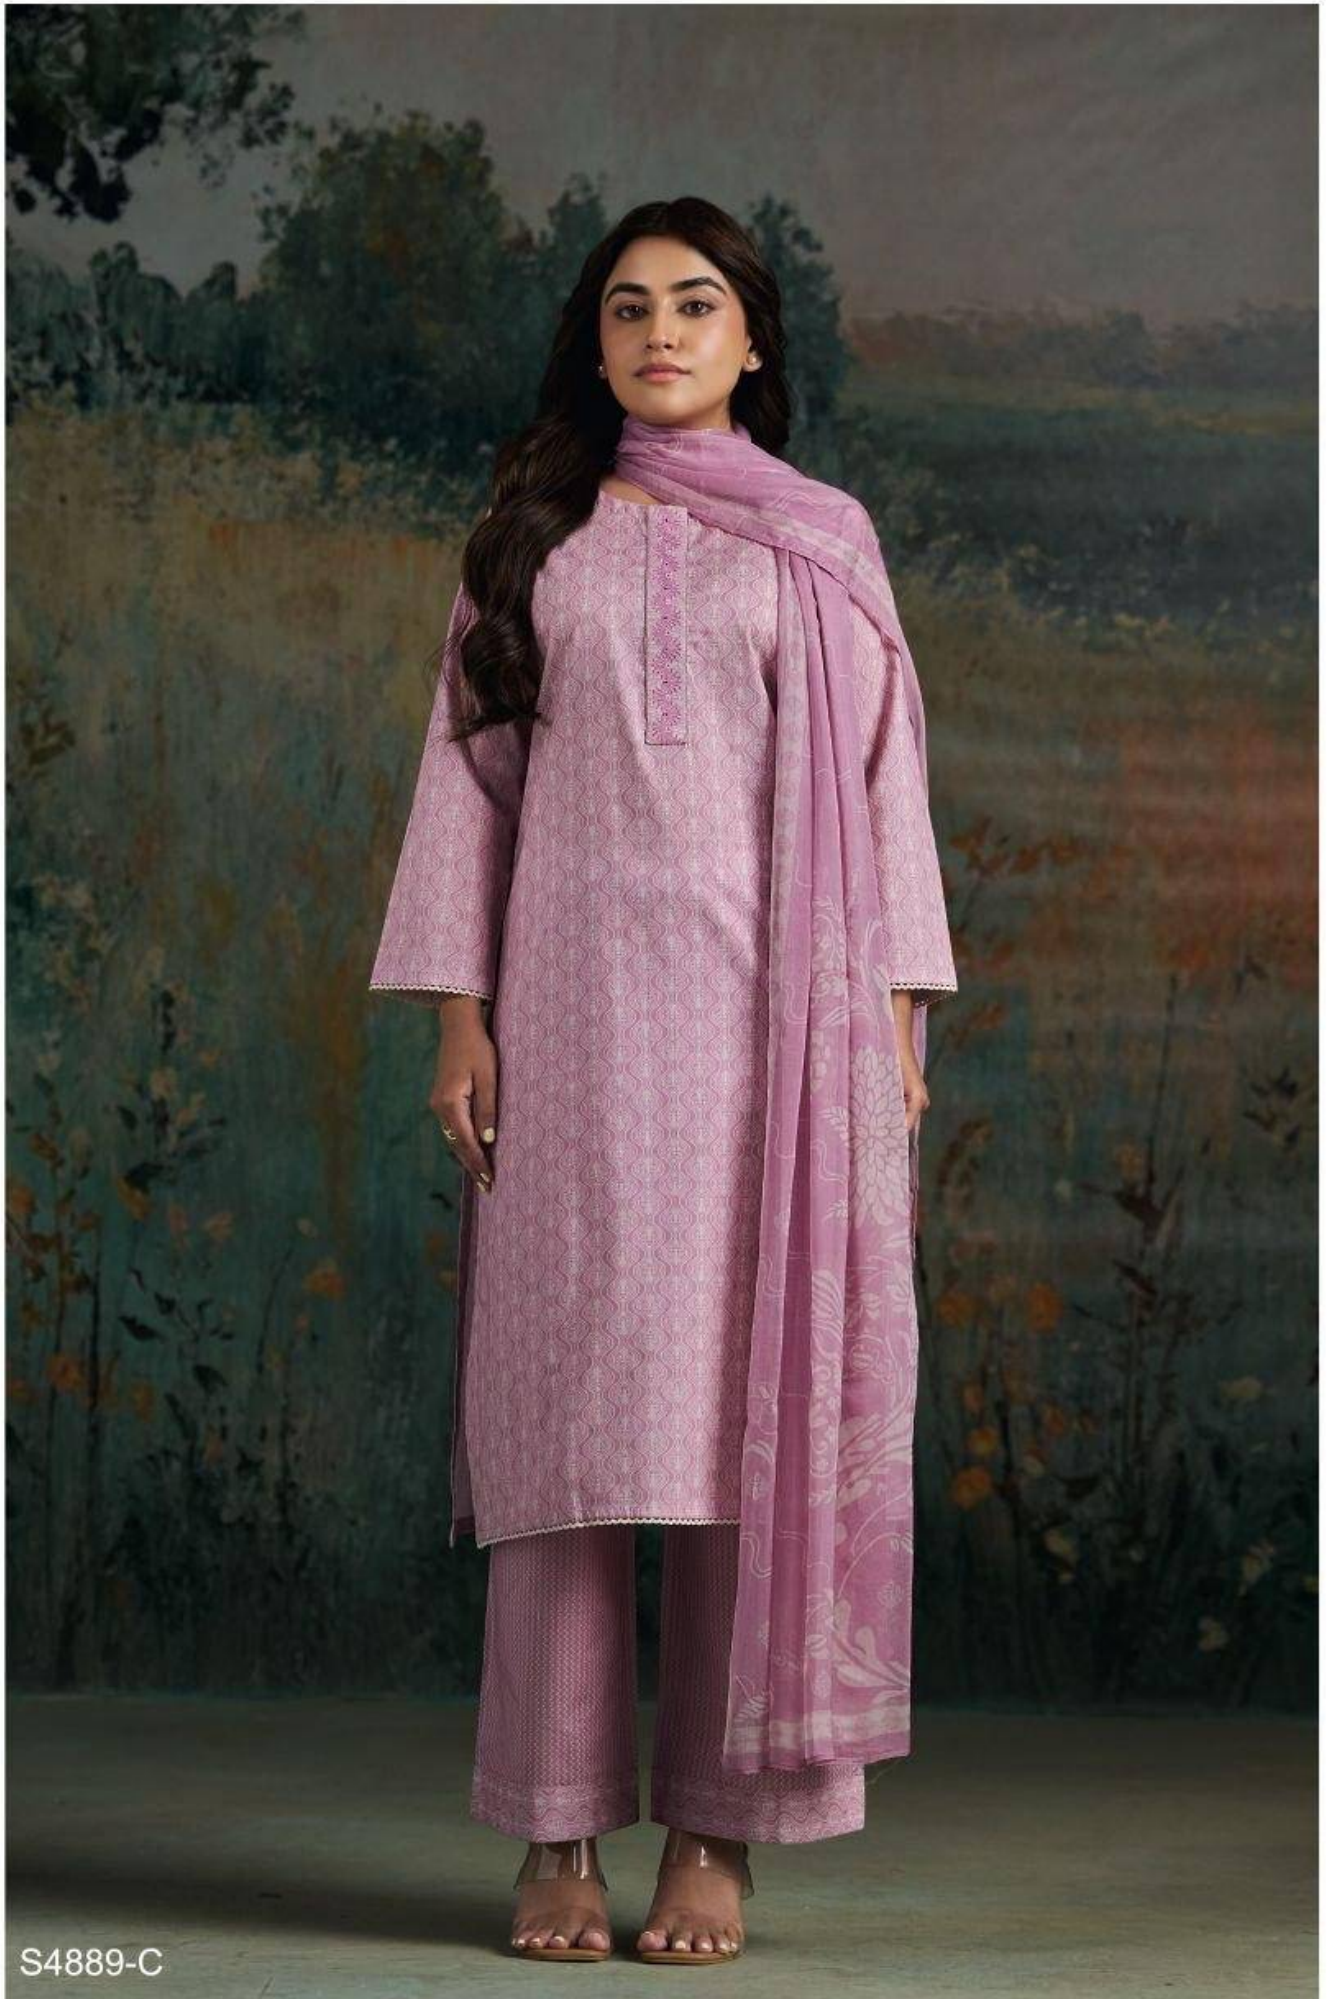

S4889-A

S4889-A

S4889-B

S4889-C

Ganga®

BAANU
S4889

S4889-A

S4889-B

—DESCRIPTION—

~TOP~

PREMIUM COTTON PRINTED WITH EMBROIDERY
ON NECK, CROCHET LACE ON DAMAN & SLEEVES.

~BOTTOM~

PREMIUM COTTON PRINTED

~DUPATTA~

PREMIUM PURE CHIFFON PRINTED.

WHOLESALE PRICE
1325/- EACH+GST(EXTRA)