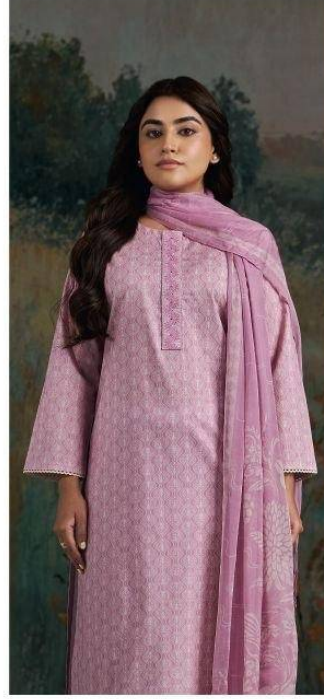

S4889-A

S4889-A

S4889-B

S4889-C

Ganga®

BAANU
S4889

S4889-A

S4889-B

—DESCRIPTION—

~TOP~

PREMIUM COTTON PRINTED WITH EMBROIDERY
ON NECK, CROCHET LACE ON DAMAN & SLEEVES.

~BOTTOM~

PREMIUM COTTON PRINTED

~DUPATTA~

PREMIUM PURE CHIFFON PRINTED.

WHOLESALE PRICE
1325/- EACH+GST(EXTRA)