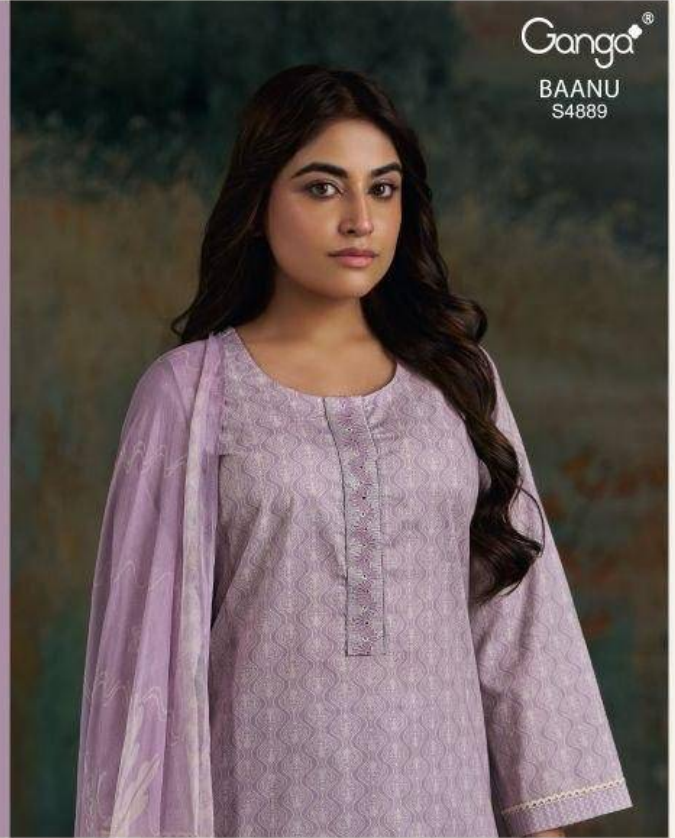

S4889-A

S4889-A

S4889-B

S4889-C

Ganga®

BAANU
S4889

S4889-A

S4889-B

S4889-C

S4889-D

Ganga[®]

BAANU
S4889-A/B/C/D

S4889-D

Ganga®

BAANU
S4889

Ganga®
BAANU
S4889

—DESCRIPTION—

~TOP~

PREMIUM COTTON PRINTED WITH EMBROIDERY
ON NECK, CROCHET LACE ON DAMAN & SLEEVES.

~BOTTOM~

PREMIUM COTTON PRINTED

~DUPATTA~

PREMIUM PURE CHIFFON PRINTED.

WHOLESALE PRICE
1325/- EACH+GST(EXTRA)