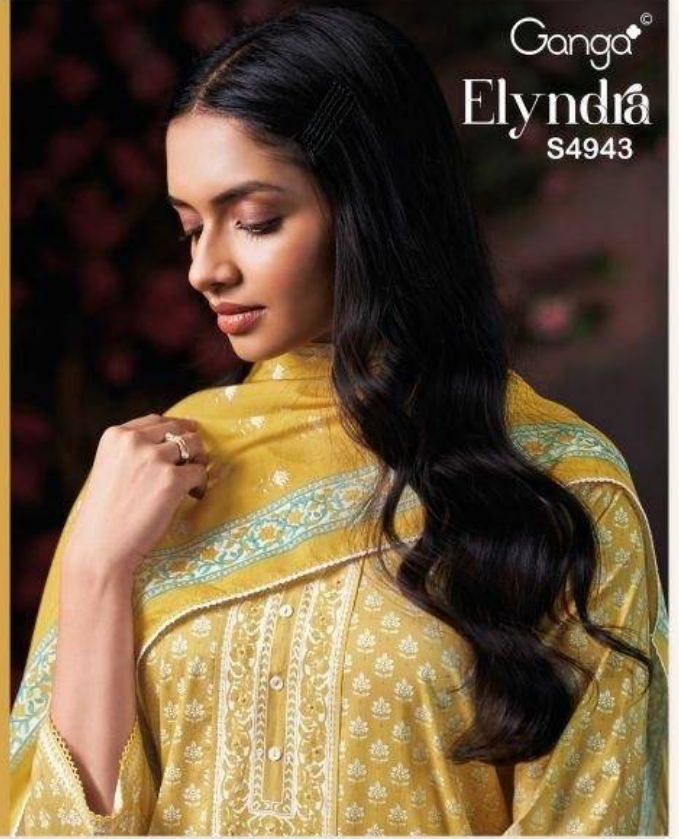

S4943-B

Ganga[®]
S4943-C

Ganga[®]

S4943-B

Ganga[®]
S4943-C

Ganga[®]
S4943-D

Ganga[®]
S4943-D

Ganga®

Ganga®
Elyndra
S4943

Elyndra
S4943

—DESCRIPTION—

~TOP~

PREMIUM COTTON PRINTED WITH HAND WORK,
BUTTON WORK, CROCHET LACE ON
DAMAN & SLEEVES.

~BOTTOM~

PREMIUM COTTON PRINTED.

~DUPATTA~