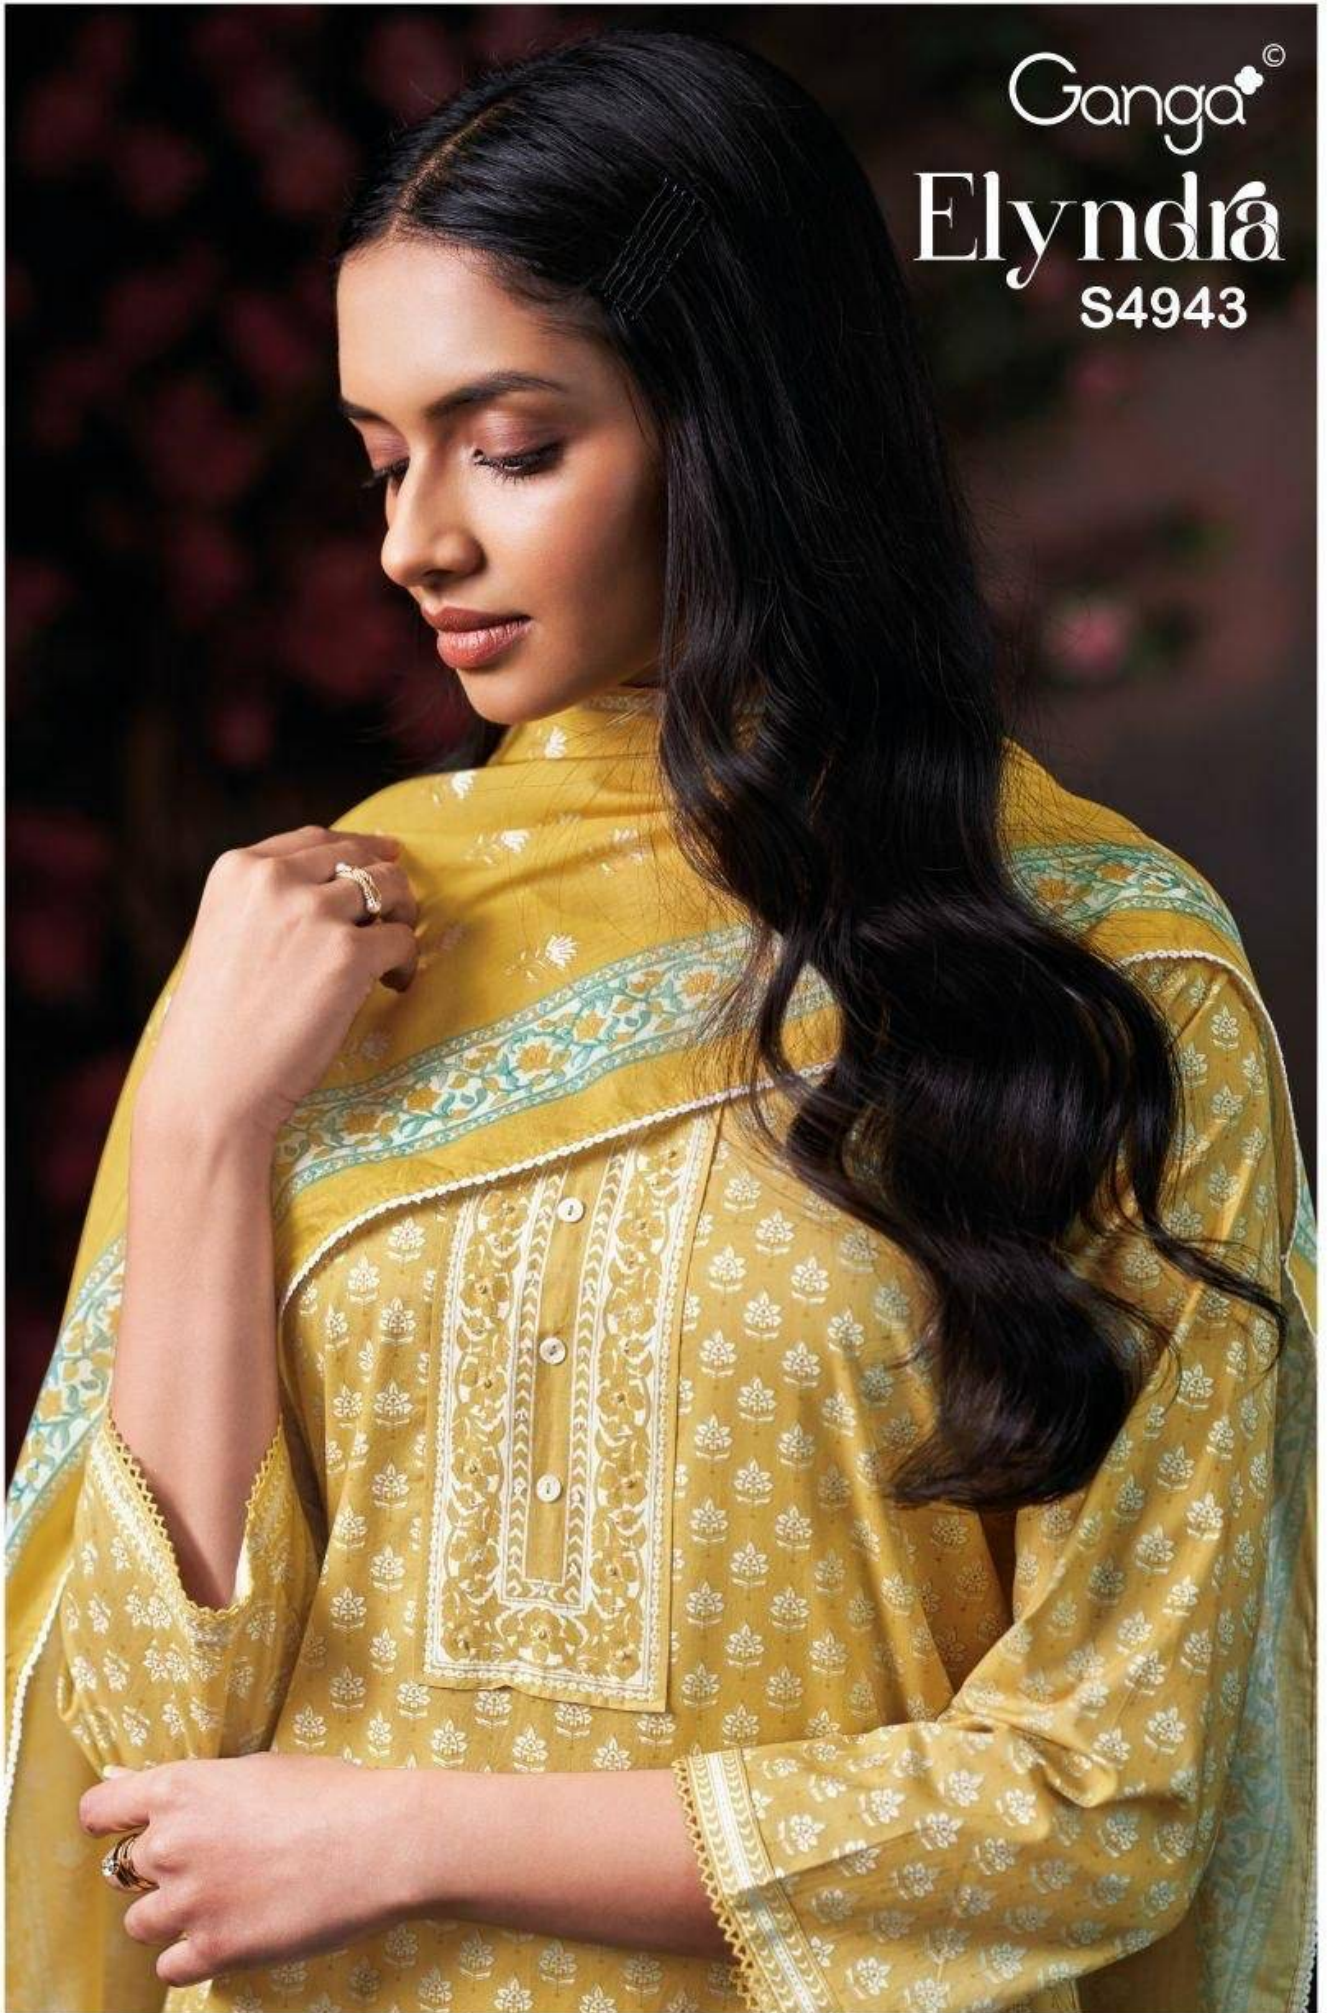

Ganga[®]

S4943-D

Ganga[®]

S4943-A

Ganga[®]
Elyndra
S4943

Ganga[®]

S4943-A

Ganga[®]

Ganga®
Elyndra
S4943

Elyndra
S4943

—DESCRIPTION—

~TOP~

PREMIUM COTTON PRINTED WITH HAND WORK,
BUTTON WORK, CROCHET LACE ON
DAMAN & SLEEVES.

~BOTTOM~

PREMIUM COTTON PRINTED.

~DUPATTA~