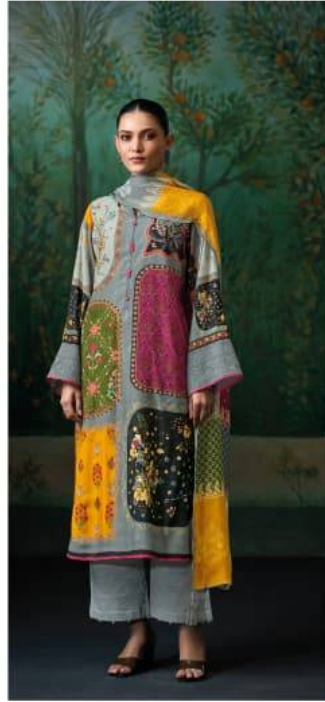

10539

10540

10541

Reyna®
SUNEHRI
सुनेहरी