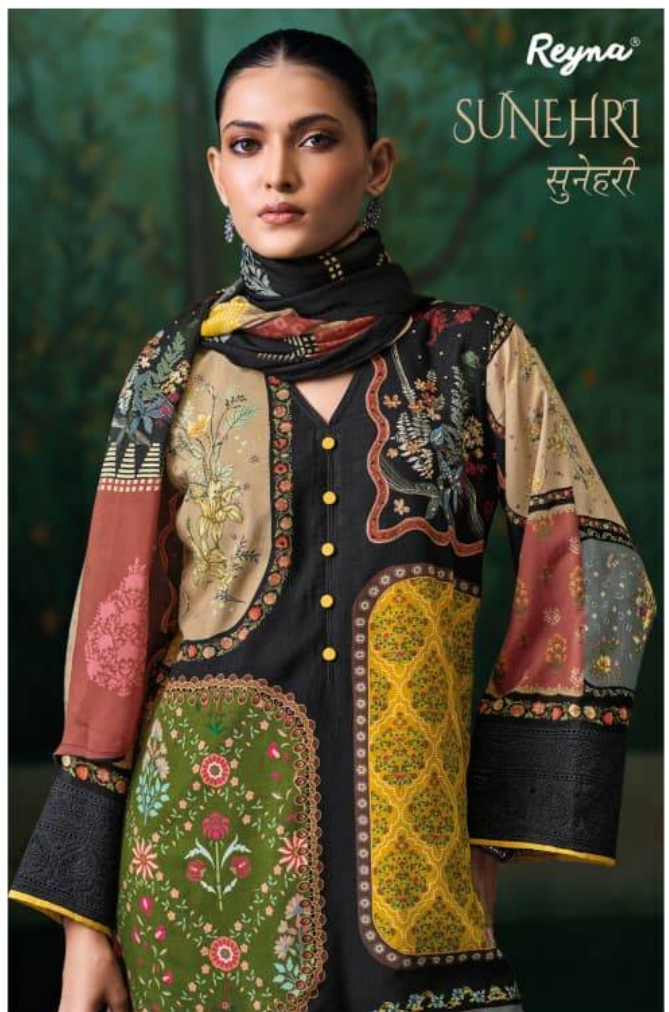

Reyna®
SUNEHRI
सुनेहरी

Reyna®

Head Office
H.O.-2114, Khatodara Industrial Society,
Opp. Narendra Dyeing Mill,
Near-Bita Hospital,
Behind-Sudjaid,
Ring Road,
Surat-395002.

Sales office
521622 Adarah Textile Market-2,
Ring Road,
Surat-398002.
A/c: OFF
Mo.no.-9537363048, 9979411122, 9979451666.

e-mail: reynafabrics@gmail.com
www.reynafabrics.com

FOLLOW US ON

SCAN QR CODE
TO STAY UPDATED

@reyna_fabrics