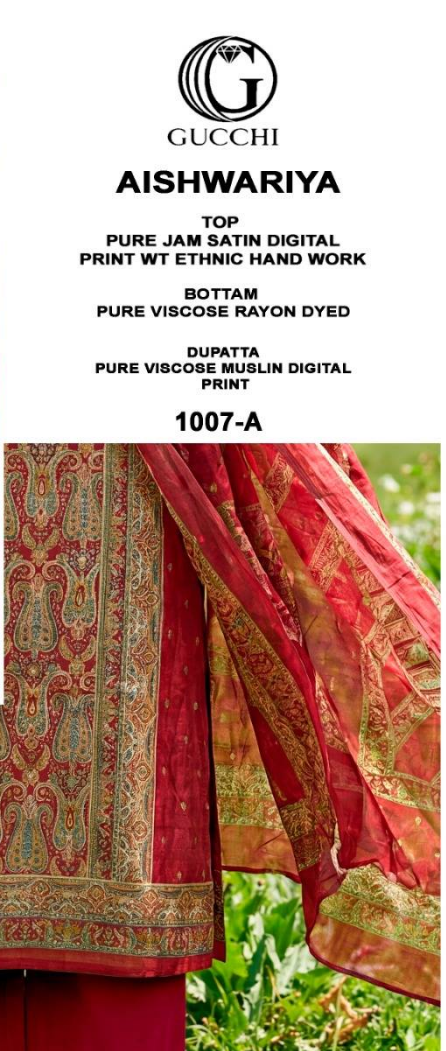

GUCCHI

AISHWARIYA

D.NO - 1007

GUCCHI

AISHWARIYA

TOP
PURE JAM SATIN DIGITAL
PRINT WT ETHNIC HAND WORK

BOTTAM
PURE VISCOSE RAYON DYED

DUPATTA
PURE VISCOSE MUSLIN DIGITAL
PRINT

1007-D

GUCCHI

AISHWARIYA

TOP
PURE JAM SATIN DIGITAL
PRINT WT ETHNIC HAND WORK

BOTTAM
PURE VISCOSE RAYON DYED

DUPATTA
PURE VISCOSE MUSLIN DIGITAL
PRINT

1007-A

GUCCHI

AISHWARIYA

TOP
PURE JAM SATIN DIGITAL
PRINT WT ETHNIC HAND WORK

BOTTAM
PURE VISCOSE RAYON DYED

DUPATTA
PURE VISCOSE MUSLIN DIGITAL
PRINT

1007-C

GUCCHI

AISHWARIYA

1007