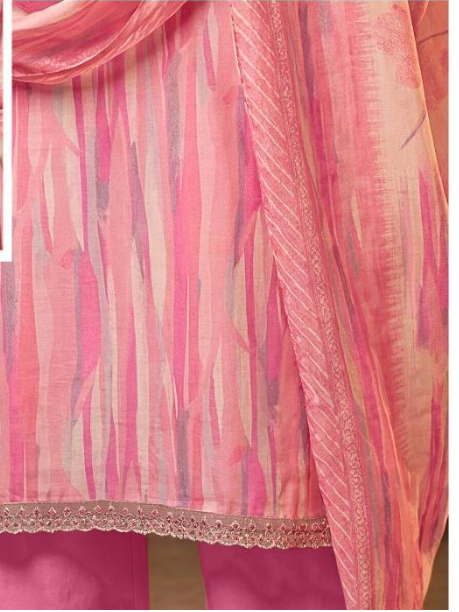

Gipson[®]

PORSCHÉ

D.NO - 3805

Gipson[®]

PORSCHE

TOP
PURE FINE MUSLIN PRINT WITH
ETHNIC CODING NECK & LESS WORK

BOTTOM
PURE VISCOSE RAYON DYED

DUPATTA
PURE VISCOSE MUSLIN PRINT

3805-A

Gipson[®]

PORSCHÉ

TOP
PURE FINE MUSLIN PRINT WITH
ETHNIC CODING NECK & LESS WORK

BOTTAM
PURE VISCOSE RAYON DYED

DUPATTA
PURE VISCOSE MUSLIN PRINT

3805-C

Gipson[®]

PORSCHE

TOP
PURE FINE MUSLIN PRINT WITH
ETHNIC CODING NECK & LESS WORK

BOTTAM
PURE VISCOSE RAYON DYED

DUPATTA
PURE VISCOSE MUSLIN PRINT

3805-B

Gipson[®]

PORSCHE

TOP
PURE FINE MUSLIN PRINT WITH
ETHNIC CODING NECK & LESS WORK

BOTTAM
PURE VISCOSE RAYON DYED

DUPATTA
PURE VISCOSE MUSLIN PRINT

3805-D

Bipson[®]

PORSCHE

D.NO.3805

TOP

**PURE FINE MUSLIN PRINT WITH
ETHNIC CODING NECK & LESS WORK**