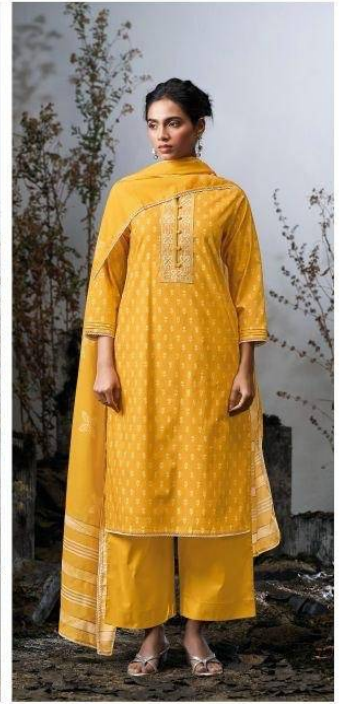

Ganga[®]
Niyana
S4778

Ganga[®]

S4778-A

Ganga[®]

S4778-B

Ganga[®]

S4778-C

S4778-A

S4778-B

S4778-C

S4778-D

Ganga[®]
Niyana
S4778- A/B/C/D

Ganga[®]
S4778-D

Ganga®

Ganga®
Niyana
S4778

Niyana
S4778

DESCRIPTION

~TOP~

PREMIUM COTTON PRINTED WITH EMBROIDERY ON NECK, BUTTON WORK, CROCHET LACE BORDER ON DAMAN & SLEEVES.

~BOTTOM~

PREMIUM COTTON SOLID COLOR

~DUPATTA~

PREMIUM COTTON MUL PRINTED WITH HAND EMBROIDERY, CROCHET LACE BORDER.