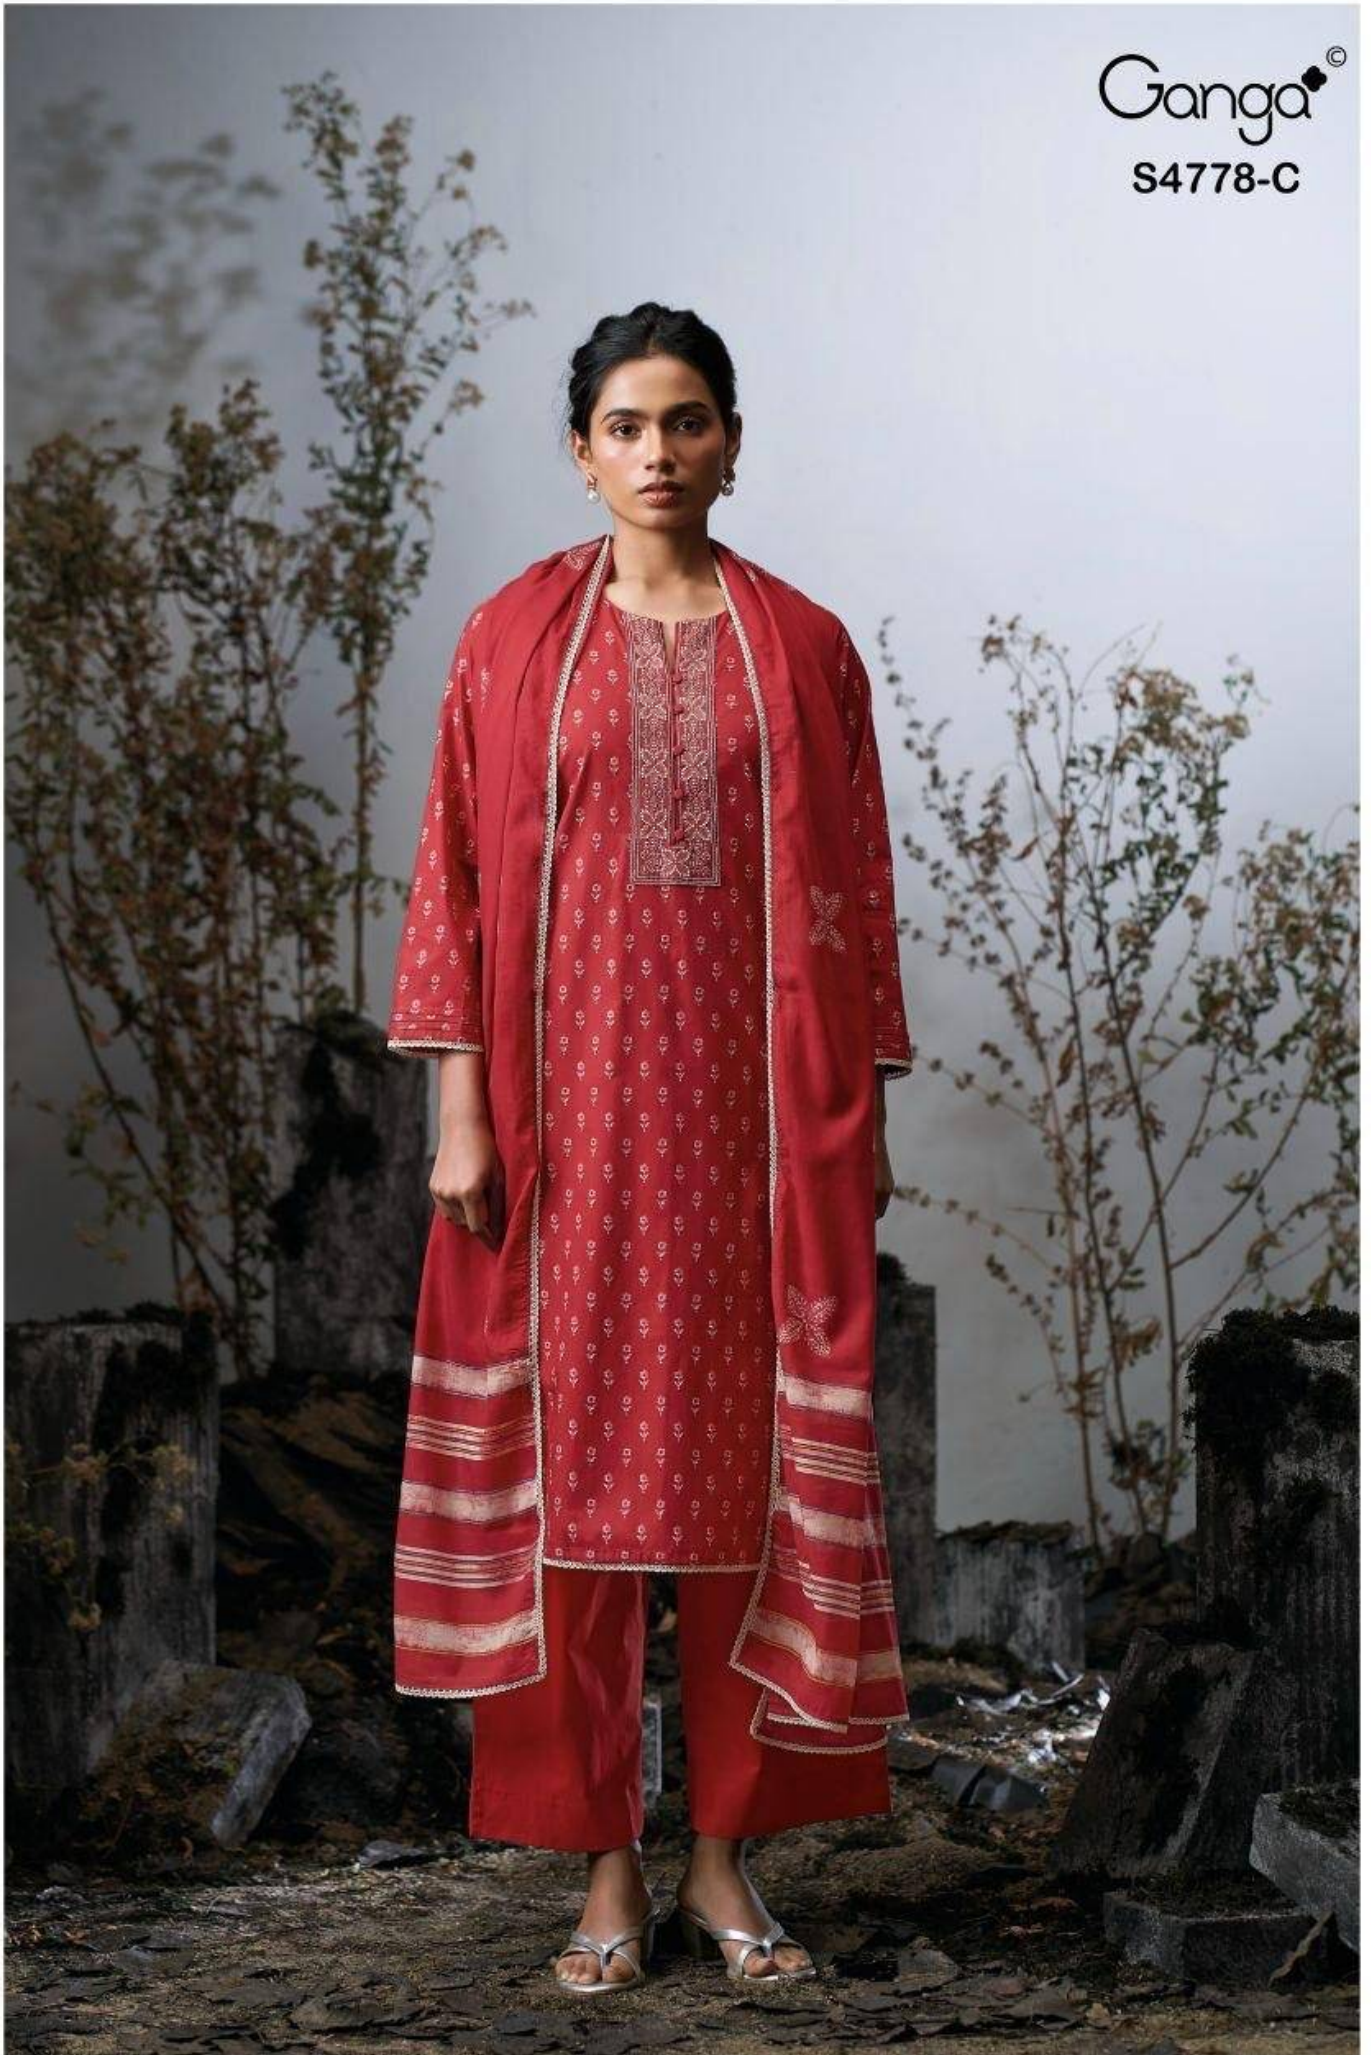

Ganga[®]
Niyana
S4778

Ganga[®]

S4778-A

Ganga[®]

S4778-B

Ganga[®]

S4778-C

S4778-A

S4778-B

S4778-C

S4778-D

Ganga[®]
Niyana
S4778- A/B/C/D

Ganga[®]
S4778-D

Ganga®

Ganga®
Niyana
S4778

Niyana
S4778

DESCRIPTION

~TOP~

PREMIUM COTTON PRINTED WITH EMBROIDERY ON NECK, BUTTON WORK, CROCHET LACE BORDER ON DAMAN & SLEEVES.

~BOTTOM~

PREMIUM COTTON SOLID COLOR

~DUPATTA~

PREMIUM COTTON MUL PRINTED WITH HAND EMBROIDERY, CROCHET LACE BORDER.