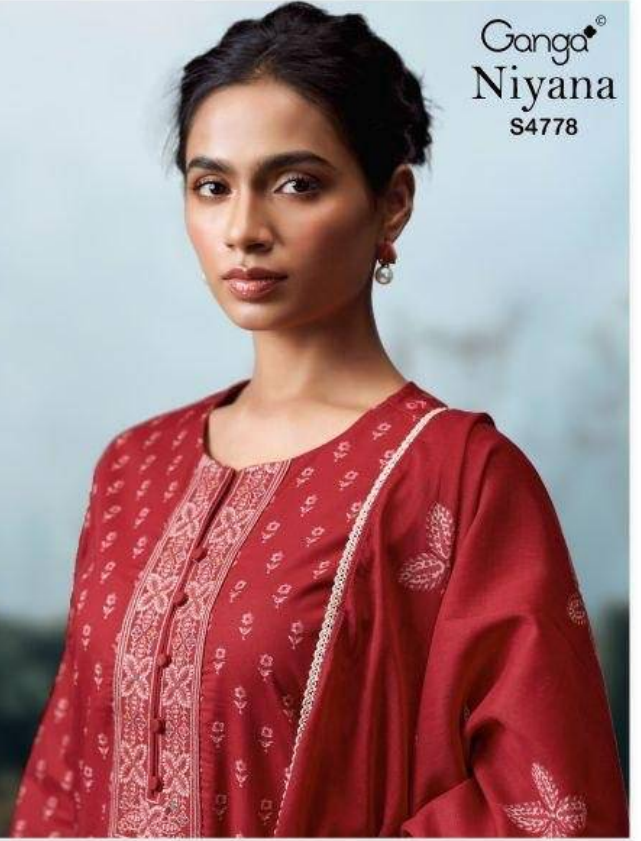

S4778-B

S4778-C

S4778-D

Ganga[®]
Niyana
S4778- A/B/C/D

Ganga[®]
S4778-D

Ganga®

Ganga®
Niyana
S4778

Niyana
S4778

DESCRIPTION

~TOP~

PREMIUM COTTON PRINTED WITH EMBROIDERY ON NECK, BUTTON WORK, CROCHET LACE BORDER ON DAMAN & SLEEVES.

~BOTTOM~

PREMIUM COTTON SOLID COLOR

~DUPATTA~

PREMIUM COTTON MUL PRINTED WITH HAND EMBROIDERY, CROCHET LACE BORDER.