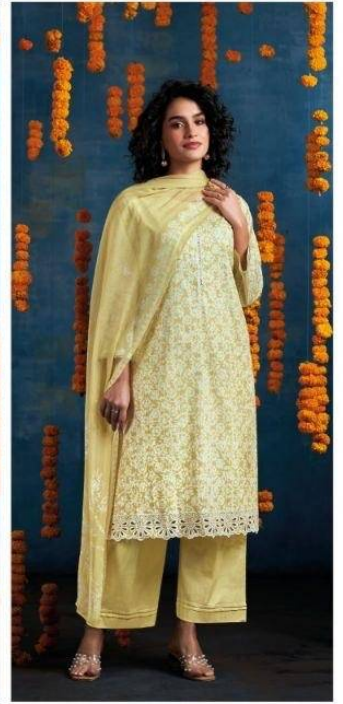

Ganga®  
Hespera  
S4809

Hespera  
S4809

—DESCRIPTION—

~TOP~

PREMIUM COTTON PRINTED WITH EMBROIDERY,  
CUT WORK, BUTTON WORK, SCHIFFLI EMBROIDERY  
ON NECK,

~BOTTOM~

PREMIUM COTTON SOLID COLOR

~DUPATTA~

PREMIUM PURE CHIFFON PRINTED.

**WHOLESALE PRICE**  
**1355/- EACH+GST(EXTRA)**

HSN CODE- 520851

MOQ : 64 PCS

TOTAL SUITS-04

S4809-A

S4809-B

S4809-C