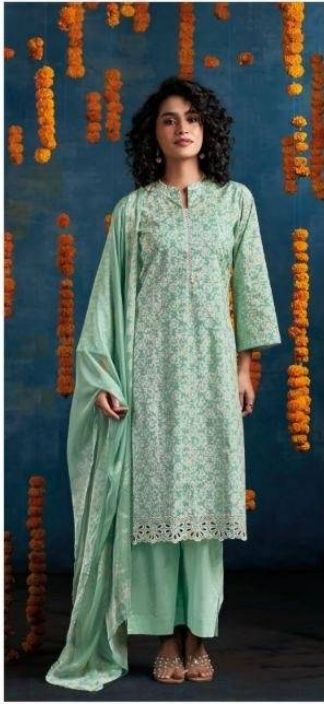

S4809-A

Ganga®
Hespera
S4809- A/B/C/D