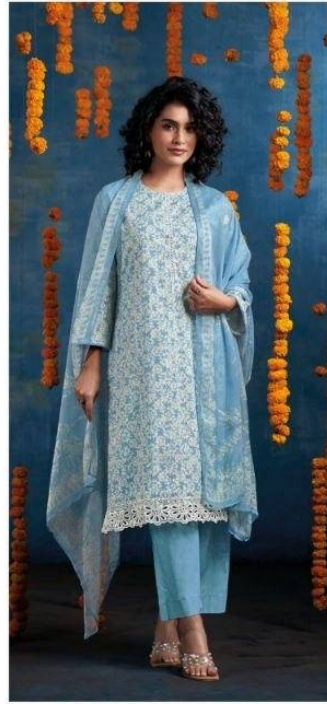

Ganga®  
Hespera  
S4809

Hespera  
S4809

—DESCRIPTION—

~TOP~

PREMIUM COTTON PRINTED WITH EMBROIDERY,  
CUT WORK, BUTTON WORK, SCHIFFLI EMBROIDERY  
ON NECK,

~BOTTOM~

PREMIUM COTTON SOLID COLOR

~DUPATTA~

PREMIUM PURE CHIFFON PRINTED.

**WHOLESALE PRICE**  
**1355/- EACH+GST(EXTRA)**

HSN CODE- 520851

MOQ : 64 PCS

TOTAL SUITS-04

S4809-A

S4809-B

S4809-C