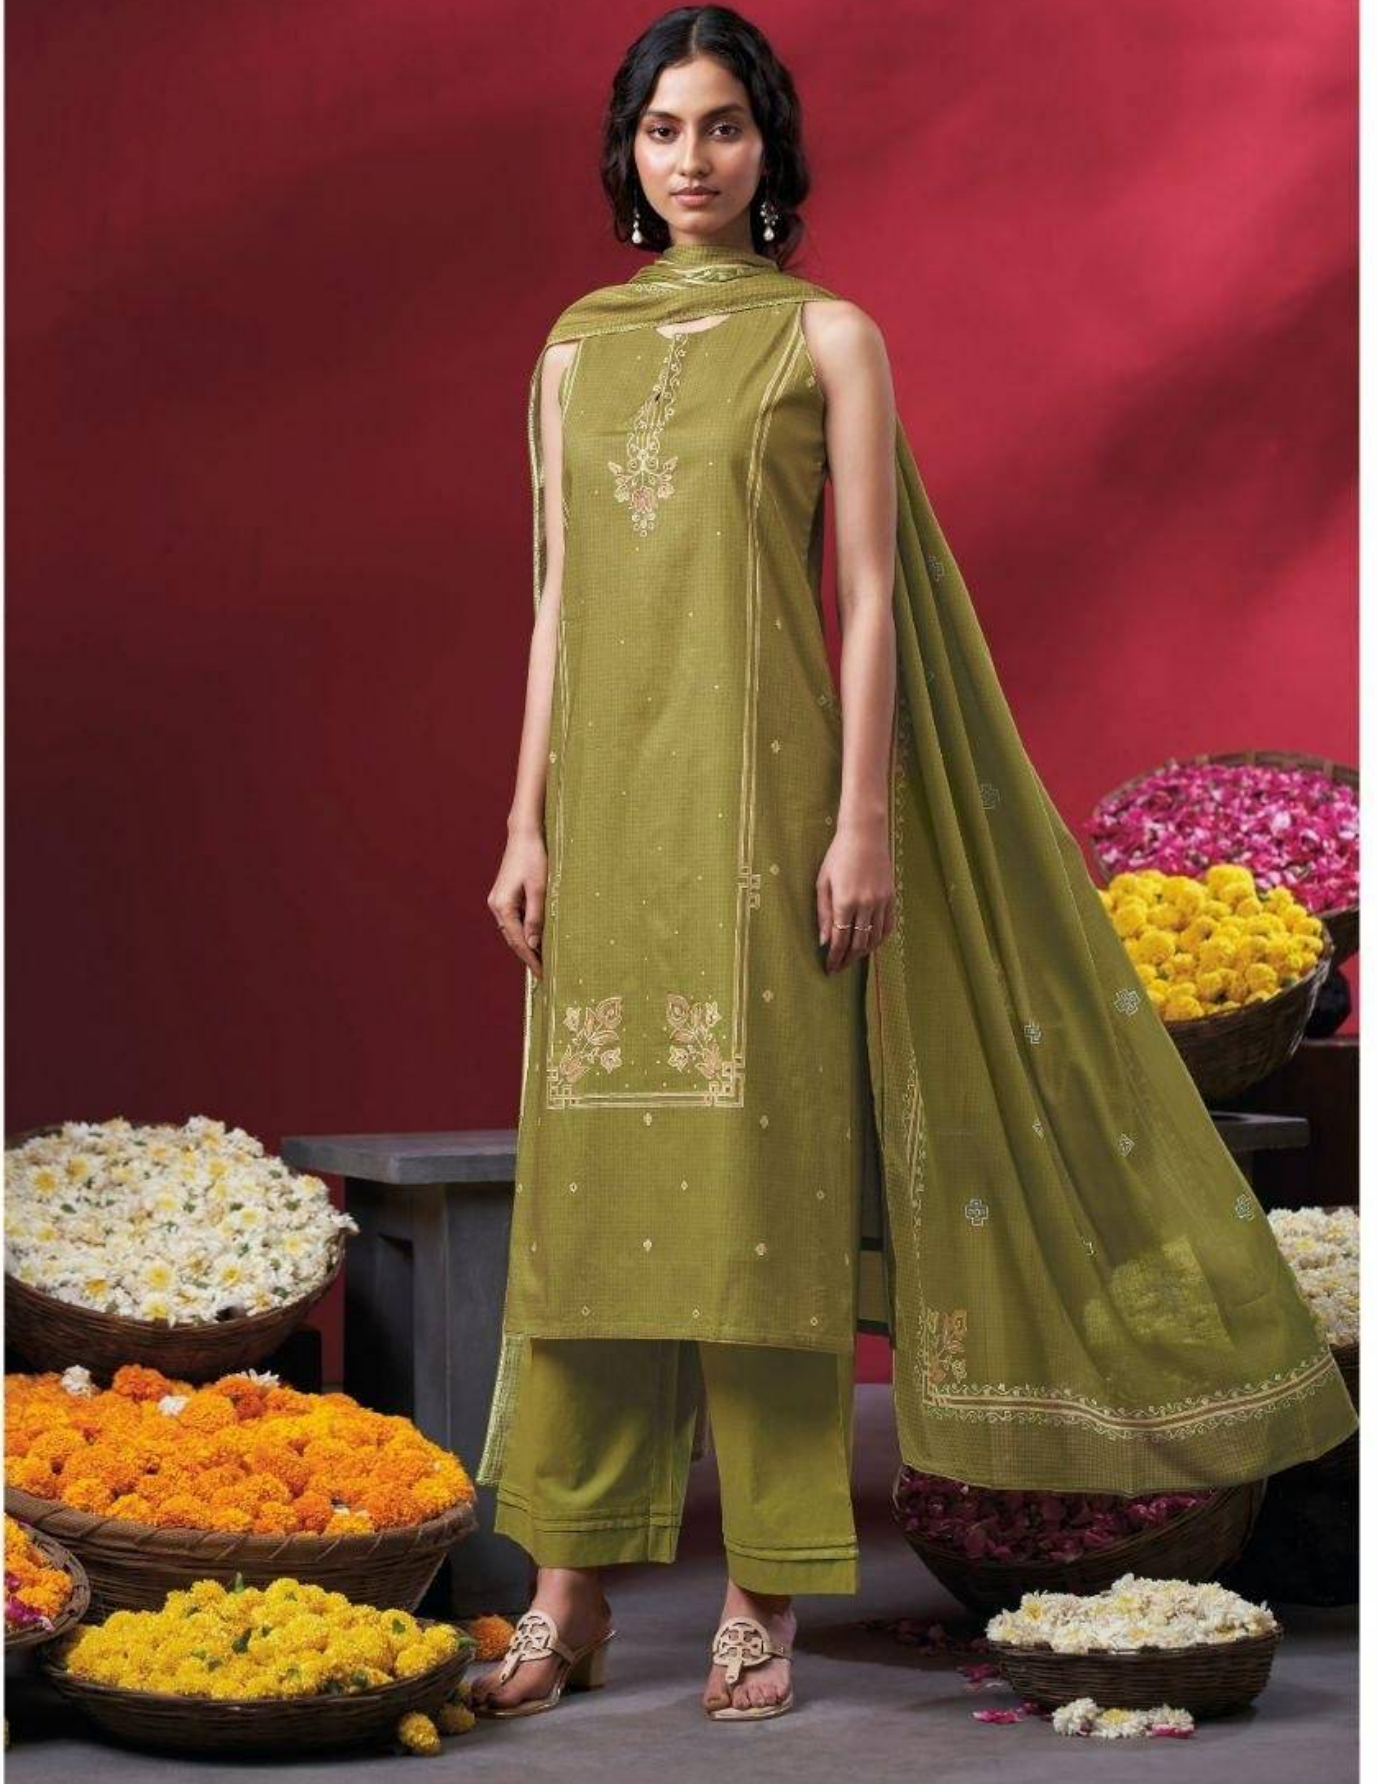

Ganga<sup>®</sup>  
Nireya  
S4803

Ganga<sup>®</sup>

S4803-A

Ganga<sup>®</sup>

S4803-B

Ganga<sup>®</sup>  
S4803-C

Ganga<sup>®</sup>  
S4803-D

S4803-A

~TOP~

PREMIUM COTTON PRINTED WITH HAND EMBROIDERY,  
HAND WORK, PRINTED LACE ON DAMAN.

~BOTTOM~

PREMIUM COTTON SOLID COLOR.

~DUPATTA~

PREMIUM COTTON MUL PRINTED WITH CROCHET  
LACE BORDER.

**WHOLESALE PRICE**  
**1590/- EACH+GST(EXTRA)**