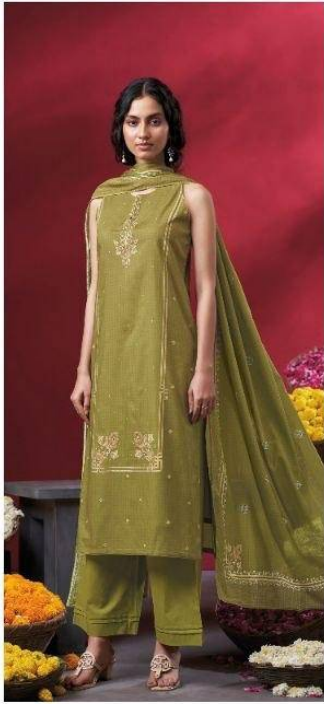

Ganga<sup>®</sup>  
Nireya  
S4803

Ganga<sup>®</sup>

S4803-A

Ganga<sup>®</sup>

S4803-B

Ganga<sup>®</sup>  
S4803-C

Ganga<sup>®</sup>  
S4803-D

S4803-A

~TOP~

PREMIUM COTTON PRINTED WITH HAND EMBROIDERY,  
HAND WORK, PRINTED LACE ON DAMAN.

~BOTTOM~

PREMIUM COTTON SOLID COLOR.

~DUPATTA~

PREMIUM COTTON MUL PRINTED WITH CROCHET  
LACE BORDER.

**WHOLESALE PRICE**  
**1590/- EACH+GST(EXTRA)**