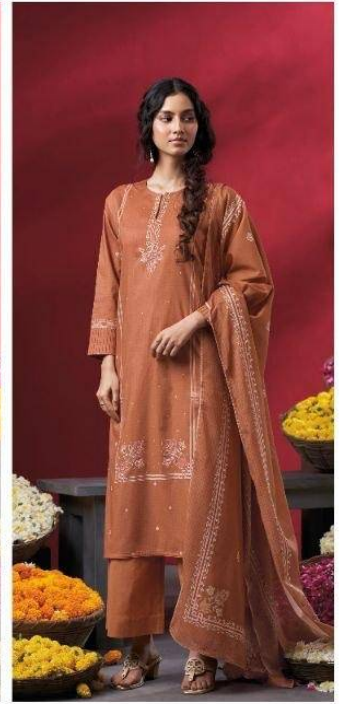

S4803-D

Ganga®
Nireya
S4803- A/B/C/D