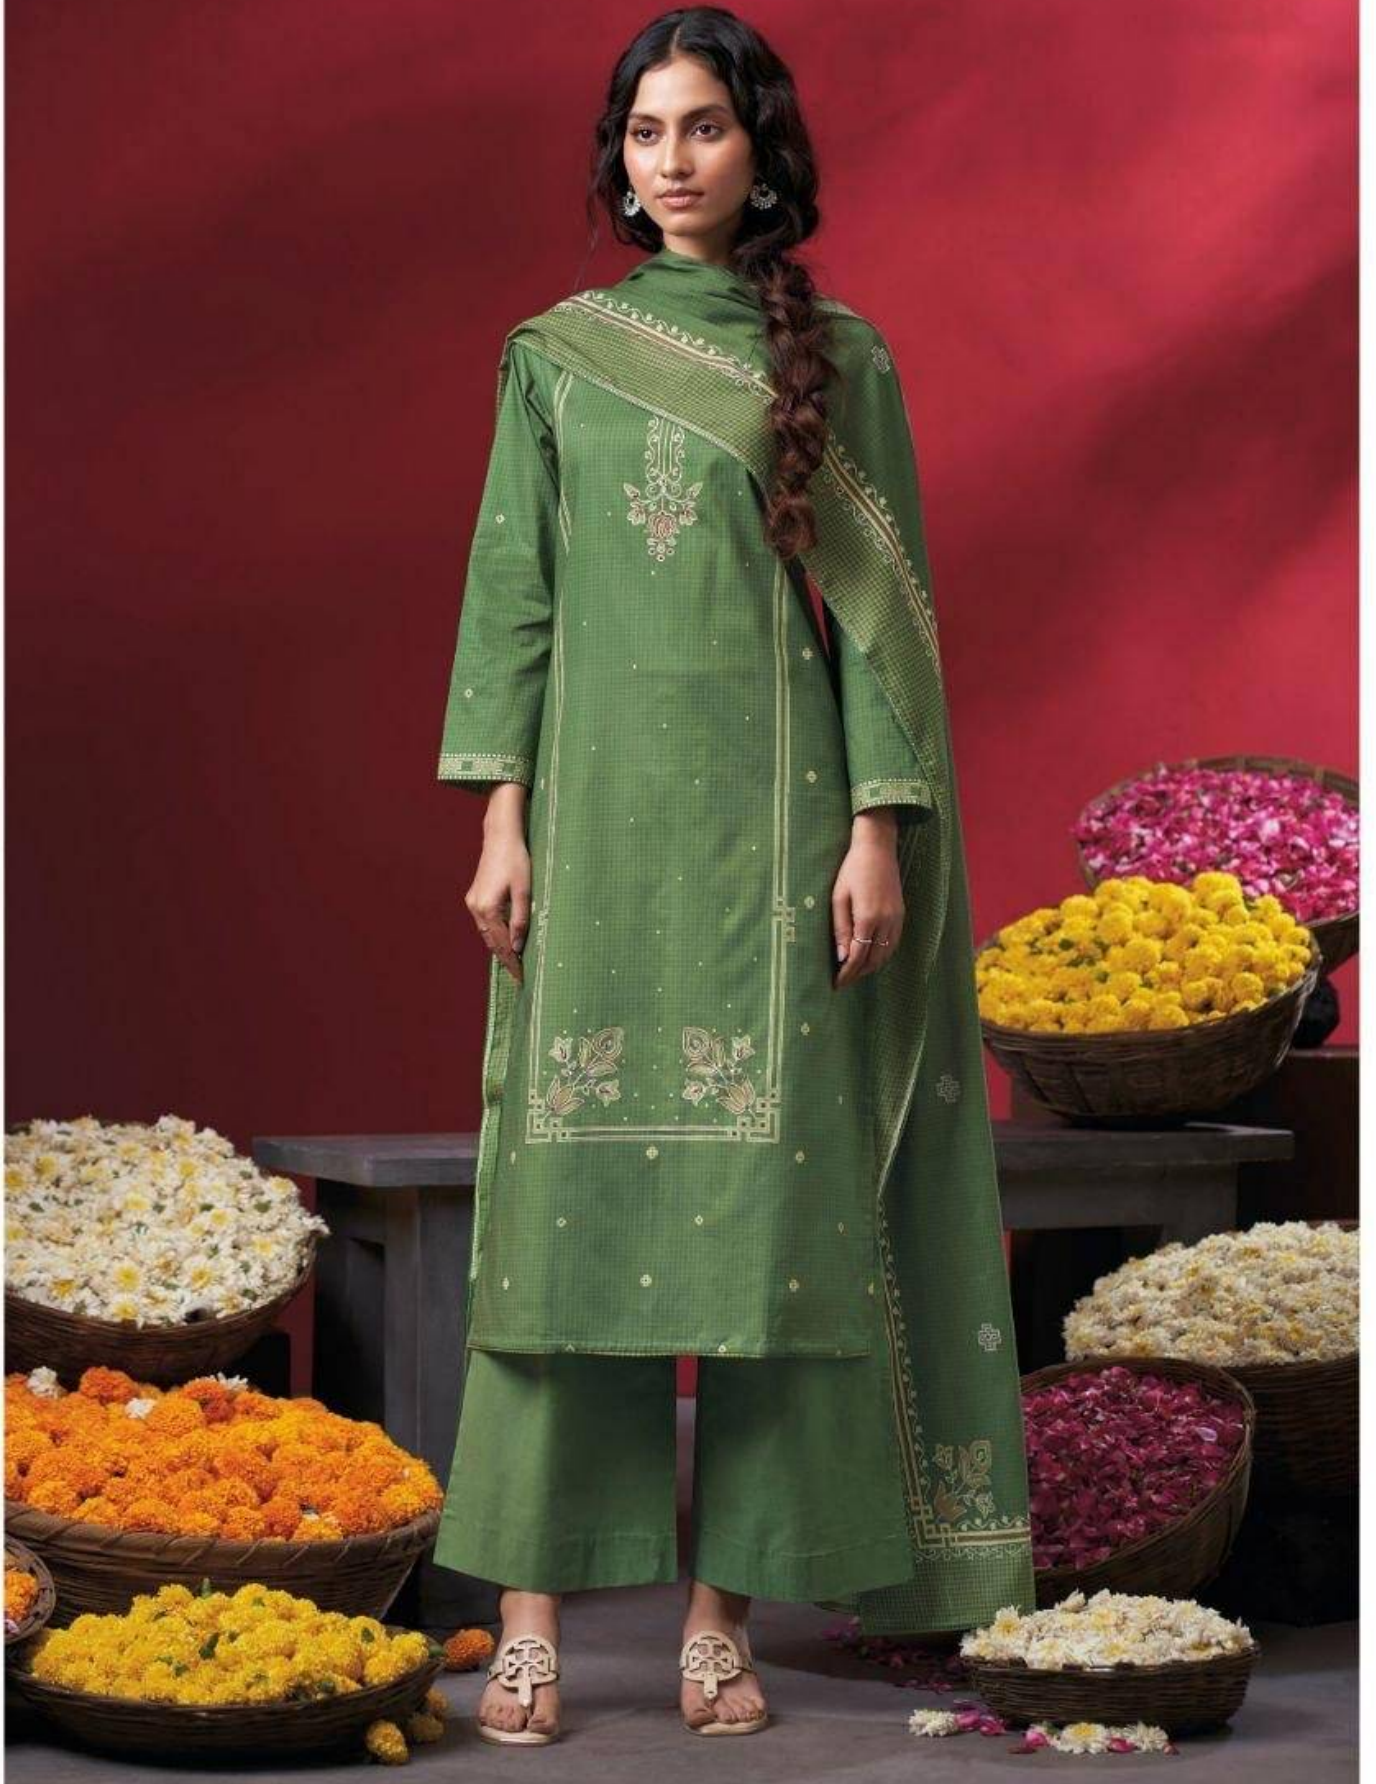

Ganga<sup>®</sup>  
Nireya  
S4803

Ganga<sup>®</sup>

S4803-A

Ganga<sup>®</sup>

S4803-B

Ganga<sup>®</sup>  
S4803-C

Ganga<sup>®</sup>  
S4803-D

S4803-A

~TOP~

PREMIUM COTTON PRINTED WITH HAND EMBROIDERY,  
HAND WORK, PRINTED LACE ON DAMAN.

~BOTTOM~

PREMIUM COTTON SOLID COLOR.

~DUPATTA~

PREMIUM COTTON MUL PRINTED WITH CROCHET  
LACE BORDER.

**WHOLESALE PRICE**  
**1590/- EACH+GST(EXTRA)**