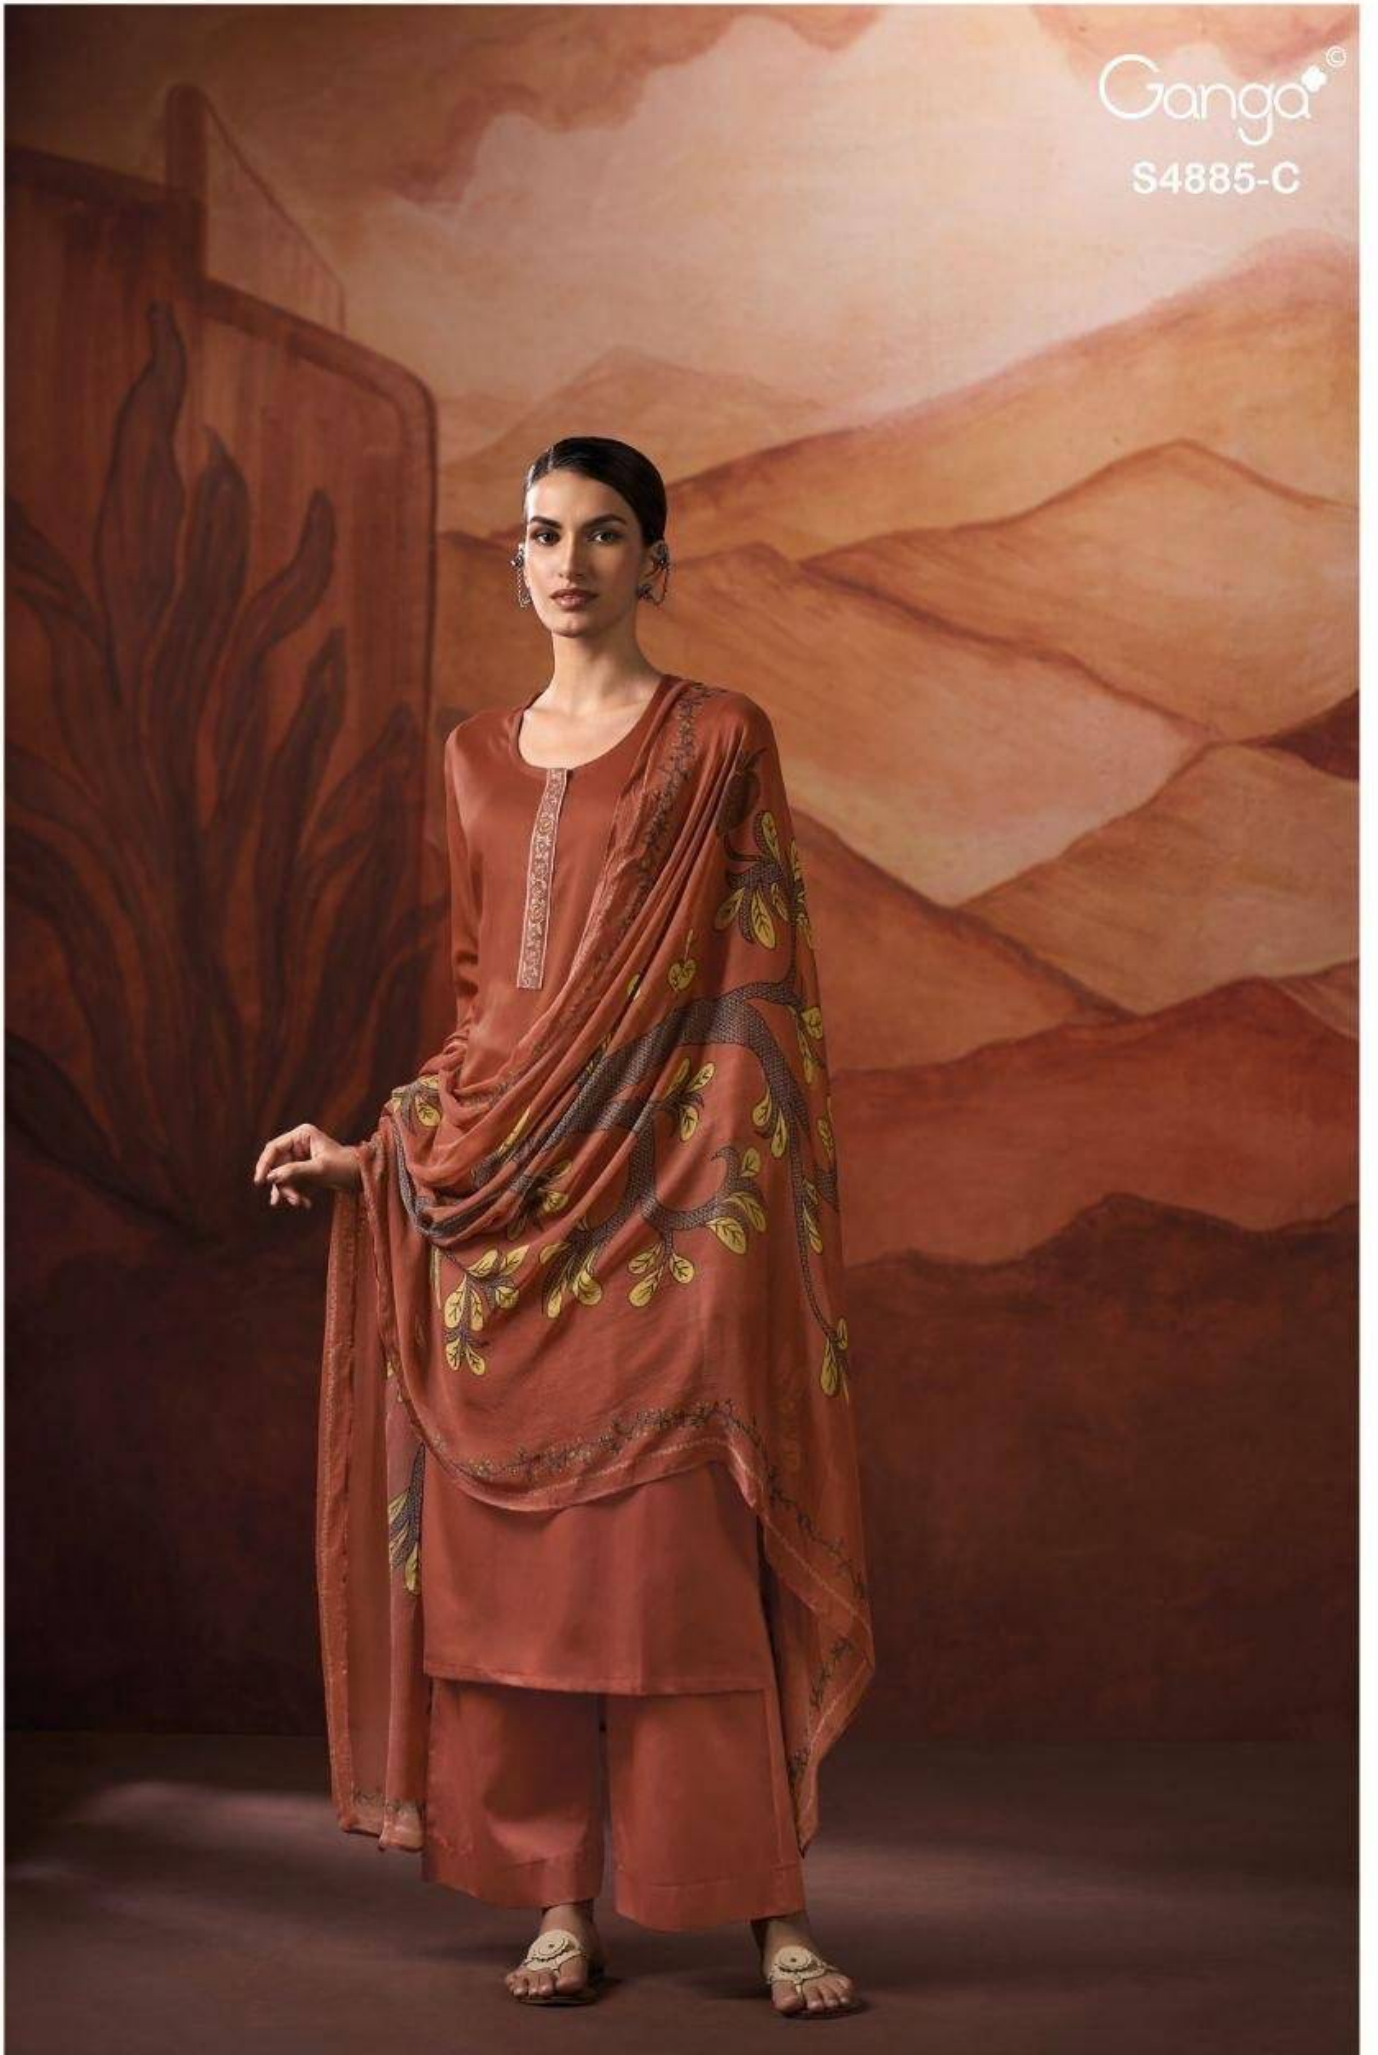

Ganga[®]
Lvessa
S4885

Ganga[®]

S4885-A

Ganga[®]
S4885-C

Ganga®

S4885-D

S4885-A

S4885-B

S4885-C

S4885-D

Ganga®
Lvessa
S4885- A/B/C/D

Ganga®

Ganga®
Lvessa
S4885

Lvessa
S4885

—DESCRIPTION—

~TOP~

PREMIUM PURE COTTON SATIN SOLID COLOR WITH
PRINTED NECK AND DAMAN.

~BOTTOM~

PREMIUM COTTON SATIN SOLID COLOR.

~DUPATTA~

PREMIUM PURE CHIFFON PRINTED.

WHOLESALE PRICE
1095/- EACH+GST(EXTRA)

HSN CODE- 520831

MOQ : 64 PCS