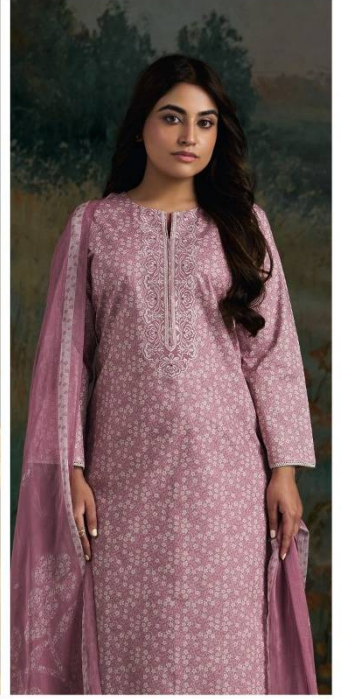

S4810-D

Ganga®
AADILA
S4810-A/B/C/D