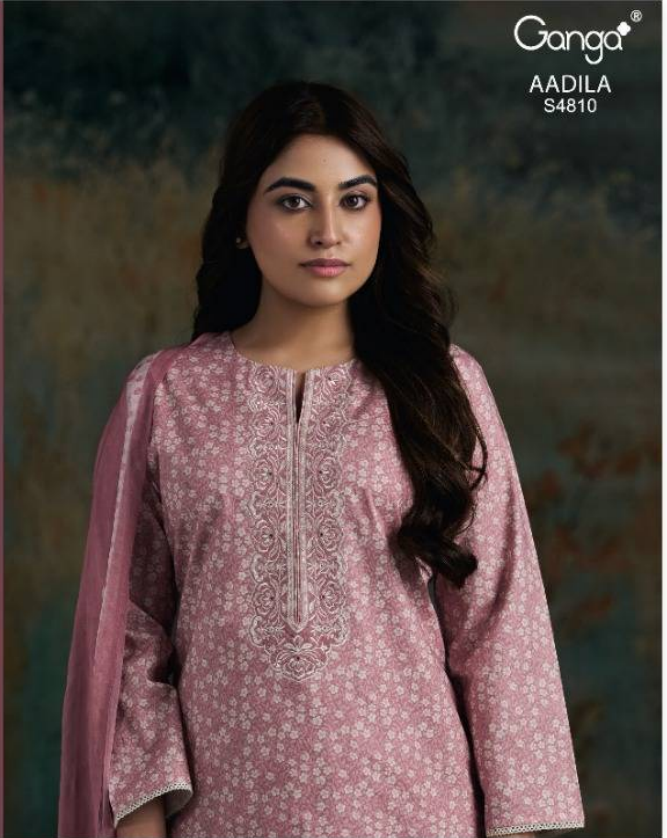

Ganga®

AADILA  
S4810

Ganga®

Ganga®  
AADILA  
S4810

AADILA  
S4810

DESCRIPTION

~TOP~

PREMIUM COTTON PRINTED WITH EMBROIDERY,  
CROCHET LACE ON DAMAN & SLEEVES.

~BOTTOM~

PREMIUM COTTON SOLID COLOR.

~DUPATTA~

PREMIUM PURE CHIFFON PRINTED.

WHOLESALE PRICE  
**1355/- EACH+GST(EXTRA)**

HSN CODE- 520851

MOQ : 64 PCS

TOTAL SUITS-04