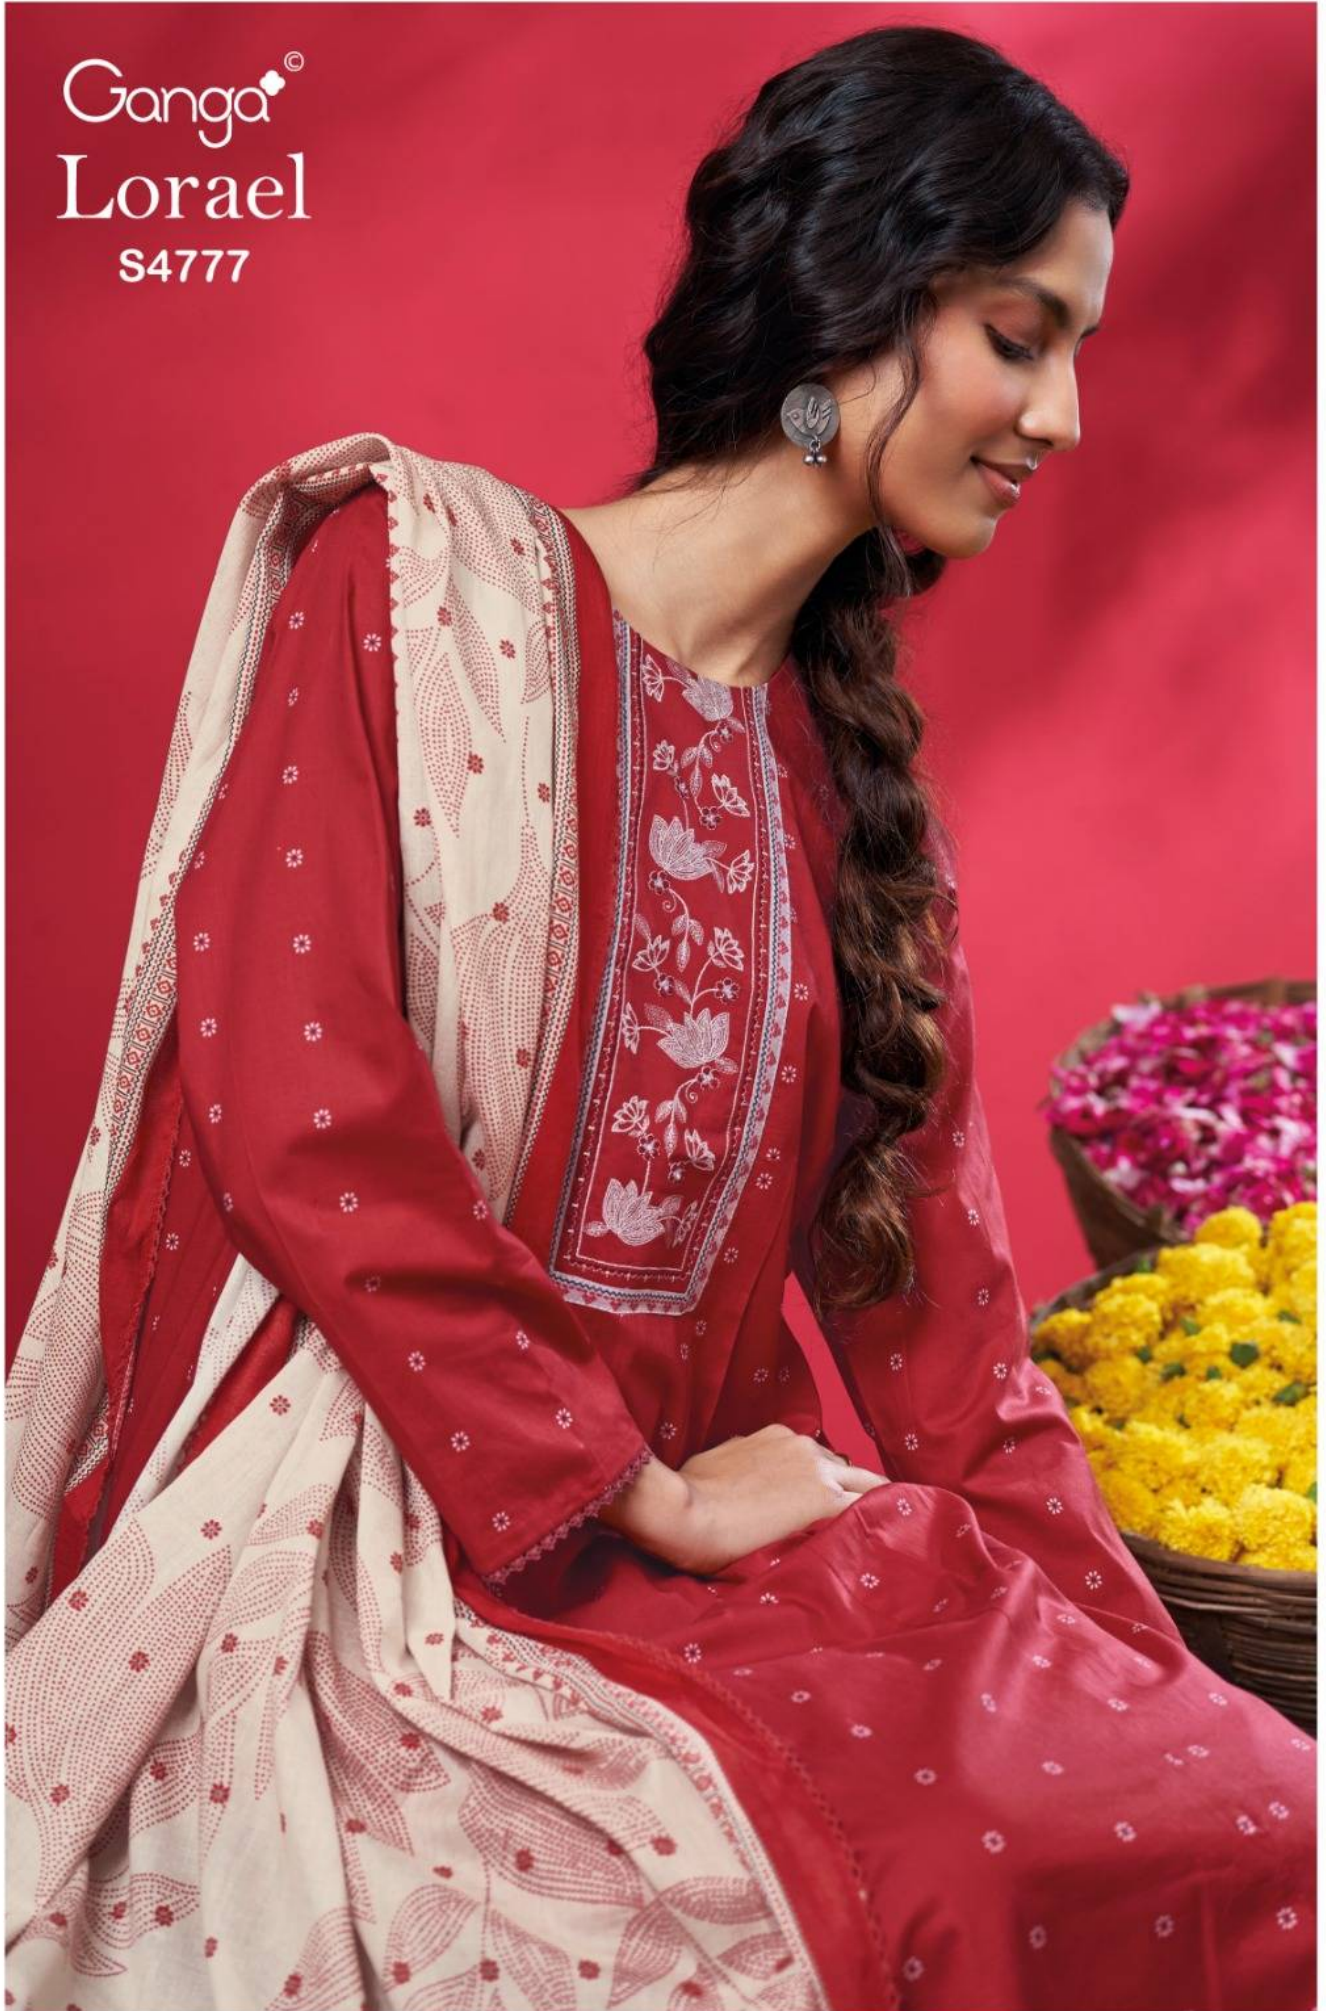

Ganga[®]
Lorael
S4777

Ganga[®]

S4777-B

Ganga[®]

S4777-A

Ganga[®]
S4777-C

Ganga[®]

S4777-D

S4777-A

S4777-B

S4777-C

S4777-D

Ganga®
Lorael
S4777- A/B/C/D

Ganga®

Ganga®
Lorael
S4777

Lorael
S4777

DESCRIPTION

~TOP~

PREMIUM COTTON PRINTED WITH EMBROIDERY NECK, HAND WORK, SOLID & PRINTED LACE ON NECK, DAMAN & SLEEVES WITH SCHIFFLI EMBROIDERY LACE.

~BOTTOM~

PREMIUM COTTON SOLID COLOR.

~DUPATTA~

PREMIUM COTTON MUL PRINTED WITH CROCHET LACE BORDER.