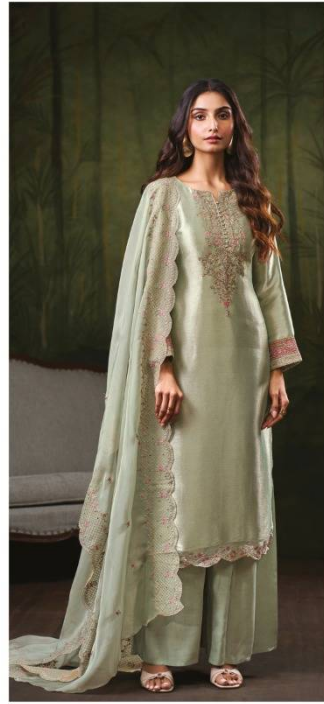

Ganga[®]
Sareen
S4354

Ganga[®]
S4354-A

Ganga®
S4354-B

Ganga®
S4354-C

Ganga®
S4354-D

S4354-A

S4354-B

S4354-C

S4354-D

Ganga®
Sareen
S4354- A/B/C/D

Ganga®

Ganga®
Sareen
S4354

Sareen
S4354

DESCRIPTION

~TOP~

PREMIUM PURE BEMBERG SILK JACQUARD
SOLID COLOR WITH EMBROIDERY, HAND WORK,
EMBROIDERY LACE ON DAMAN & SLEEVES.

~BOTTOM~

PREMIUM PURE VISCOSE SILK SOLID COLOR.

~DUPATTA~

PREMIUM PURE BEMBERG KORA SILK SOLID COLOR
WITH EMBROIDERY & DIAMOND WORK.

WHOLESALE PRICE
2765/- EACH+GST(EXTRA)

HSN CODE- 540834

MOQ : 64 PCS

TOTAL SUITS-04