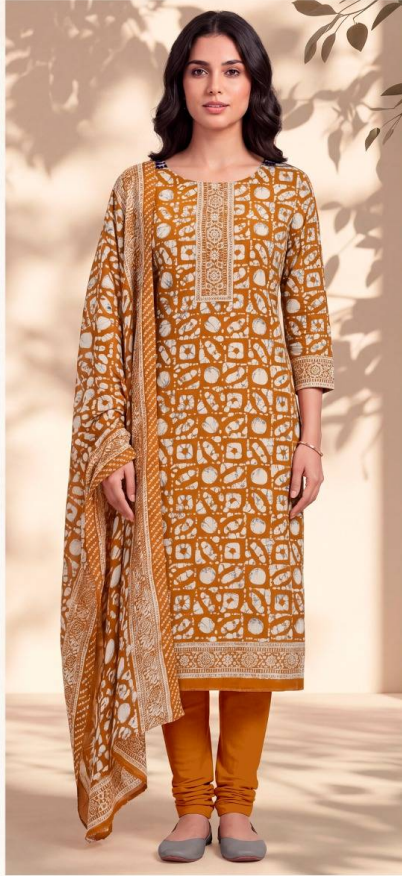

Gipson[®]

Jeep
WRANGLER
D.NO.3909

Jeep
WRANGLER

3909-D

TOP
PURE ROMAN SILK PRINT WITH
ETHNIC HAND WORK

BOTTOM
PURE REYON DYED

DUPATTA
PURE VISCOSE MUSLIN
DISCHARGE PRINT

Jeep
WRANGLER

3909-A

TOP
PURE ROMAN SILK PRINT WITH
ETHNIC HAND WORK

BOTTOM
PURE REYON DYED

DUPATTA
PURE VISCOSE MUSLIN
DISCHARGE PRINT

Jeep
WRANGLER

3909-B

TOP
PURE ROMAN SILK PRINT WITH
ETHNIC HAND WORK

BOTTOM
PURE REYON DYED

DUPATTA
PURE VISCOSE MUSLIN
DISCHARGE PRINT

Jeep
WRANGLER

3909-C

TOP
PURE ROMAN SILK PRINT WITH
ETHNIC HAND WORK

BOTTOM
PURE REYON DYED

DUPATTA
PURE VISCOSE MUSLIN
DISCHARGE PRINT

Gipson[®]

Jeep
WRANGLER

D.No :- 3909

TOP

**PURE ROMAN SILK PRINT WITH
ETHNIC HAND WORK**

BOTTOM

PURE REYON DYED

DUPATTA

**PURE VISCOSE MUSLIN
PRINT**