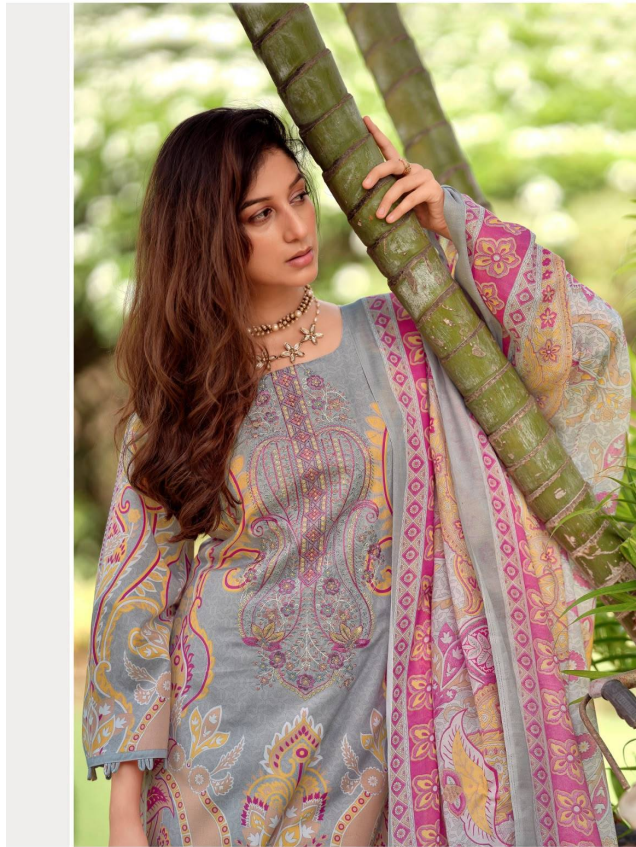

SHIELAF®
PREMIUM

GLAMOUR
SOPHISTICATION

Indulge in vibrant & rich designs with our astounding range of festive collection, which is a blend of youthful & understated elegance.

1002