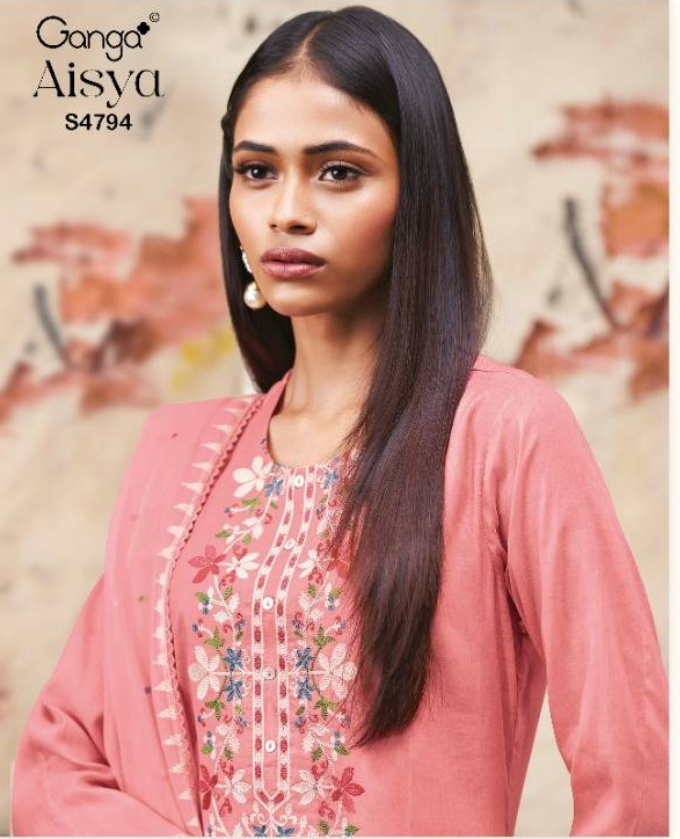

Aisya
S4794

DESCRIPTION

~TOP~

PREMIUM PURE BEMBERG MUL SOLID COLOR WITH EMBROIDERY, EMBROIDERY LACE ON DAMAN & SLEEVES.

~BOTTOM~

PREMIUM COTTON SOLID COLOR.

~DUPATTA~

PREMIUM PURE WOVEN MUL CHANDERI JACQUARD WITH SCHIFFLI EMBROIDERY LACE BORDER.