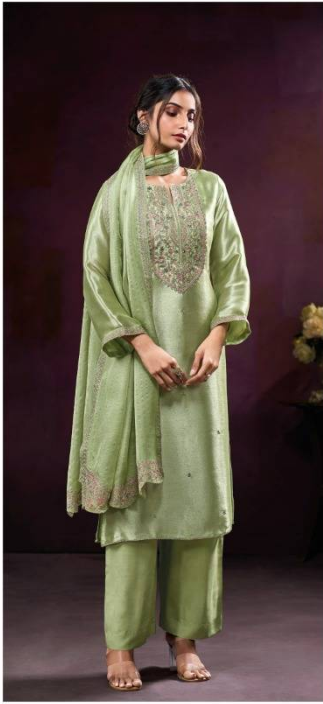

Ganga<sup>®</sup>  
Tveya  
S4356

Ganga®  
S4356-B

Ganga®  
S4356-A

Ganga®  
S4356-C

Ganga®  
S4356-D

S4356-A

S4356-B

S4356-C

S4356-D

Ganga®  
Tveya  
S4356- A/B/C/D

Ganga®

Ganga®  
Tveya  
S4356

Tveya  
S4356

DESCRIPTION

~TOP~

PREMIUM PURE BEMBERG SILK JACQUARD SOLID COLOR WITH EMBROIDERY, HAND WORK, EMBROIDERY LACE WITH JARI LACE ON DAMAN & SLEEVES.

~BOTTOM~

PREMIUM PURE VISCOSE SILK SOLID COLOR.

~DUPATTA~

PREMIUM PURE ORGANZA SILK JACQUARD SOLID COLOR WITH EMBROIDERY LACE BORDER.

**WHOLESALE PRICE**  
**2765/- EACH+GST(EXTRA)**

HSN CODE- 540834

MOQ : 64 PCS