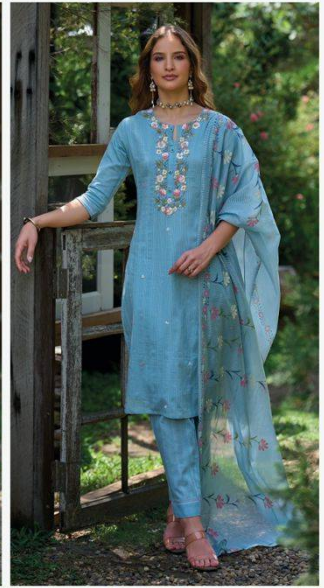

46004

KAILEE
fash
INDIAN CLASSIC WEAR

Summer garden