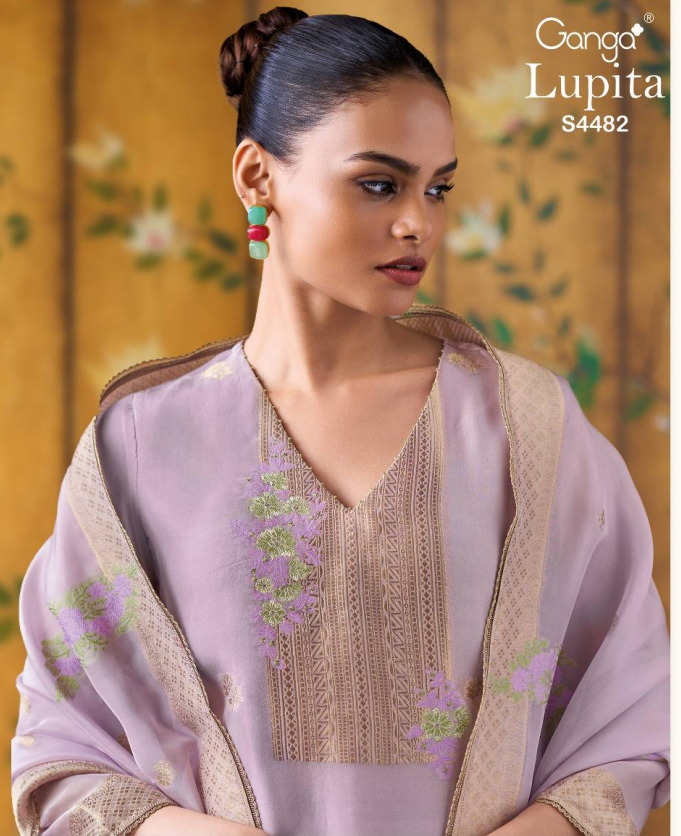

Ganga®
S4482-A

Ganga®
S4482-A

Ganga®
S4482-B

Ganga®

Ganga®
Lupita
S4482

Lupita
S4482

DESCRIPTION

~TOP~

PREMIUM PURE BEMBERG SILK ORGANZA JACUARD
SOLID COLOR WITH HAND WORK, HAND EMBROIDERY,
JARI LACE BORDER ON DAMAN & SLEEVES.

~BOTTOM~

PREMIUM SILK SATIN SOLID COLOR.

~DUPATTA~

PREMIUM PURE BEMBERG SILK ORGANZA JACQUARD
SOLID COLOR WITH JARI LACE BORDER.